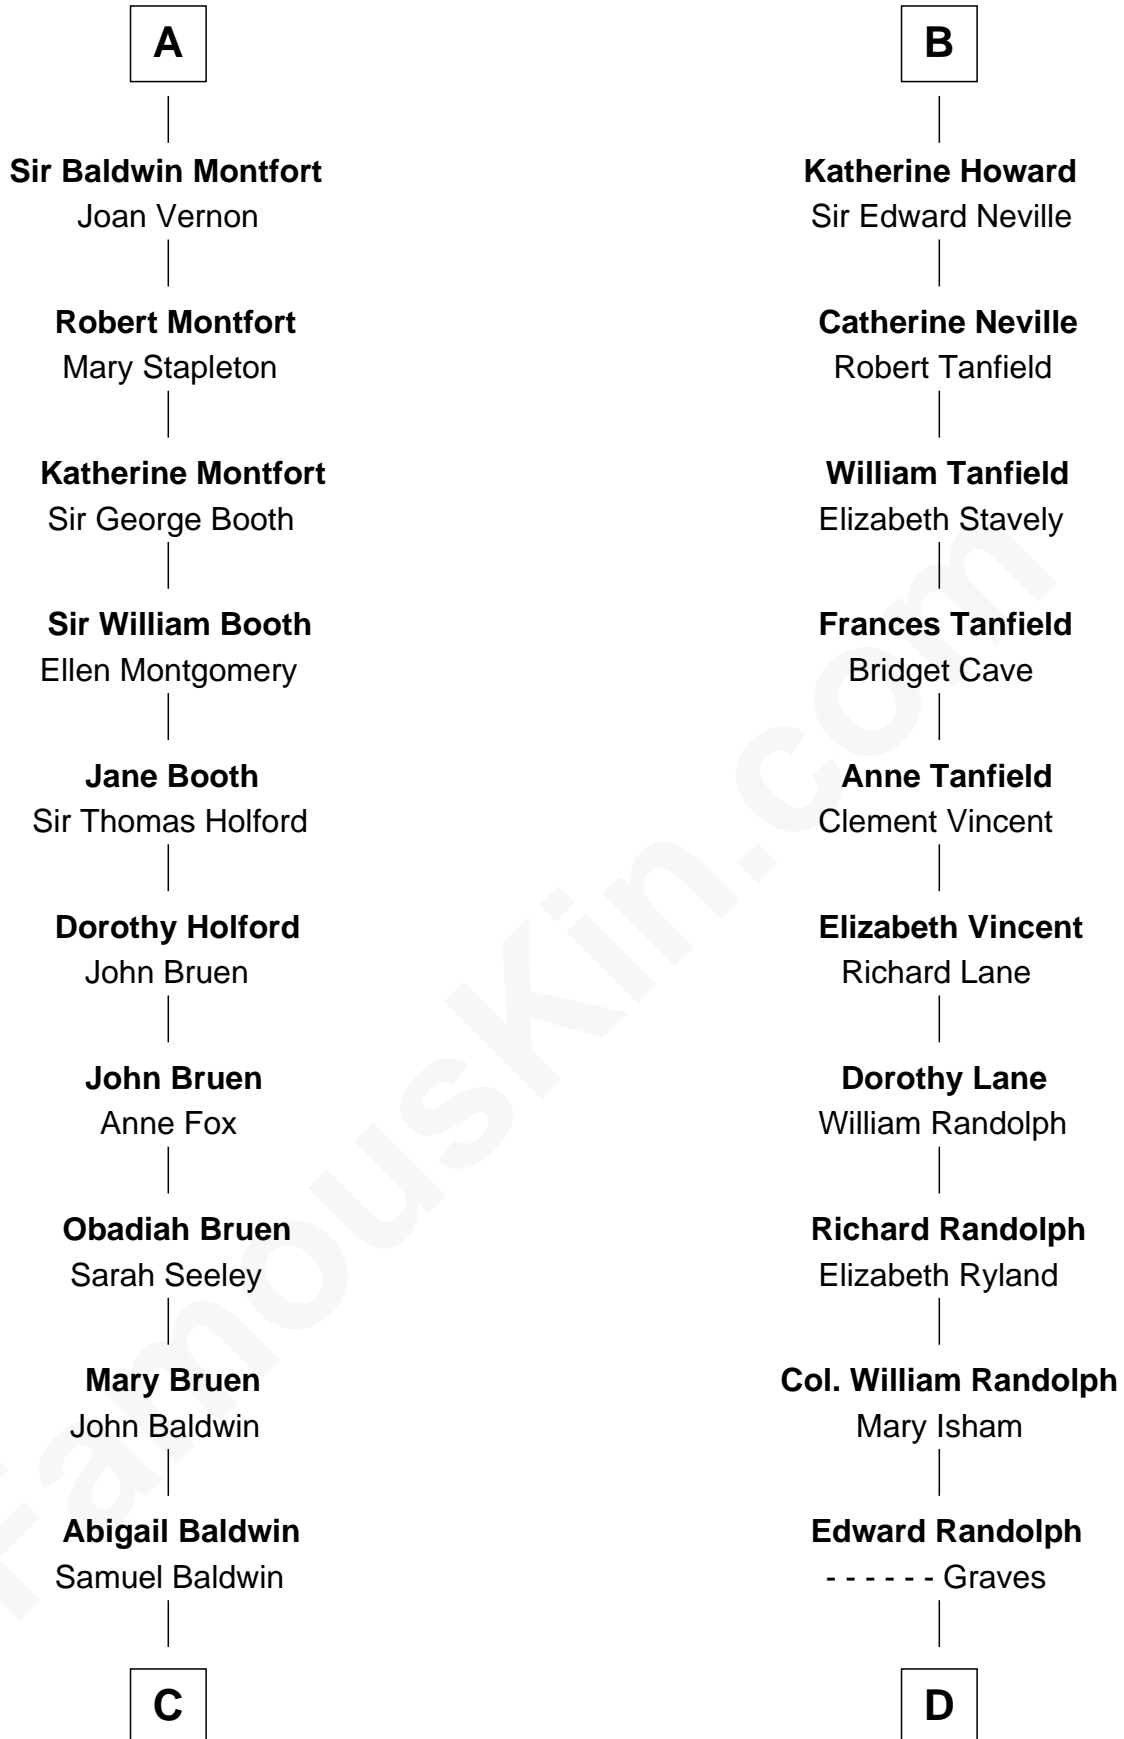

# FamousKin.com Relationship Chart of

**Abraham Baldwin**

*Signer of the U.S. Constitution*

19th cousin 2 times removed of

**William Fishback**

*17th Governor of Arkansas*

**Sir Humphrey de Bohun**

Maud of Eu

**C**

**Timothy Baldwin**  
Bathsheba Stone

**Michael Baldwin**  
Lucy Dudley

**Abraham Baldwin**  
*Signer of the U.S. Constitution*

**D**

**Elizabeth Randolph**  
William Yates

**William Yates**  
Anne Isham Poythress

**Benjamin Poythress Yates**  
Elizabeth Frances Stith

**Sophia Ann Yates**  
Frederick Fishback

**William Fishback**  
*17th Governor of Arkansas*