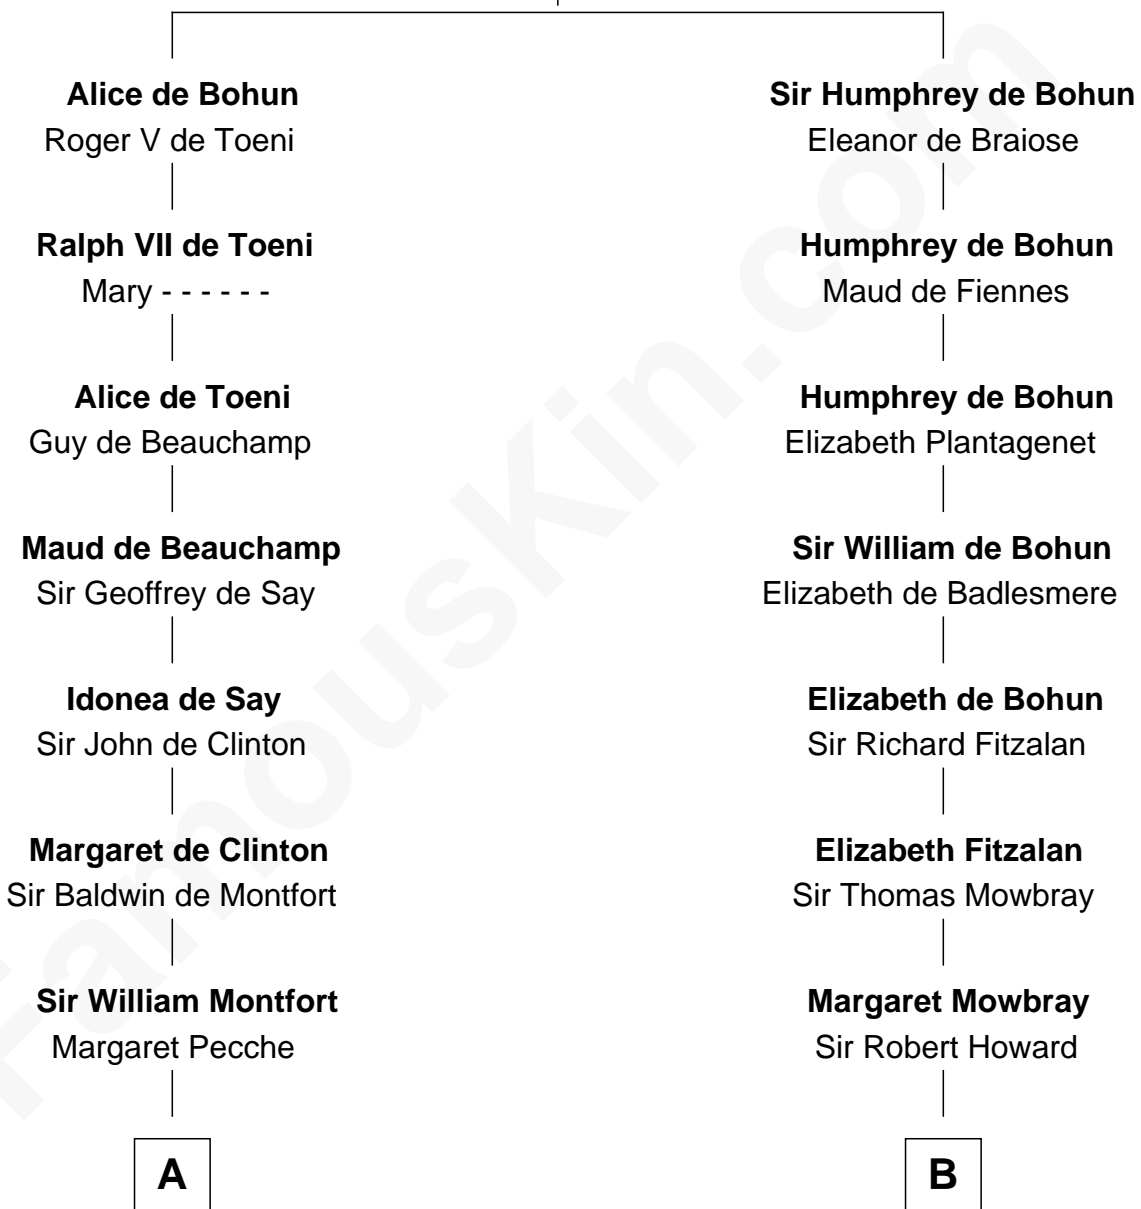

# FamousKin.com Relationship Chart of

**Abraham Baldwin**

*Signer of the U.S. Constitution*

19th cousin 2 times removed of

**William Fishback**

*17th Governor of Arkansas*

**Sir Humphrey de Bohun**

Maud of Eu

**C**

**Timothy Baldwin**  
Bathsheba Stone

**Michael Baldwin**  
Lucy Dudley

**Abraham Baldwin**  
*Signer of the U.S. Constitution*

**D**

**Elizabeth Randolph**  
William Yates

**William Yates**  
Anne Isham Poythress

**Benjamin Poythress Yates**  
Elizabeth Frances Stith

**Sophia Ann Yates**  
Frederick Fishback

**William Fishback**  
*17th Governor of Arkansas*