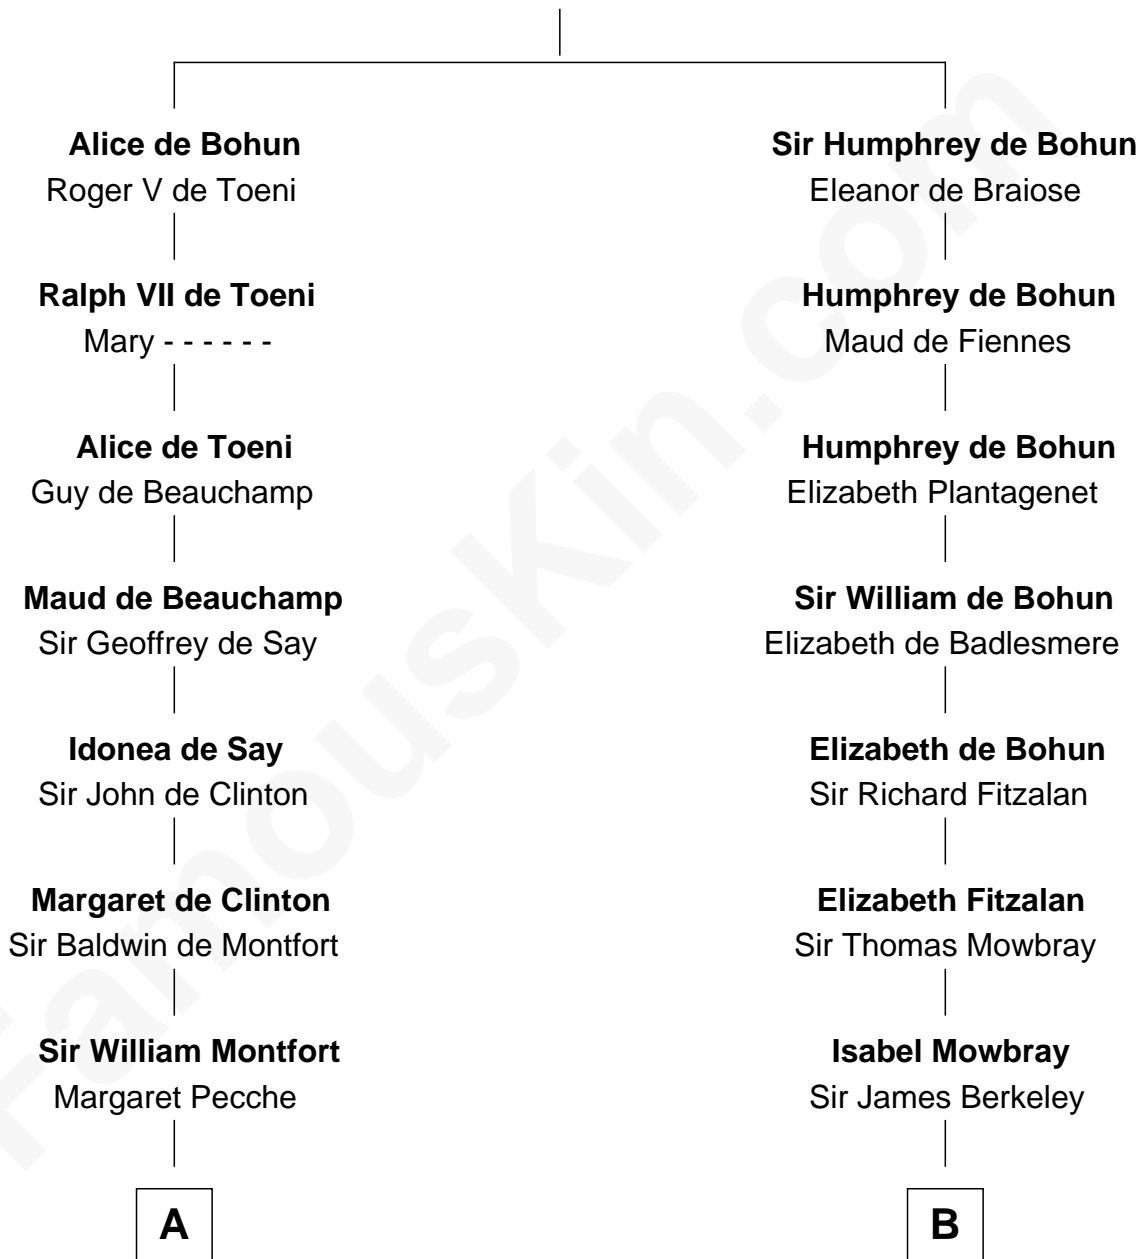

FamousKin.com Relationship Chart of

Abraham Baldwin

Signer of the U.S. Constitution

18th cousin 1 time removed of

Samuel Prescott

Completed Paul Revere's Midnight Ride

Sir Humphrey de Bohun

Maud of Eu

C

Timothy Baldwin
Bathsheba Stone

Michael Baldwin
Lucy Dudley

Abraham Baldwin
Signer of the U.S. Constitution

D

Dr. Abel Prescott
Abigail Brigham

Samuel Prescott
Completed Paul Revere's Ride

FamousKin.com