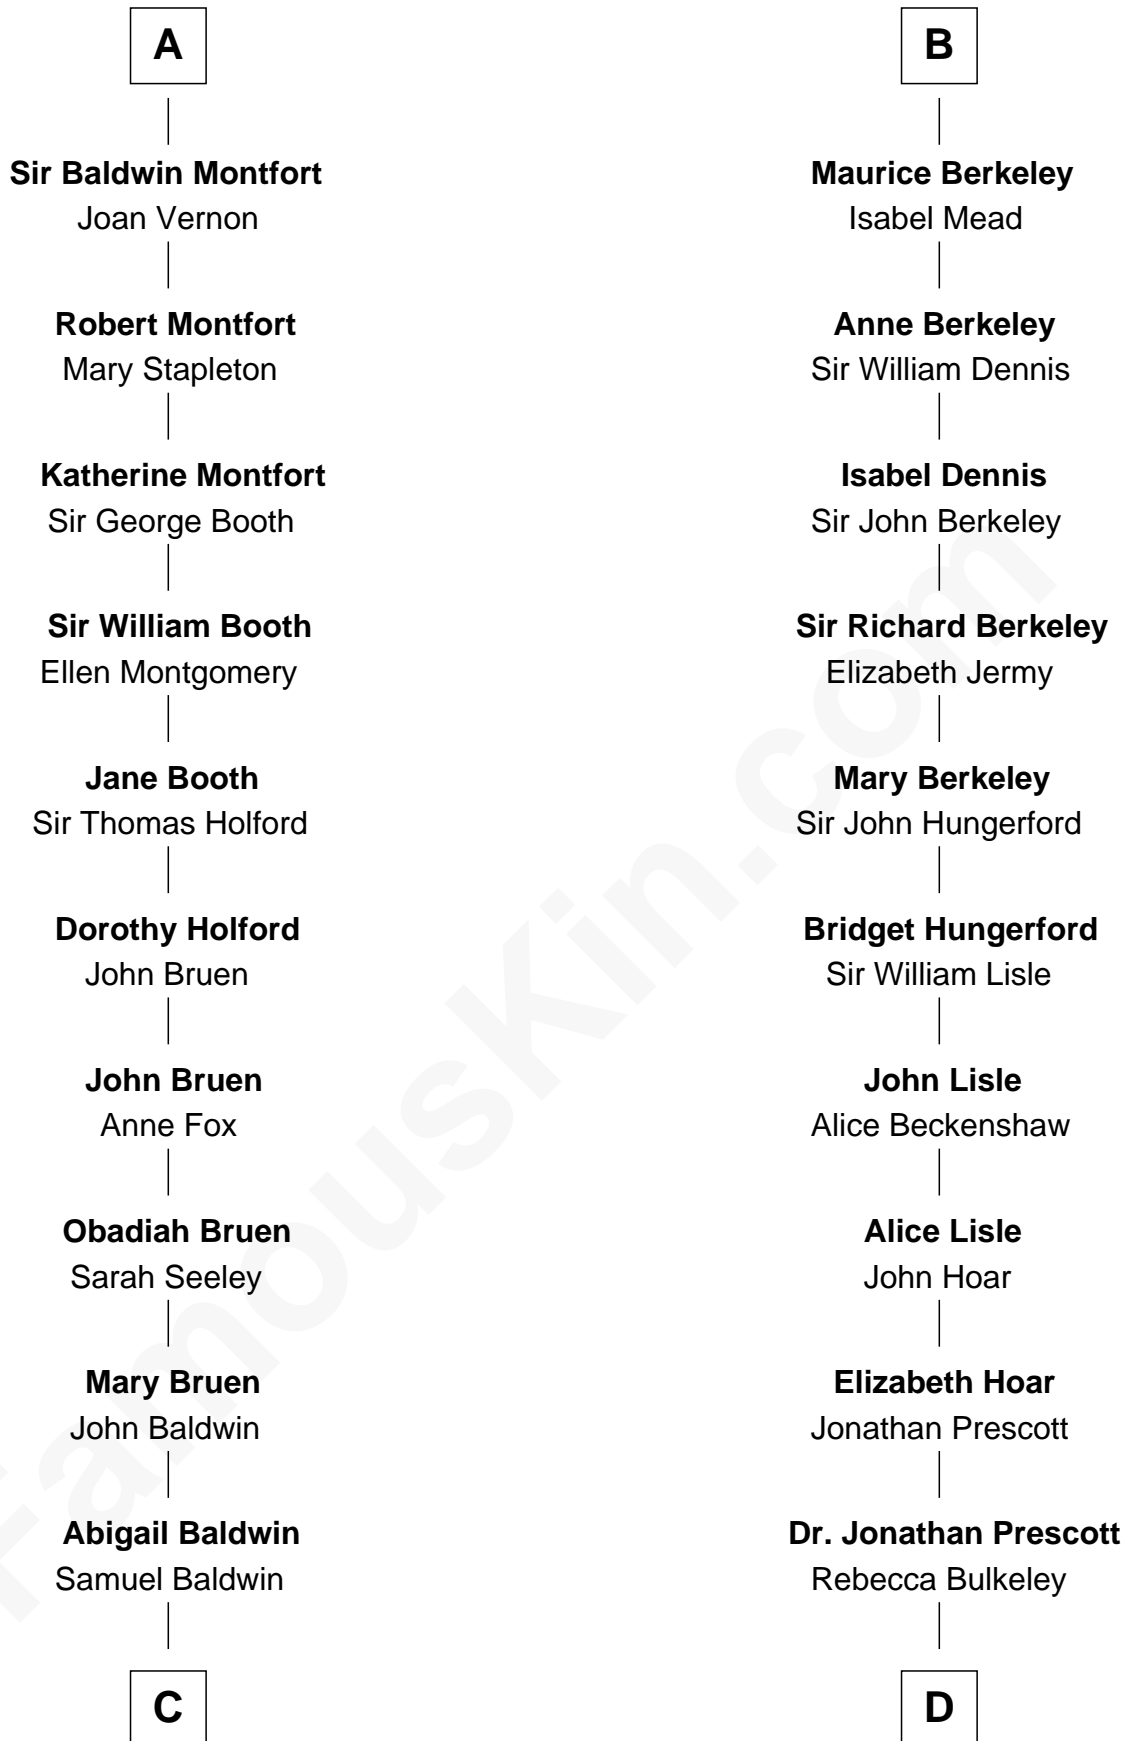

FamousKin.com Relationship Chart of

Abraham Baldwin

Signer of the U.S. Constitution

18th cousin 1 time removed of

Samuel Prescott

Completed Paul Revere's Midnight Ride

Sir Humphrey de Bohun

Maud of Eu

C

Timothy Baldwin
Bathsheba Stone

Michael Baldwin
Lucy Dudley

Abraham Baldwin
Signer of the U.S. Constitution

D

Dr. Abel Prescott
Abigail Brigham

Samuel Prescott
Completed Paul Revere's Ride

FamousKin.com