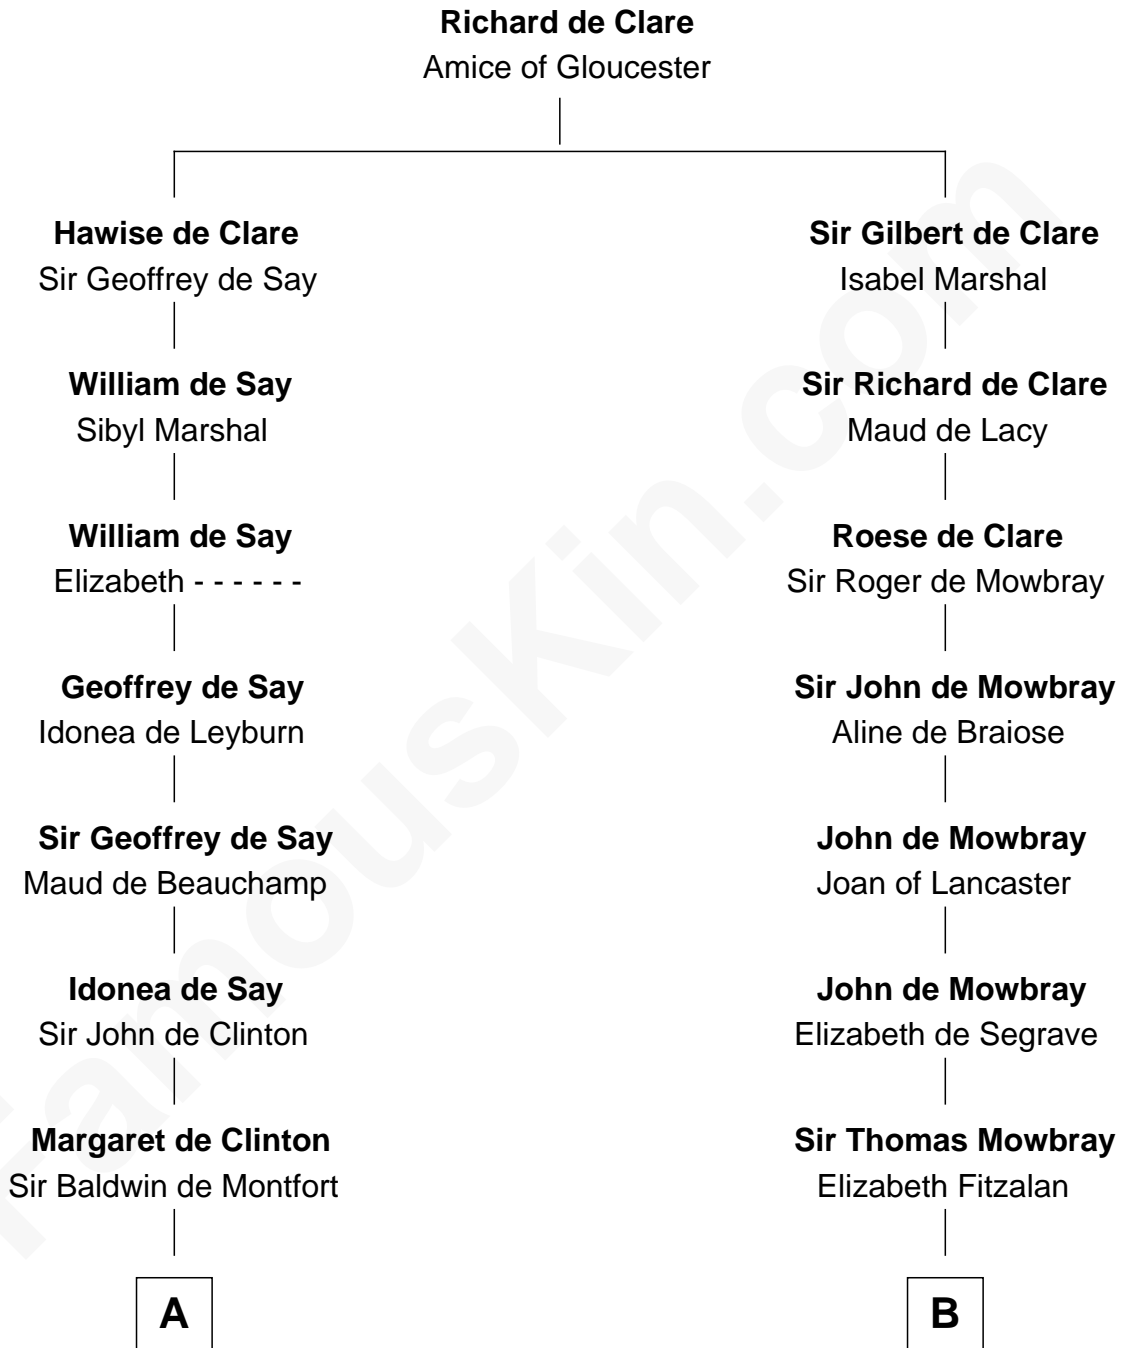

# FamousKin.com Relationship Chart of

**Abraham Baldwin**

*Signer of the U.S. Constitution*

19th cousin 1 time removed of

**Samuel Prescott**

*Completed Paul Revere's Midnight Ride*

**C**

**Abigail Baldwin**  
Samuel Baldwin

**Timothy Baldwin**  
Bathsheba Stone

**Michael Baldwin**  
Lucy Dudley

**Abraham Baldwin**  
*Signer of the U.S. Constitution*

**D**

**Dr. Jonathan Prescott**  
Rebecca Bulkeley

**Dr. Abel Prescott**  
Abigail Brigham

**Samuel Prescott**  
*Completed Paul Revere's Ride*

FamousKin.com