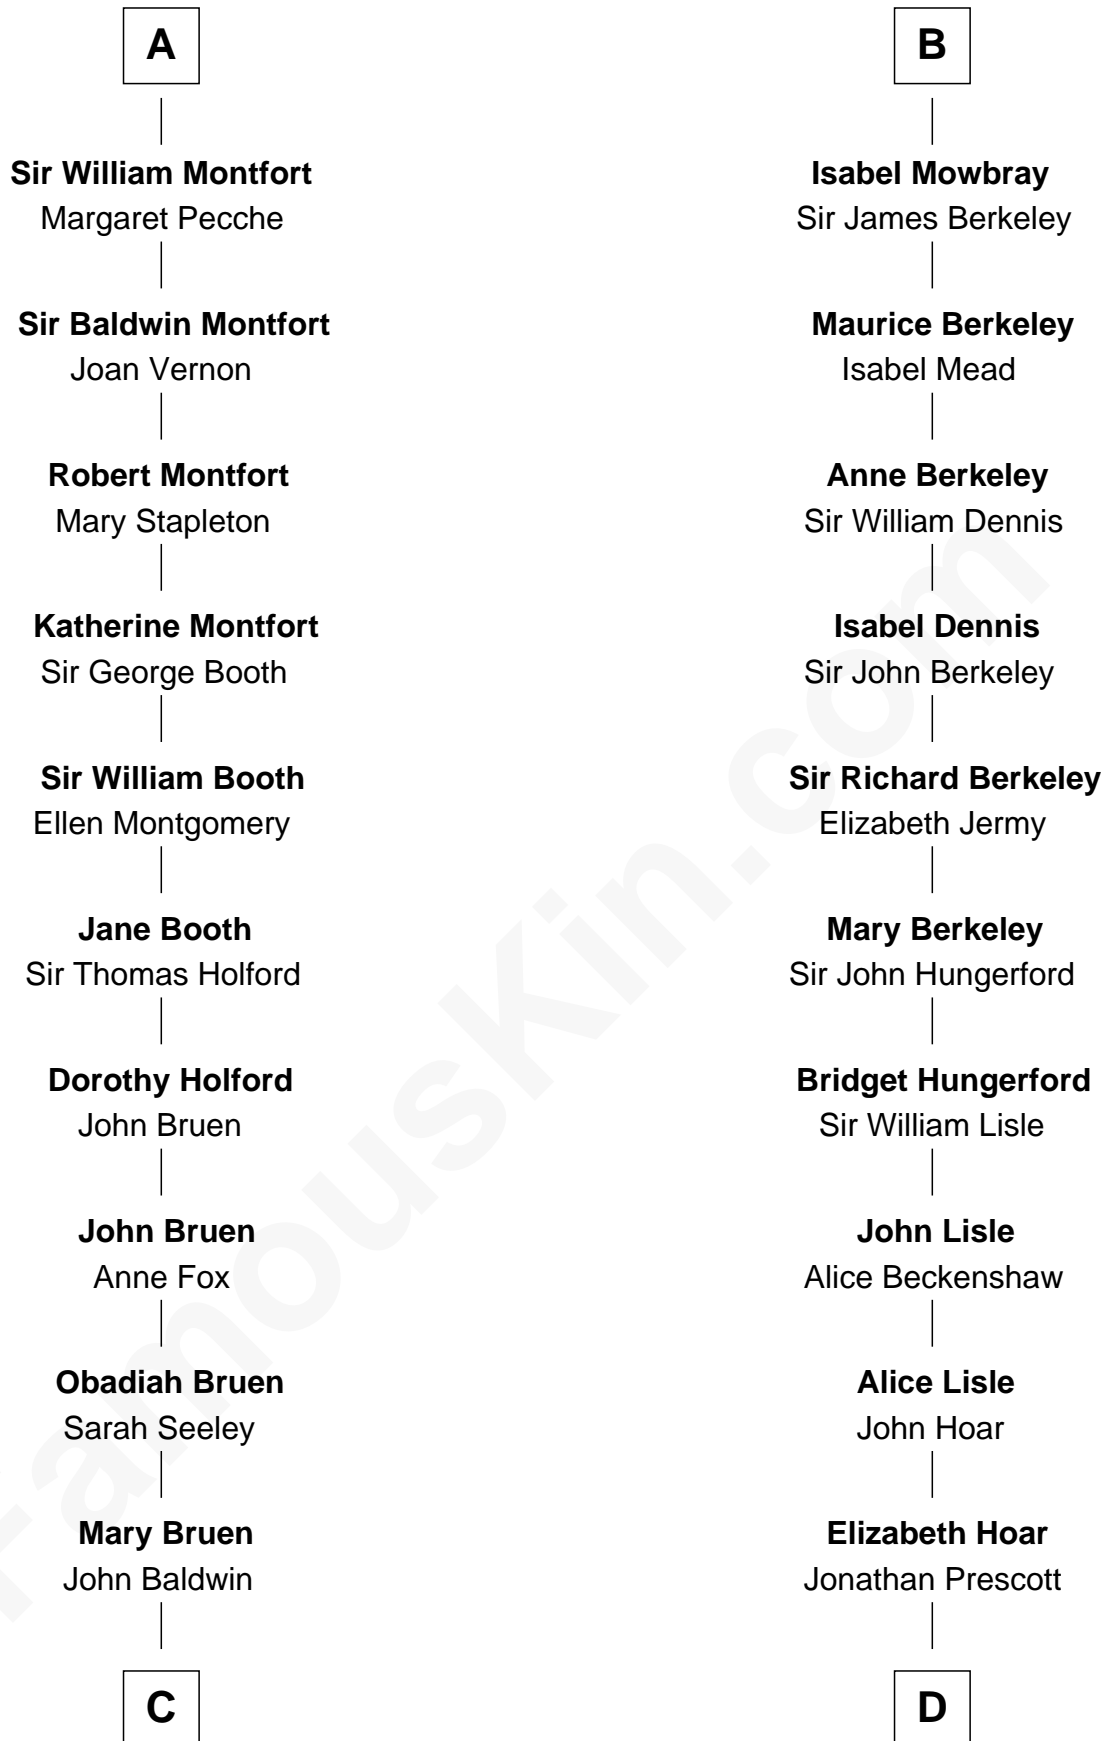

# FamousKin.com Relationship Chart of

**Abraham Baldwin**

*Signer of the U.S. Constitution*

19th cousin 1 time removed of

**Samuel Prescott**

*Completed Paul Revere's Midnight Ride*

**C**

**Abigail Baldwin**  
Samuel Baldwin

**Timothy Baldwin**  
Bathsheba Stone

**Michael Baldwin**  
Lucy Dudley

**Abraham Baldwin**  
*Signer of the U.S. Constitution*

**D**

**Dr. Jonathan Prescott**  
Rebecca Bulkeley

**Dr. Abel Prescott**  
Abigail Brigham

**Samuel Prescott**  
*Completed Paul Revere's Ride*

FamousKin.com