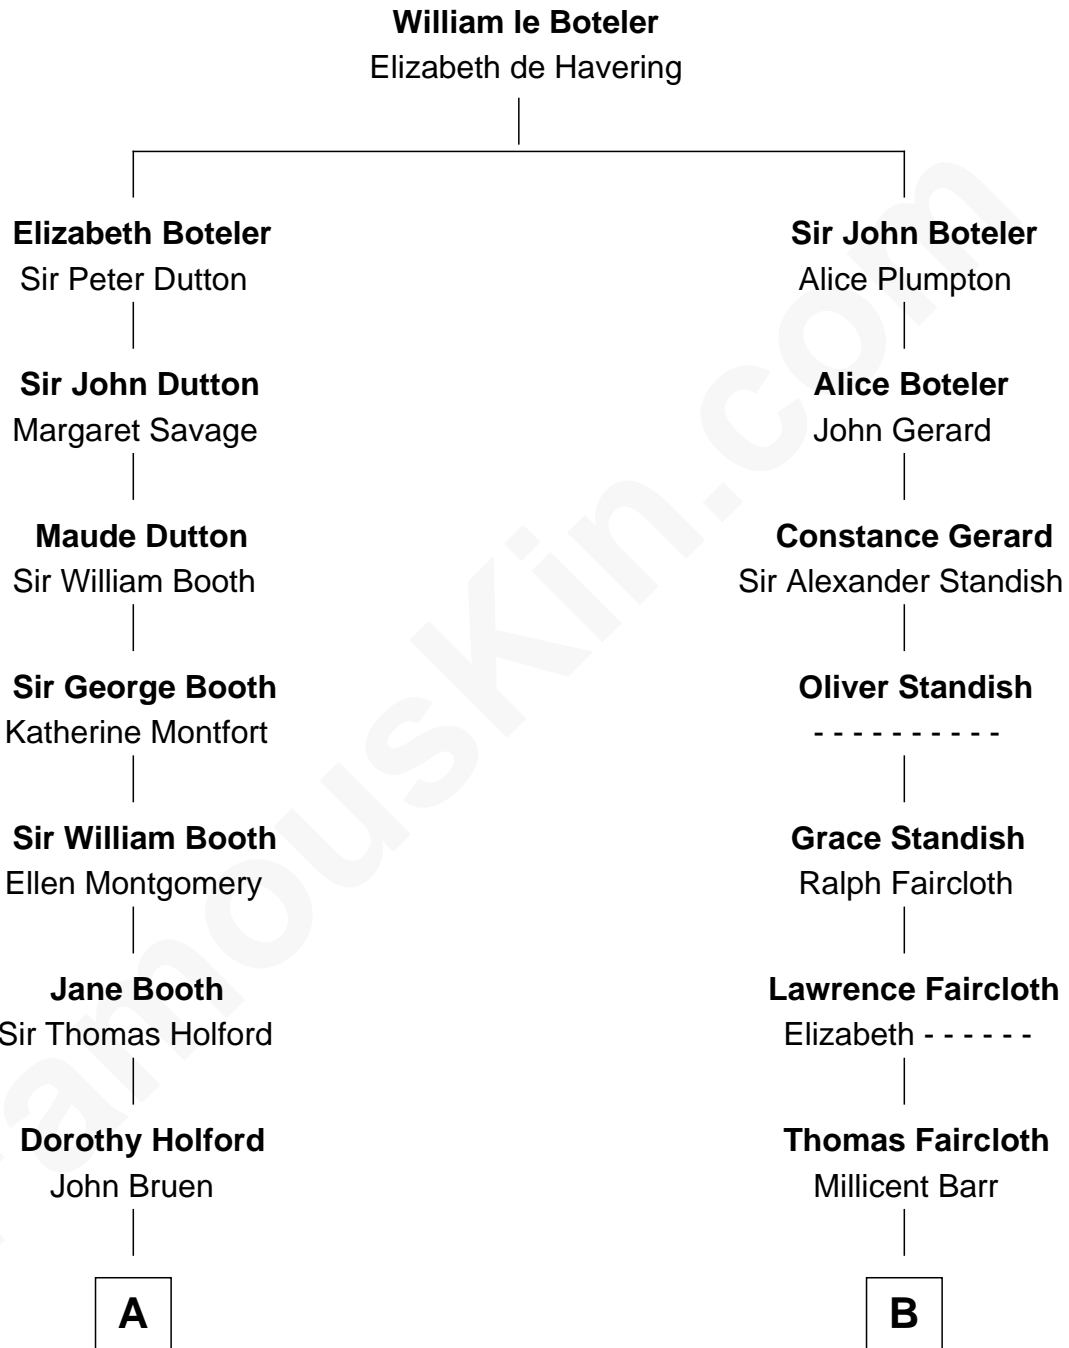

# FamousKin.com Relationship Chart of

**Abraham Baldwin**

*Signer of the U.S. Constitution*

13th cousin of

**Samuel Prescott**

*Completed Paul Revere's Midnight Ride*

**A**

**John Bruen**  
Anne Fox

**Obadiah Bruen**  
Sarah Seeley

**Mary Bruen**  
John Baldwin

**Abigail Baldwin**  
Samuel Baldwin

**Timothy Baldwin**  
Bathsheba Stone

**Michael Baldwin**  
Lucy Dudley

**Abraham Baldwin**  
*Signer of the U.S. Constitution*

**B**

**Mary Faircloth**  
Thomas Allen

**Jane Allen**  
Rev. Peter Bulkeley

**Rev. Edward Bulkeley**  
Lucian - - - - -

**Peter Bulkeley**  
Rebecca Wheeler

**Rebecca Bulkeley**  
Dr. Jonathan Prescott

**Dr. Abel Prescott**  
Abigail Brigham

**Samuel Prescott**  
*Completed Paul Revere's Ride*

FamousKin.com