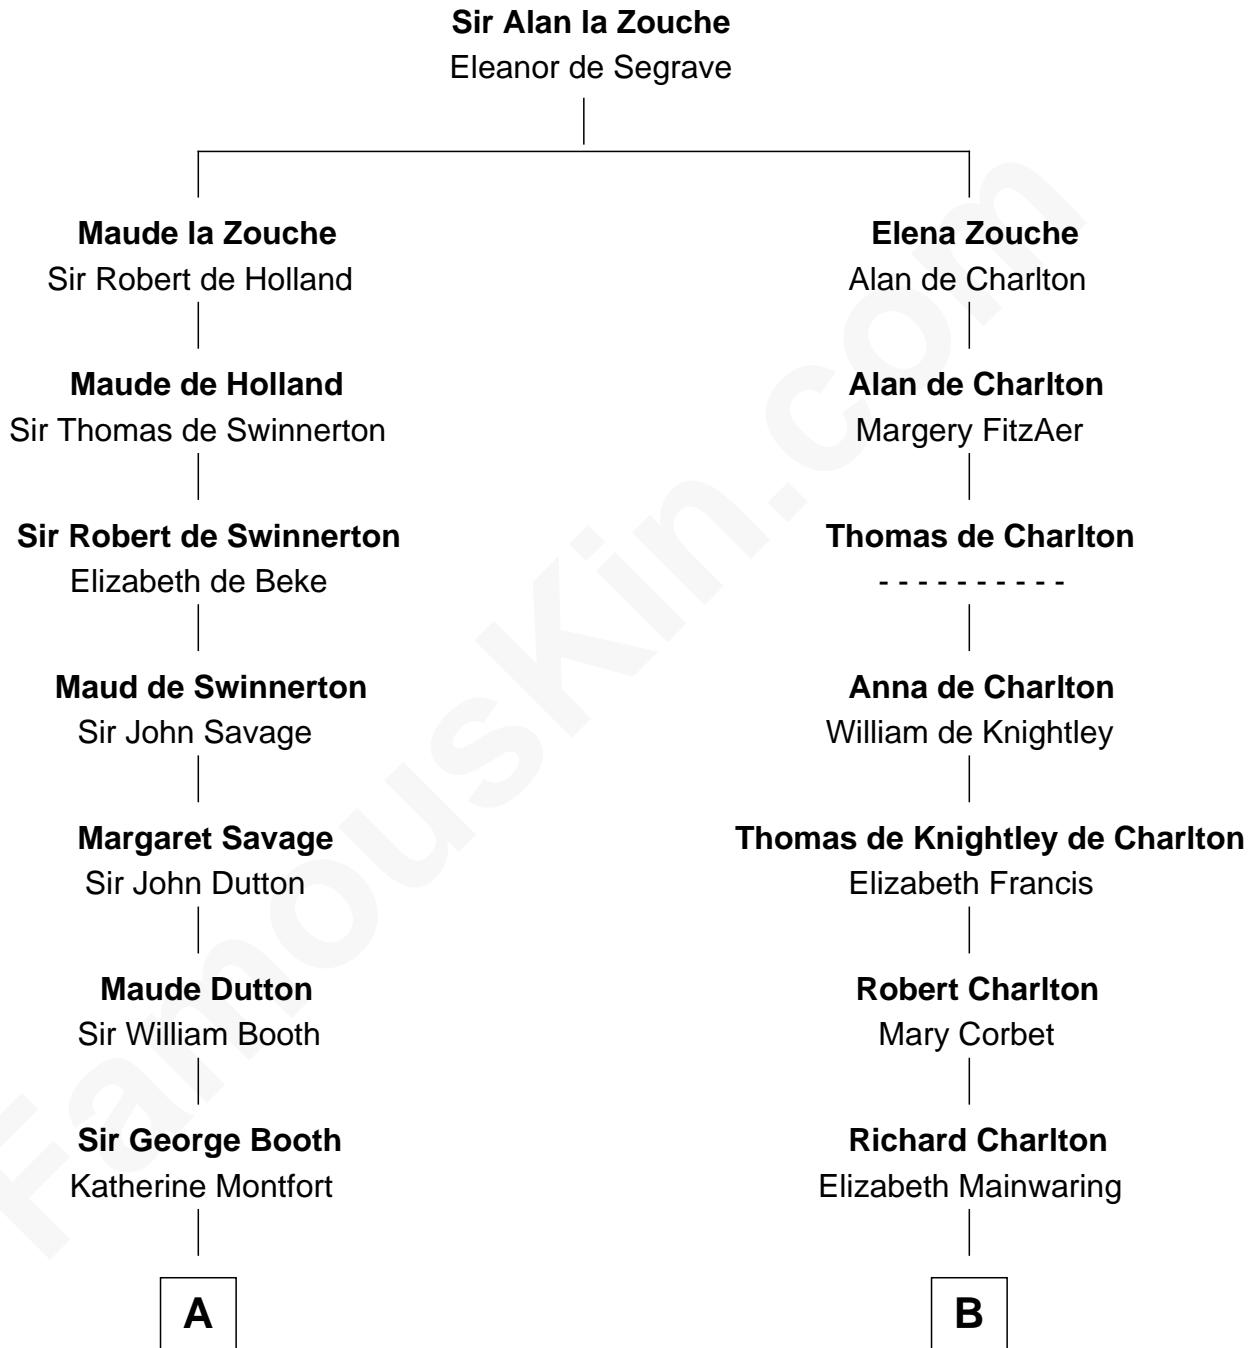

FamousKin.com Relationship Chart of

Abraham Baldwin

Signer of the U.S. Constitution

15th cousin 1 time removed of

Samuel Prescott

Completed Paul Revere's Midnight Ride

A

Sir William Booth
Ellen Montgomery

Jane Booth
Sir Thomas Holford

Dorothy Holford
John Bruen

John Bruen
Anne Fox

Obadiah Bruen
Sarah Seeley

Mary Bruen
John Baldwin

Abigail Baldwin
Samuel Baldwin

Timothy Baldwin
Bathsheba Stone

Michael Baldwin
Lucy Dudley