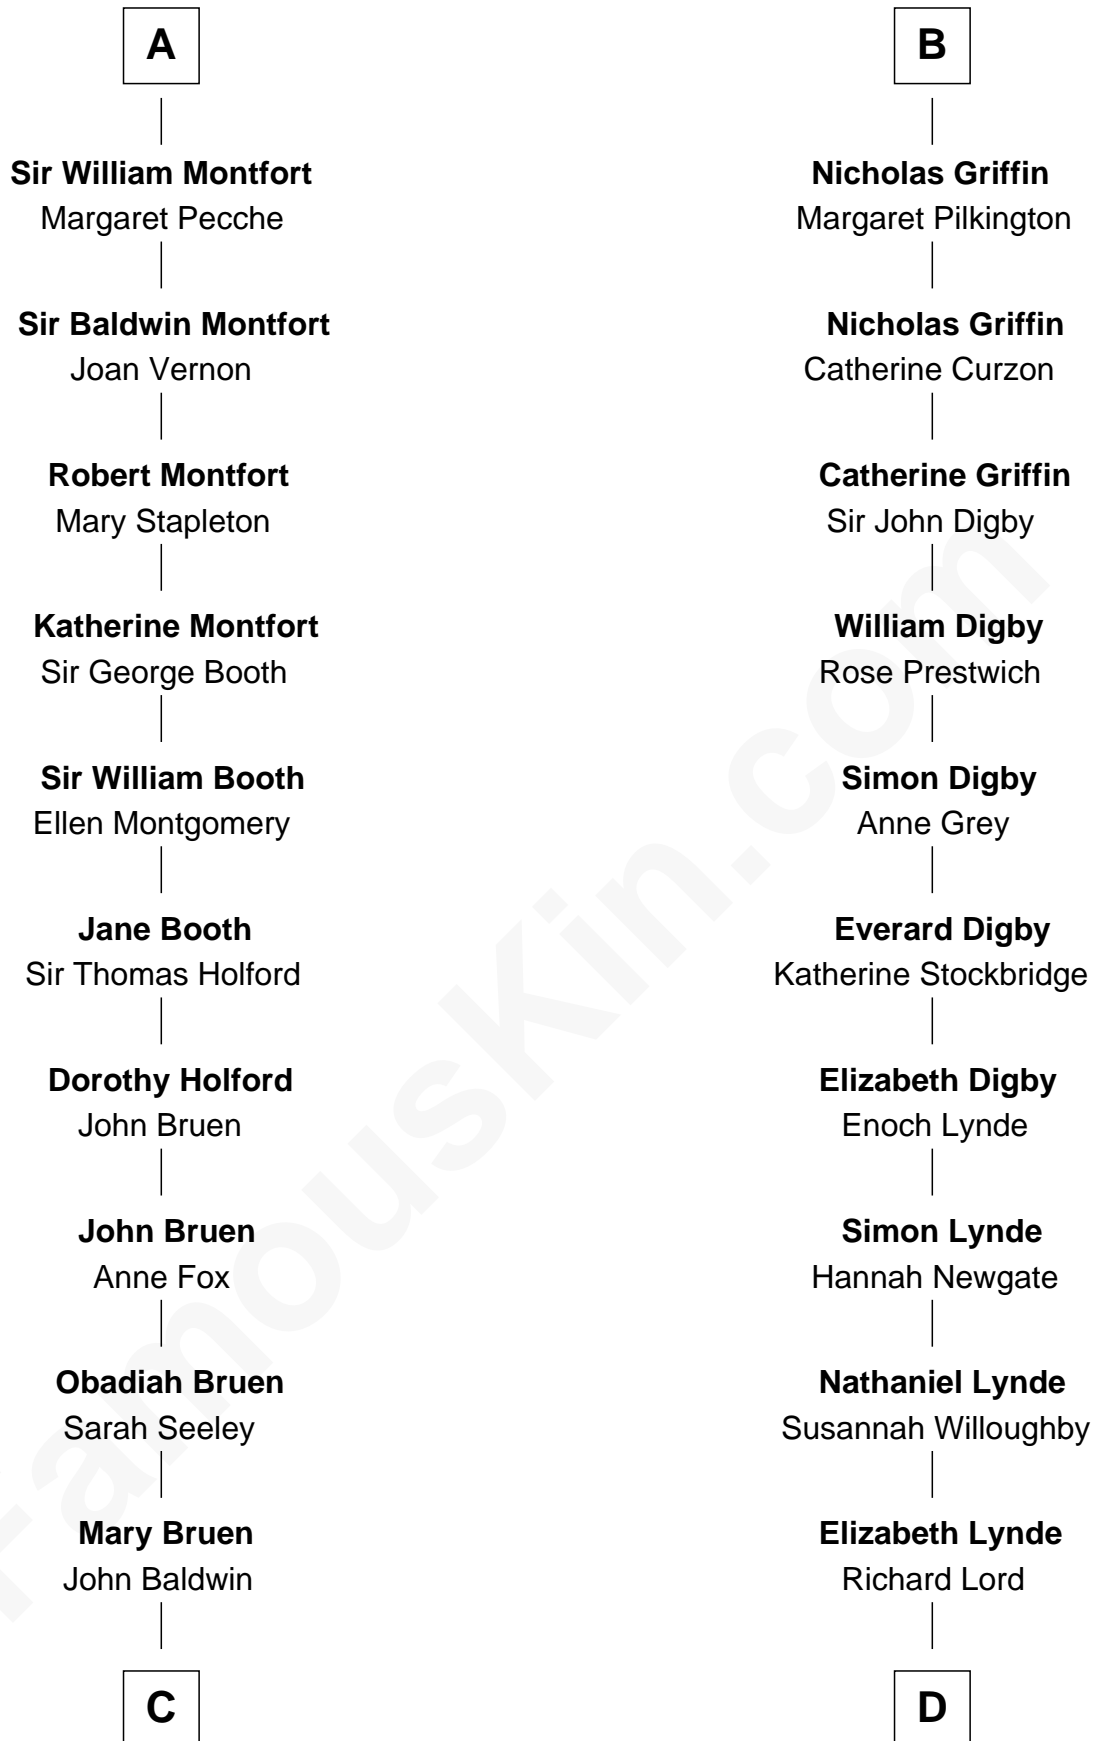

# FamousKin.com Relationship Chart of

**Abraham Baldwin**

*Signer of the U.S. Constitution*

20th cousin 1 time removed of

**J.P. Morgan**

*American Banker and Art Collector*

**Roger le Bigod**

Ida de Tony

**C**

**Abigail Baldwin**

Samuel Baldwin

**Timothy Baldwin**

Bathsheba Stone

**Michael Baldwin**

Lucy Dudley

**Abraham Baldwin**