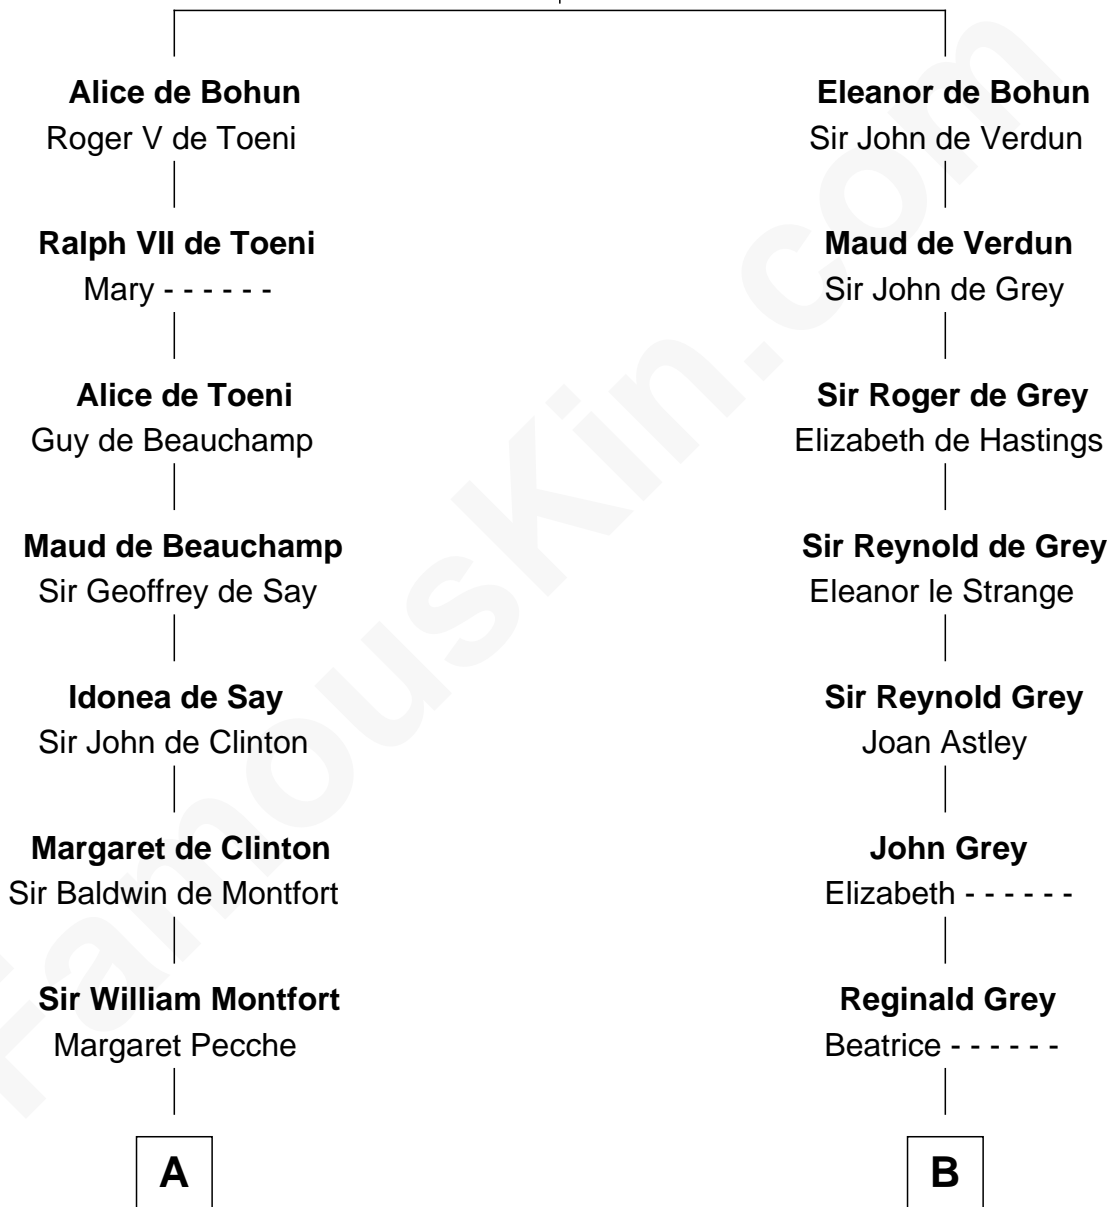

FamousKin.com Relationship Chart of

Abraham Baldwin

Signer of the U.S. Constitution

19th cousin of

J.P. Morgan

American Banker and Art Collector

Sir Humphrey de Bohun

Maud of Eu

C

Timothy Baldwin
Bathsheba Stone

Michael Baldwin
Lucy Dudley

Abraham Baldwin
Signer of the U.S. Constitution

D

Mary Sheldon Lord
John Pierpont

Juliet Pierpont
Junius Spencer Morgan

J.P. Morgan
American Banker and Art Collector