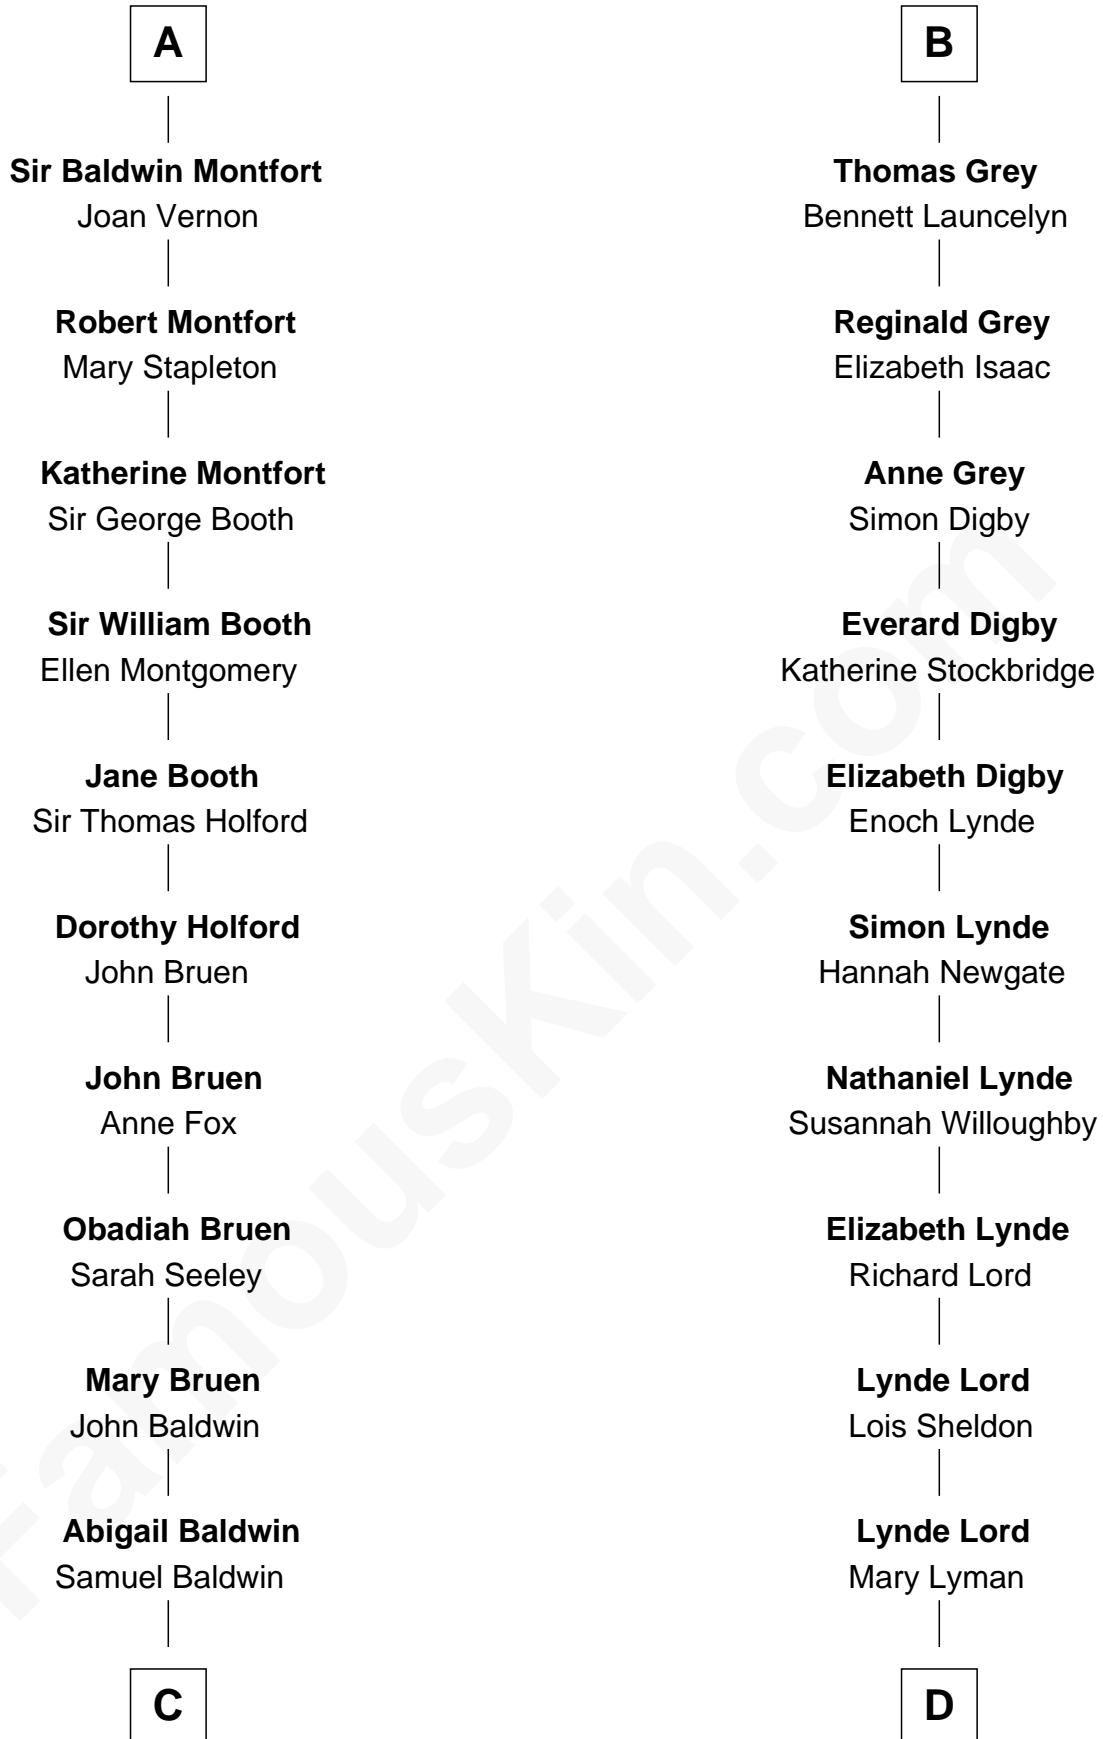

FamousKin.com Relationship Chart of

Abraham Baldwin

Signer of the U.S. Constitution

19th cousin of

J.P. Morgan

American Banker and Art Collector

Sir Humphrey de Bohun

Maud of Eu

C

Timothy Baldwin
Bathsheba Stone

Michael Baldwin
Lucy Dudley

Abraham Baldwin
Signer of the U.S. Constitution

D

Mary Sheldon Lord
John Pierpont

Juliet Pierpont
Junius Spencer Morgan

J.P. Morgan
American Banker and Art Collector