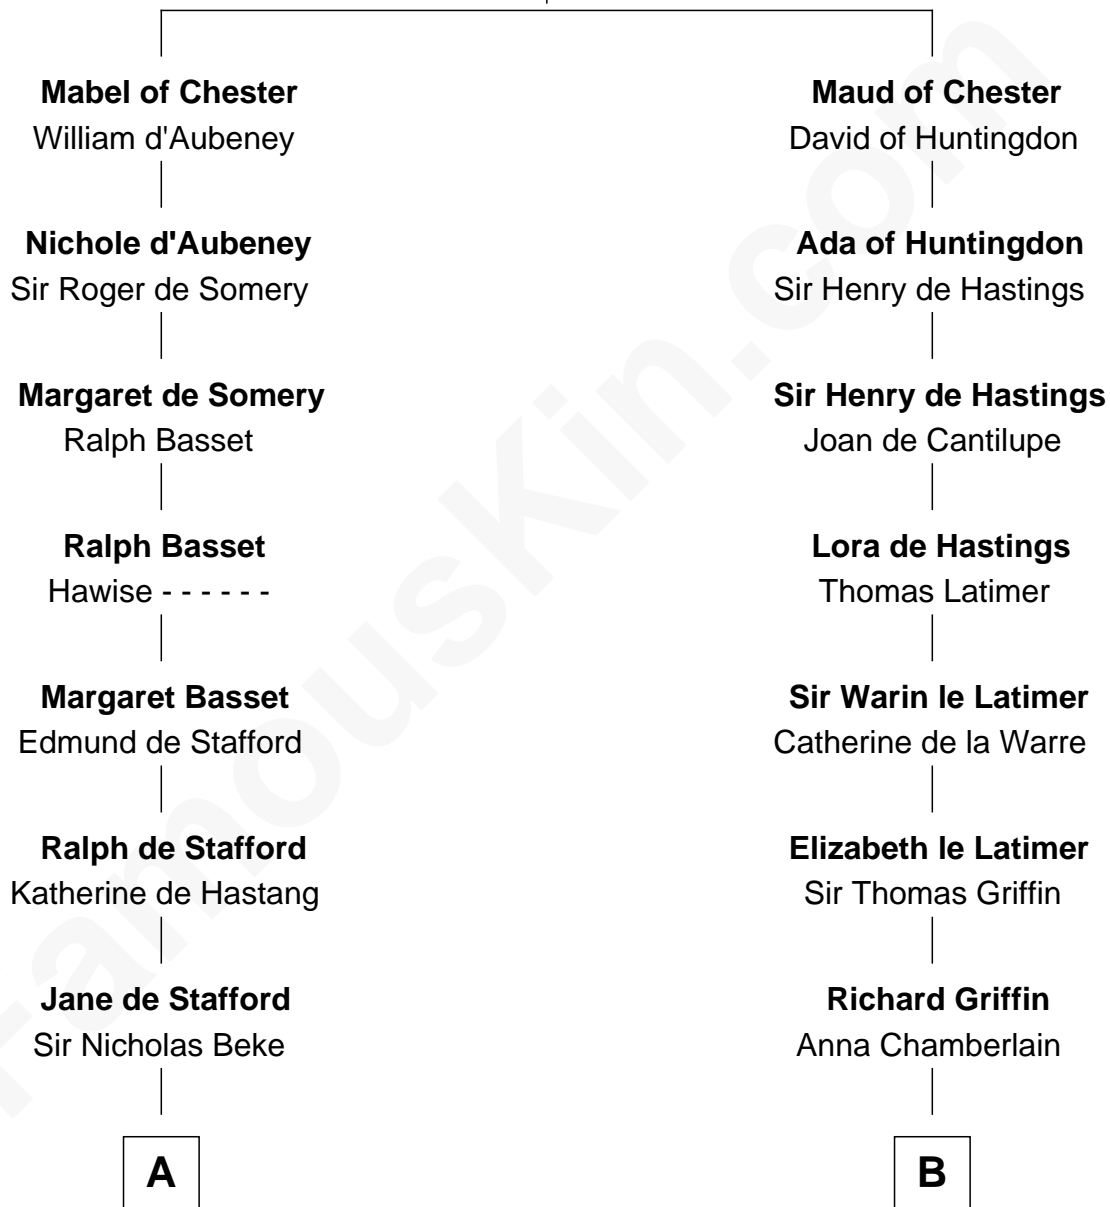

FamousKin.com Relationship Chart of

Abraham Baldwin

Signer of the U.S. Constitution

21st cousin of

J.P. Morgan

American Banker and Art Collector

Hugh de Kevelioc
Bertrade de Montfort

C

Mary Bruen
John Baldwin

Abigail Baldwin
Samuel Baldwin

Timothy Baldwin
Bathsheba Stone

Michael Baldwin
Lucy Dudley

Abraham Baldwin
Signer of the U.S. Constitution

D

Lynde Lord
Lois Sheldon

Lynde Lord
Mary Lyman