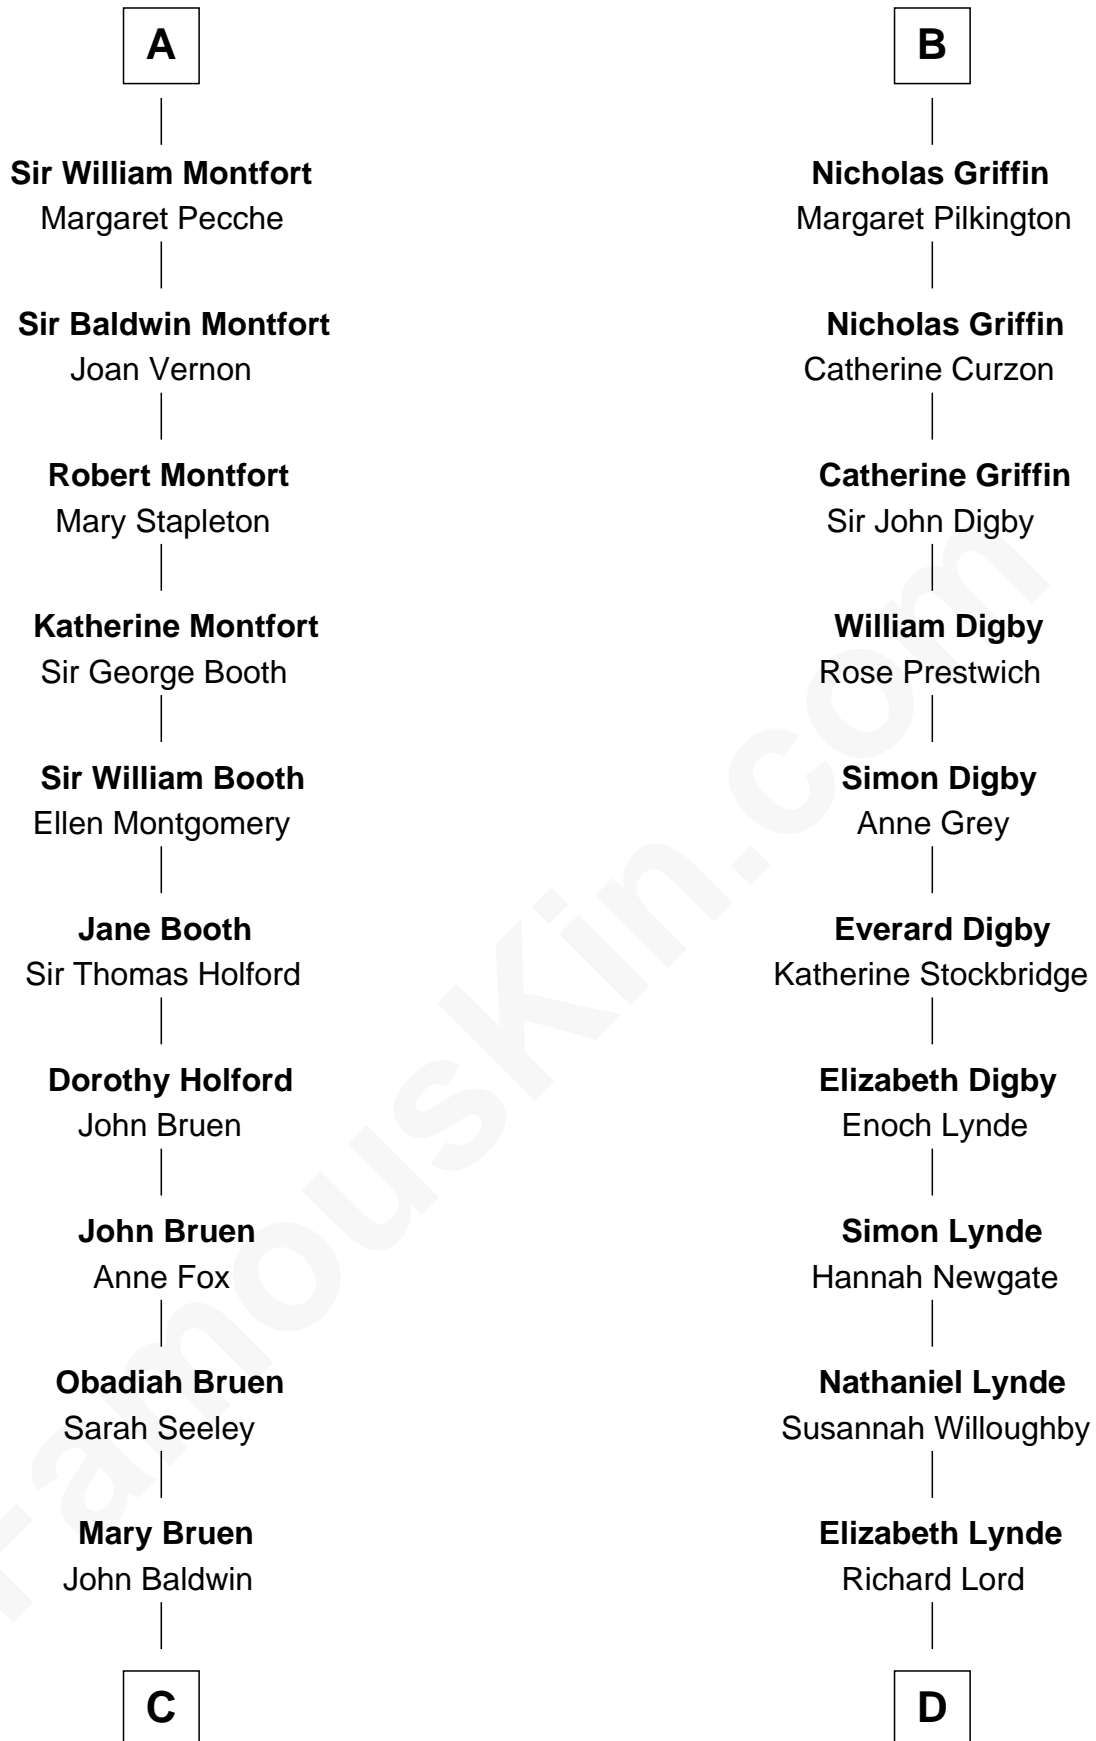

FamousKin.com Relationship Chart of

Abraham Baldwin

Signer of the U.S. Constitution

20th cousin 1 time removed of

J.P. Morgan

American Banker and Art Collector

Sir William Marshal

Isabel de Clare

C

Abigail Baldwin

Samuel Baldwin

Timothy Baldwin

Bathsheba Stone

Michael Baldwin

Lucy Dudley

Abraham Baldwin