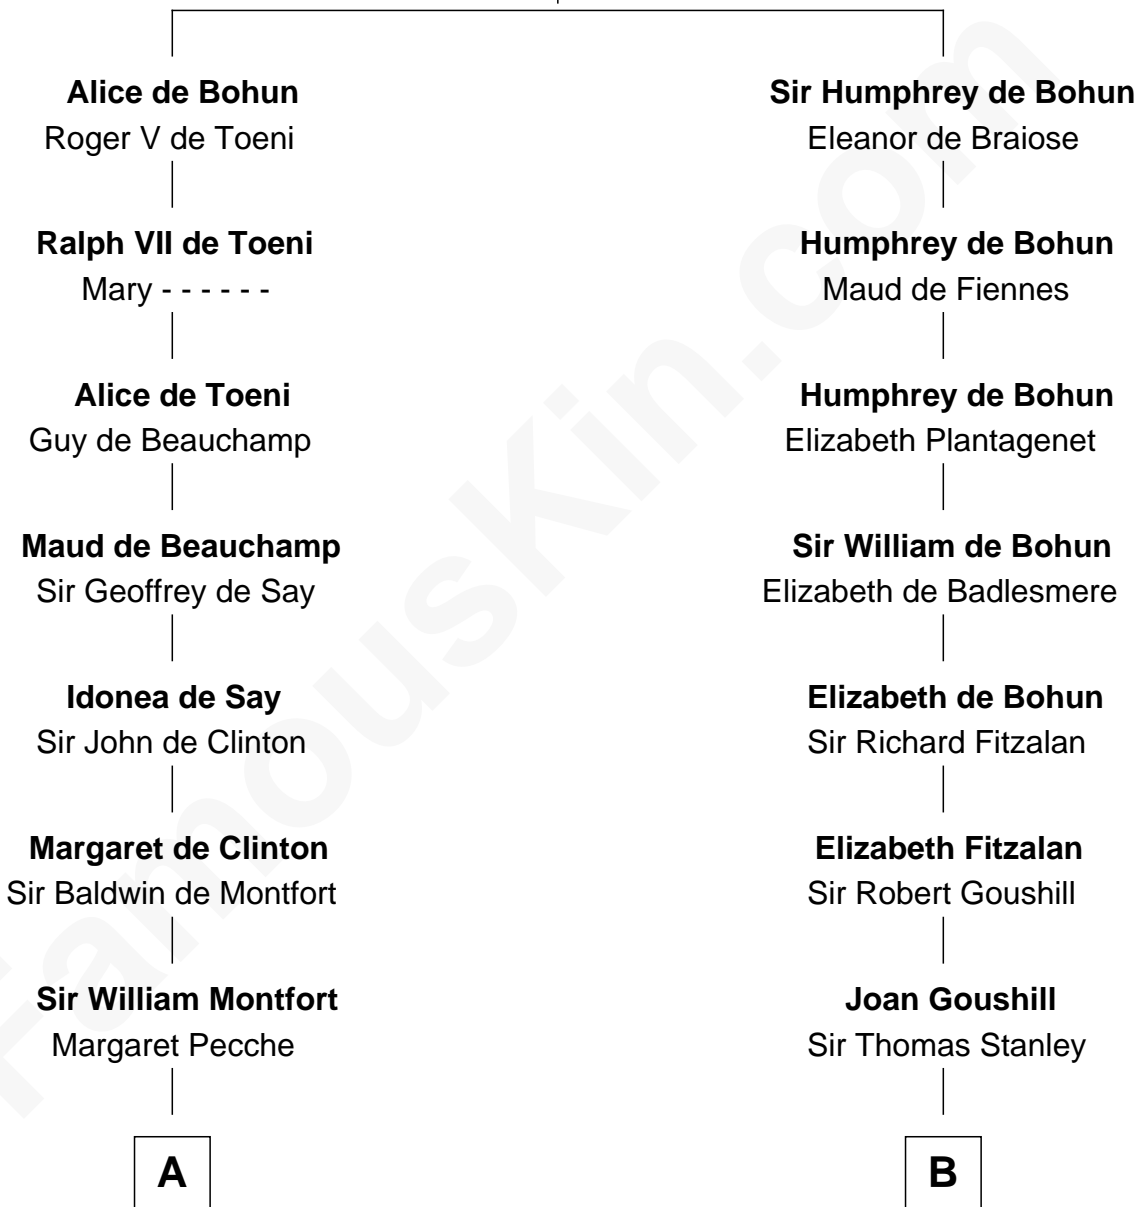

FamousKin.com

Relationship Chart of

Abraham Baldwin

Signer of the U.S. Constitution

19th cousin 2 times removed of

Juliette Gordon Low

Founder of the Girl Scouts

Sir Humphrey de Bohun

Maud of Eu

C

Timothy Baldwin
Bathsheba Stone

Michael Baldwin
Lucy Dudley

Abraham Baldwin
Signer of the U.S. Constitution

D

Alexander Wolcott
Frances Burbank

Frances Wolcott
Arthur William Magill