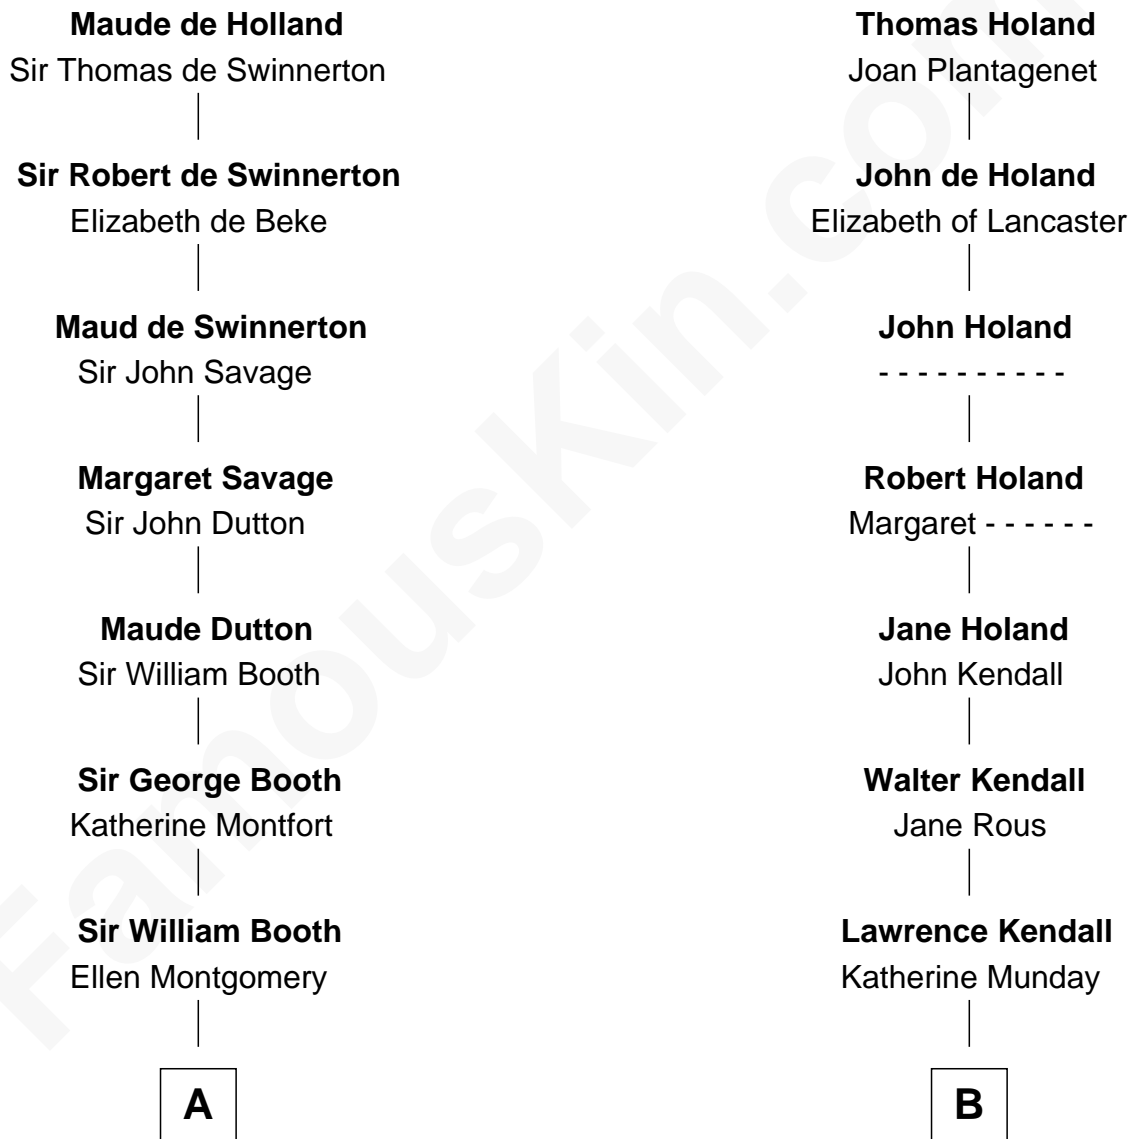

FamousKin.com Relationship Chart of

Abraham Baldwin

Signer of the U.S. Constitution

15th cousin 3 times removed of

Juliette Gordon Low

Founder of the Girl Scouts

Sir Robert de Holland

Maude la Zouche

C

Eleanor Lytle Kinzie
William Washington Gordon

Juliette Gordon Low
Founder of the Girl Scouts

FamousKin.com