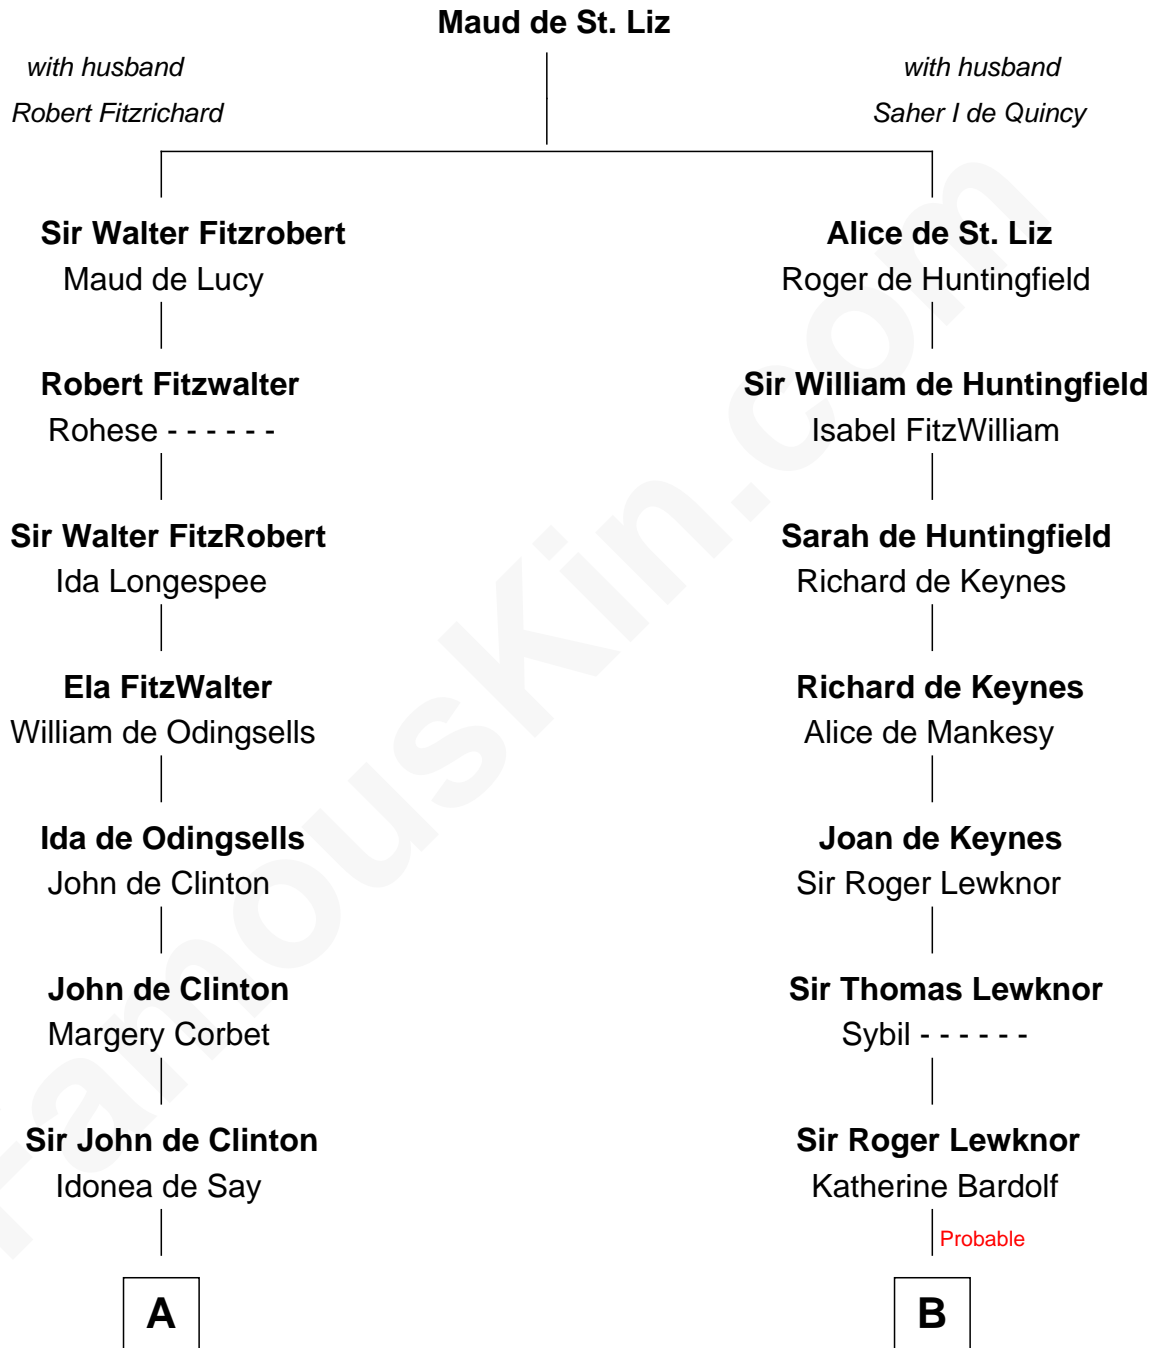

# FamousKin.com Relationship Chart of

**Abraham Baldwin**

*Signer of the U.S. Constitution*

21st cousin of

**Benedict Arnold**

*Traitor of the American Revolution*

**C**

**Mary Bruen**  
John Baldwin

**Abigail Baldwin**  
Samuel Baldwin

**Timothy Baldwin**  
Bathsheba Stone

**Michael Baldwin**  
Lucy Dudley

**Abraham Baldwin**  
*Signer of the U.S. Constitution*

**D**

**Elizabeth Scudder**  
Samuel Lothrop

**Samuel Lathrop**  
Hannah Adgate

**Elizabeth Lathrop**  
John Waterman

**Hannah Waterman**  
Benedict Arnold

**Benedict Arnold**  
*Traitor of the American Revolution*

FamousKin.com