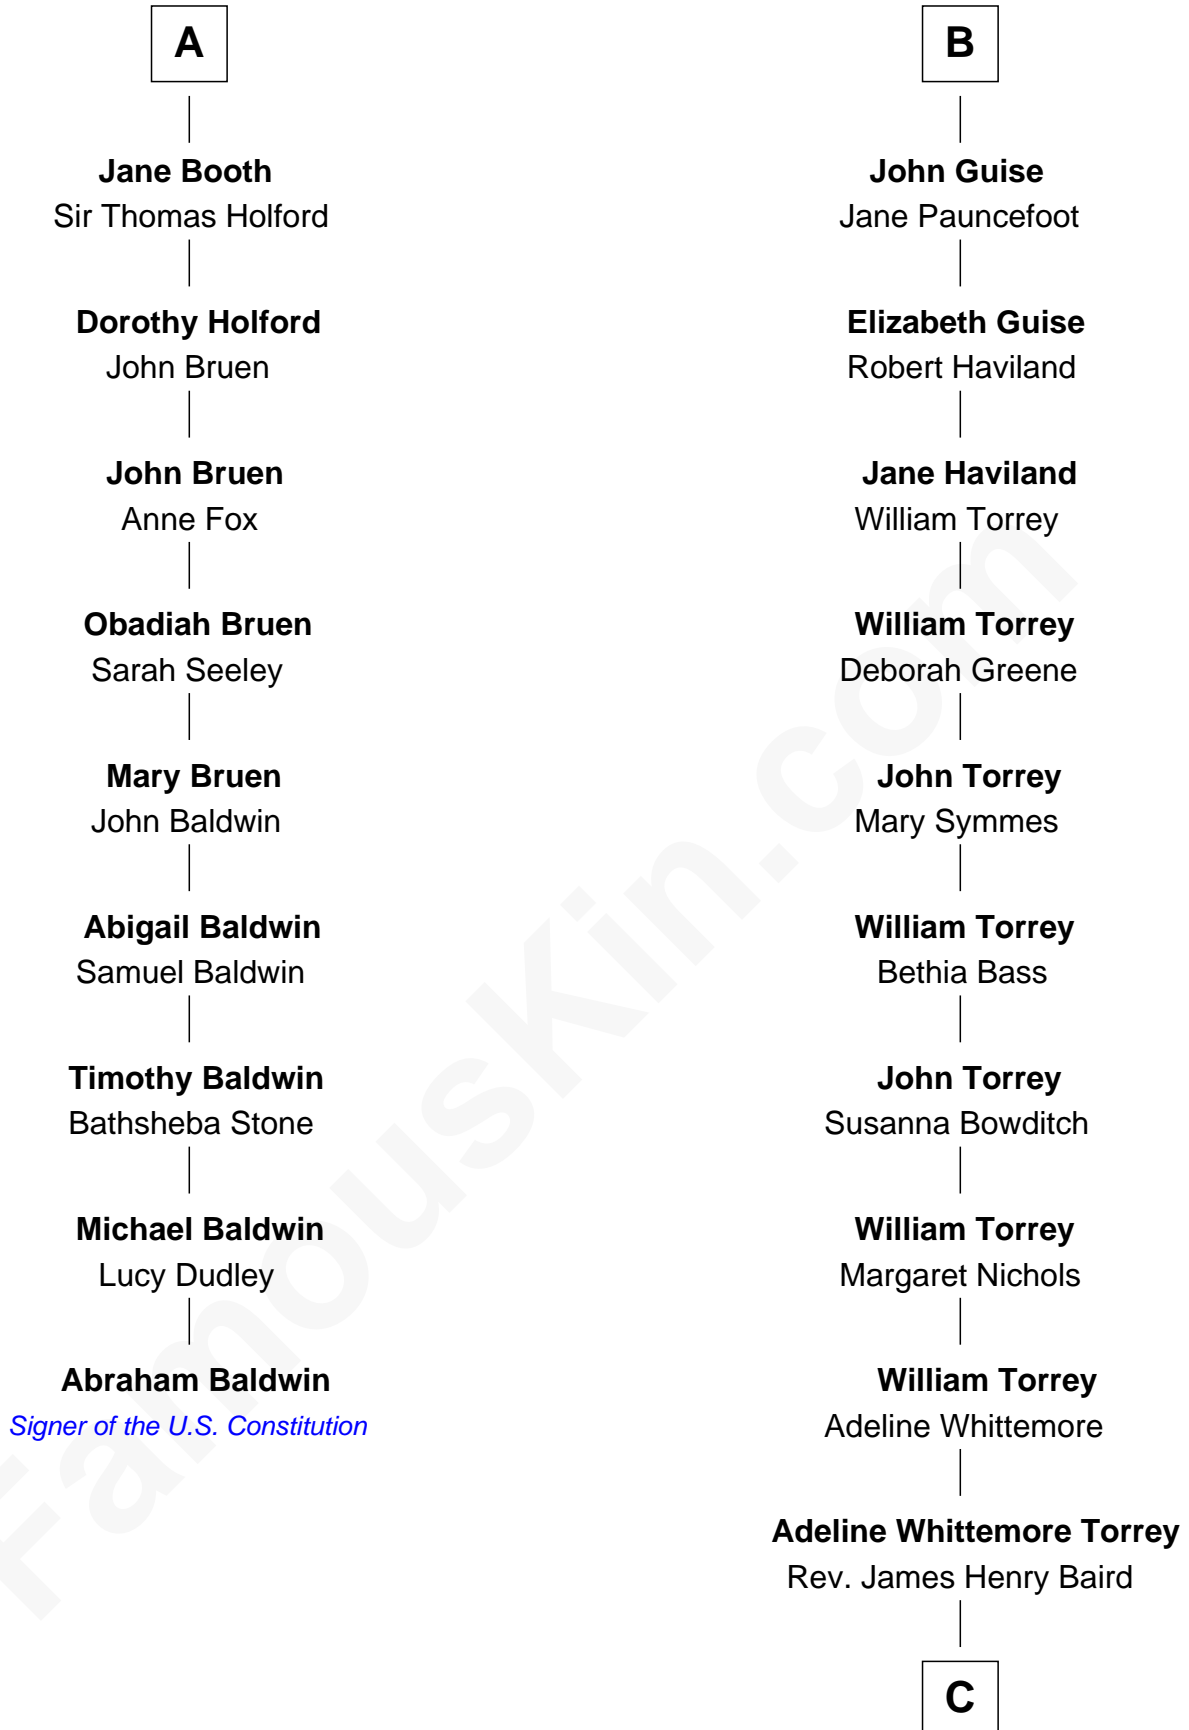

FamousKin.com Relationship Chart of

Abraham Baldwin

Signer of the U.S. Constitution

15th cousin 6 times removed of

Billie Eilish

Singer and Songwriter

Ralph de Stafford

*with wife
Katherine de Hastang*

*with wife
Margaret de Audley*

C

William Torrey Baird
Anne Merideth Grant

Collier Whittemore Baird
Dorothy Grace Norton

William Norton Baird
Edith May Shaw

Maggie May Baird
Patrick O'Connell

Billie Eilish
Singer and Songwriter