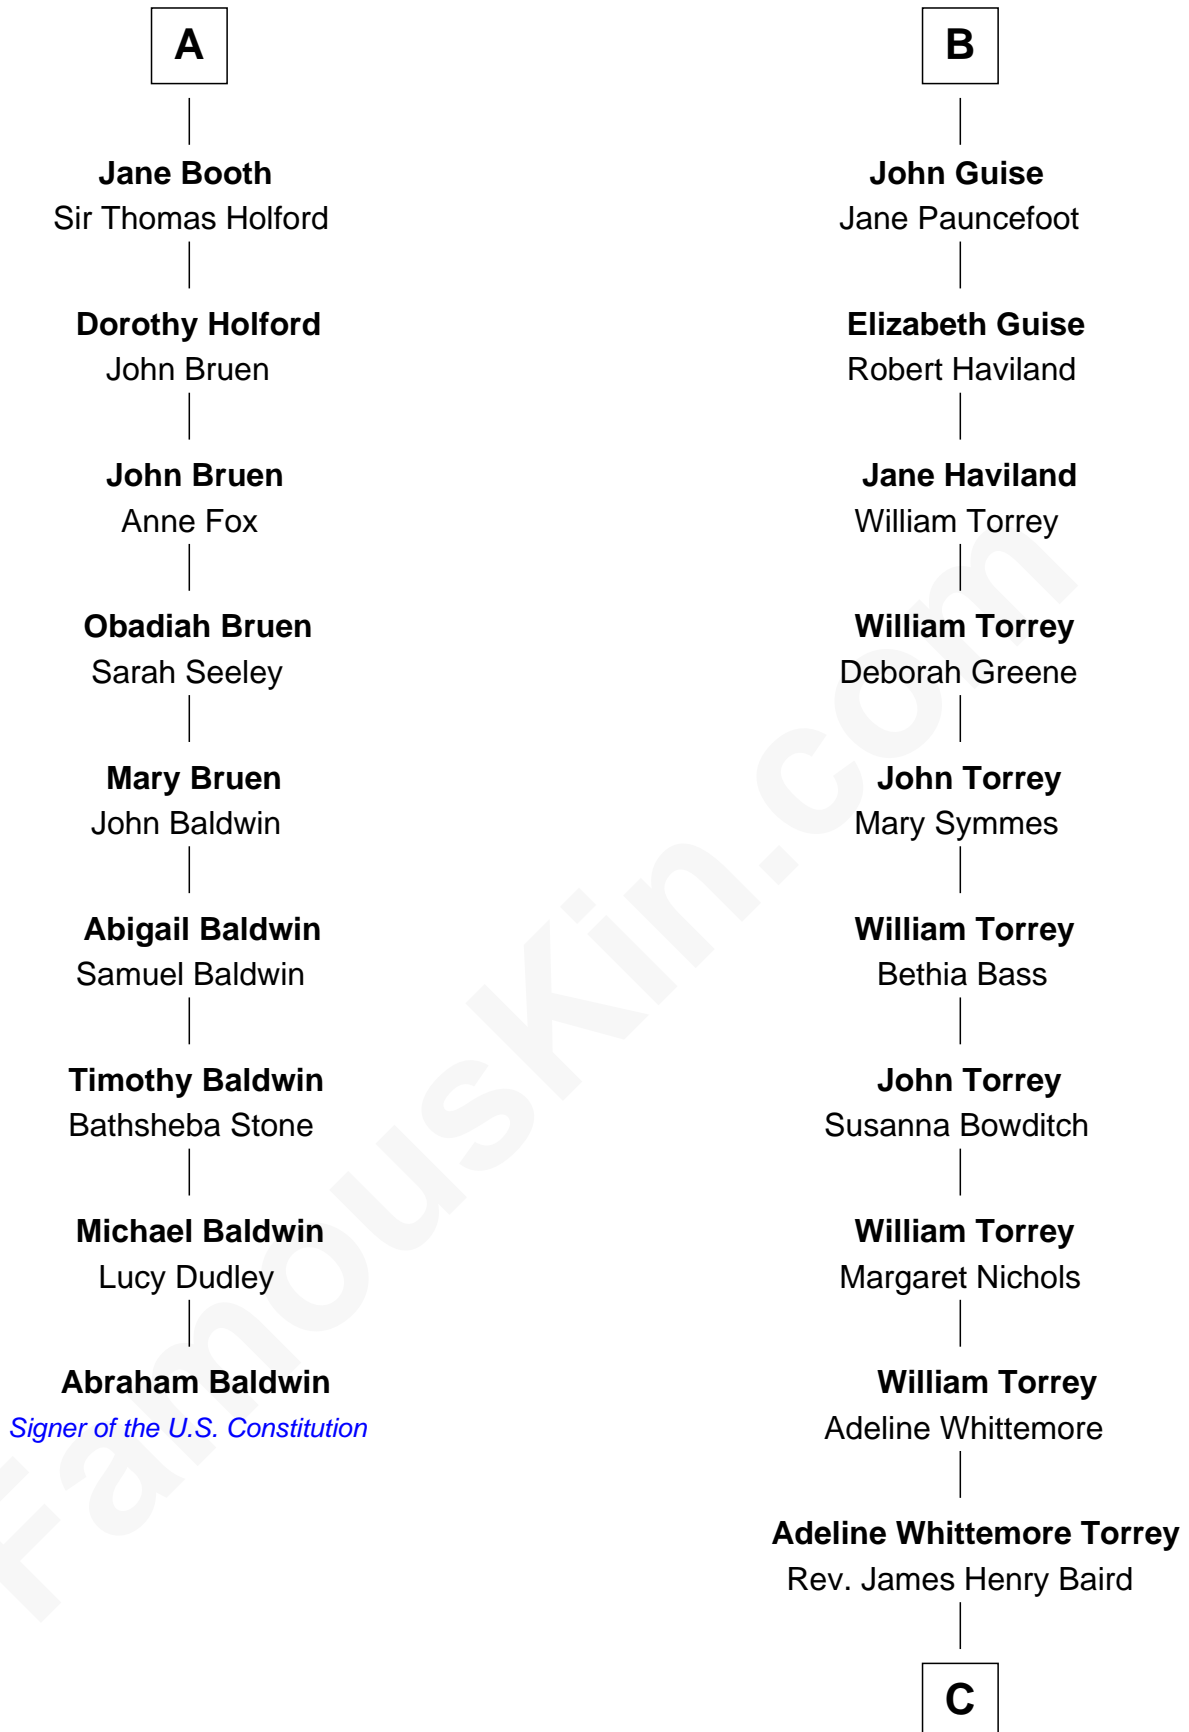

FamousKin.com Relationship Chart of

Abraham Baldwin

Signer of the U.S. Constitution

15th cousin 6 times removed of

Billie Eilish

Singer and Songwriter

Sir Robert de Holland

Maude la Zouche

C

William Torrey Baird
Anne Merideth Grant

Collier Whittemore Baird
Dorothy Grace Norton

William Norton Baird
Edith May Shaw

Maggie May Baird
Patrick O'Connell

Billie Eilish
Singer and Songwriter