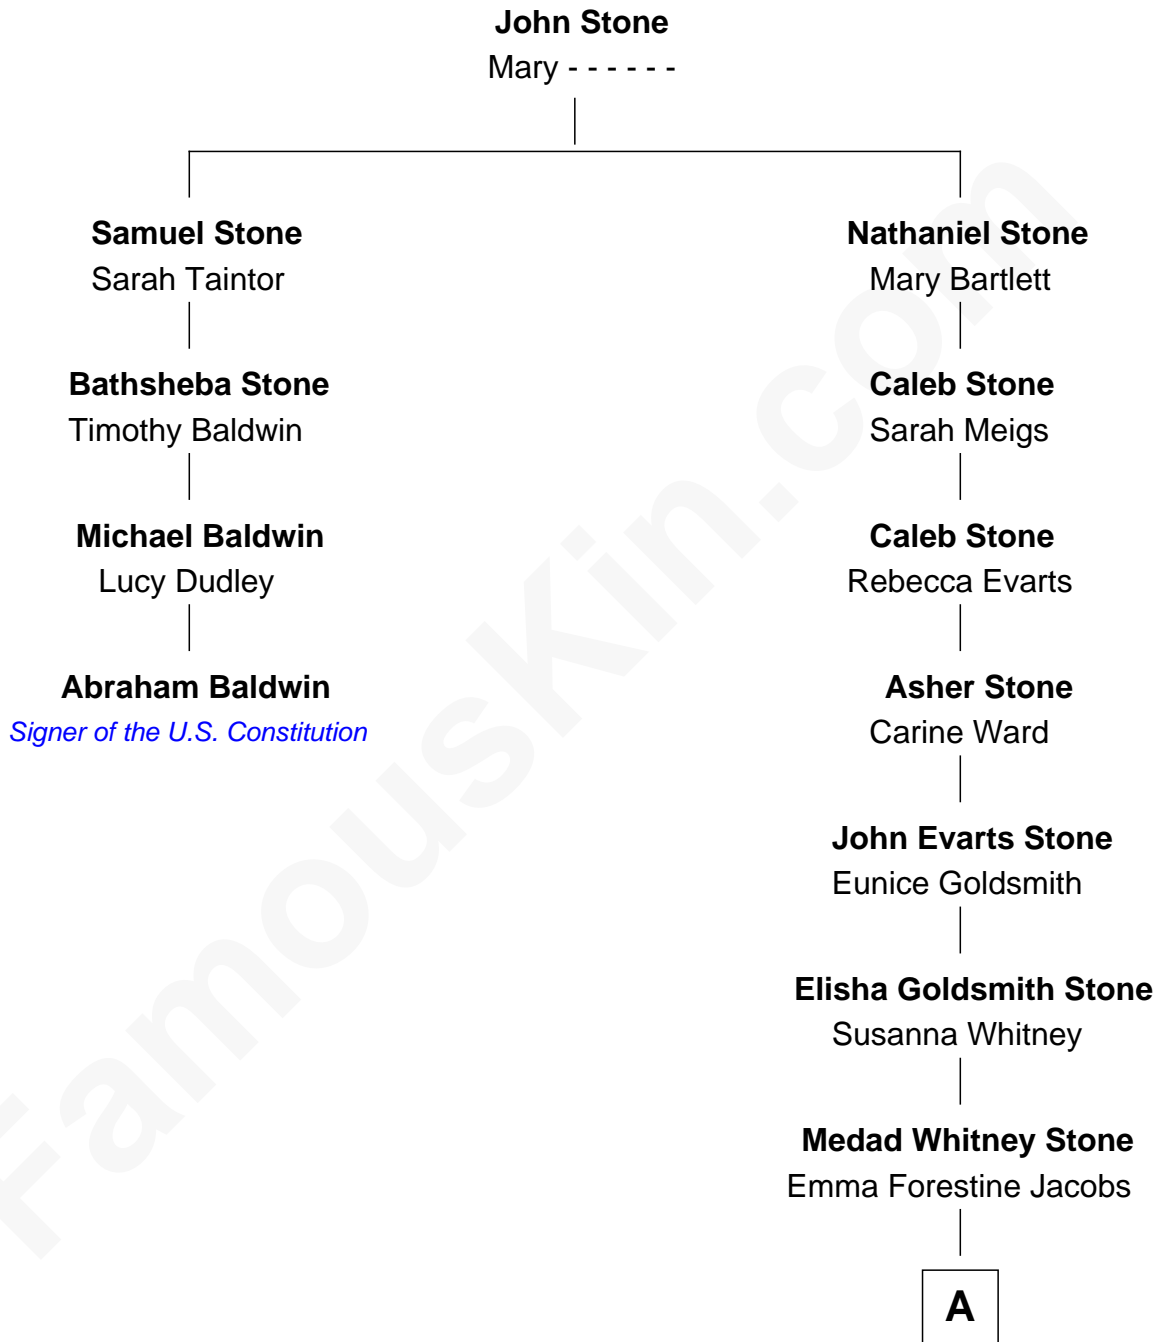

FamousKin.com Relationship Chart of

Abraham Baldwin

Signer of the U.S. Constitution

3rd cousin 8 times removed of

Billie Eilish

Singer and Songwriter

A

—
Medad Elisha Stone
Emma Sterling Bones

—
Mead Wilmer Stone
Elise Charlotte Seemann

—
Jean Stone
James Bernard O'Connell

—
Patrick O'Connell
Maggie May Baird

—
Billie Eilish
Singer and Songwriter