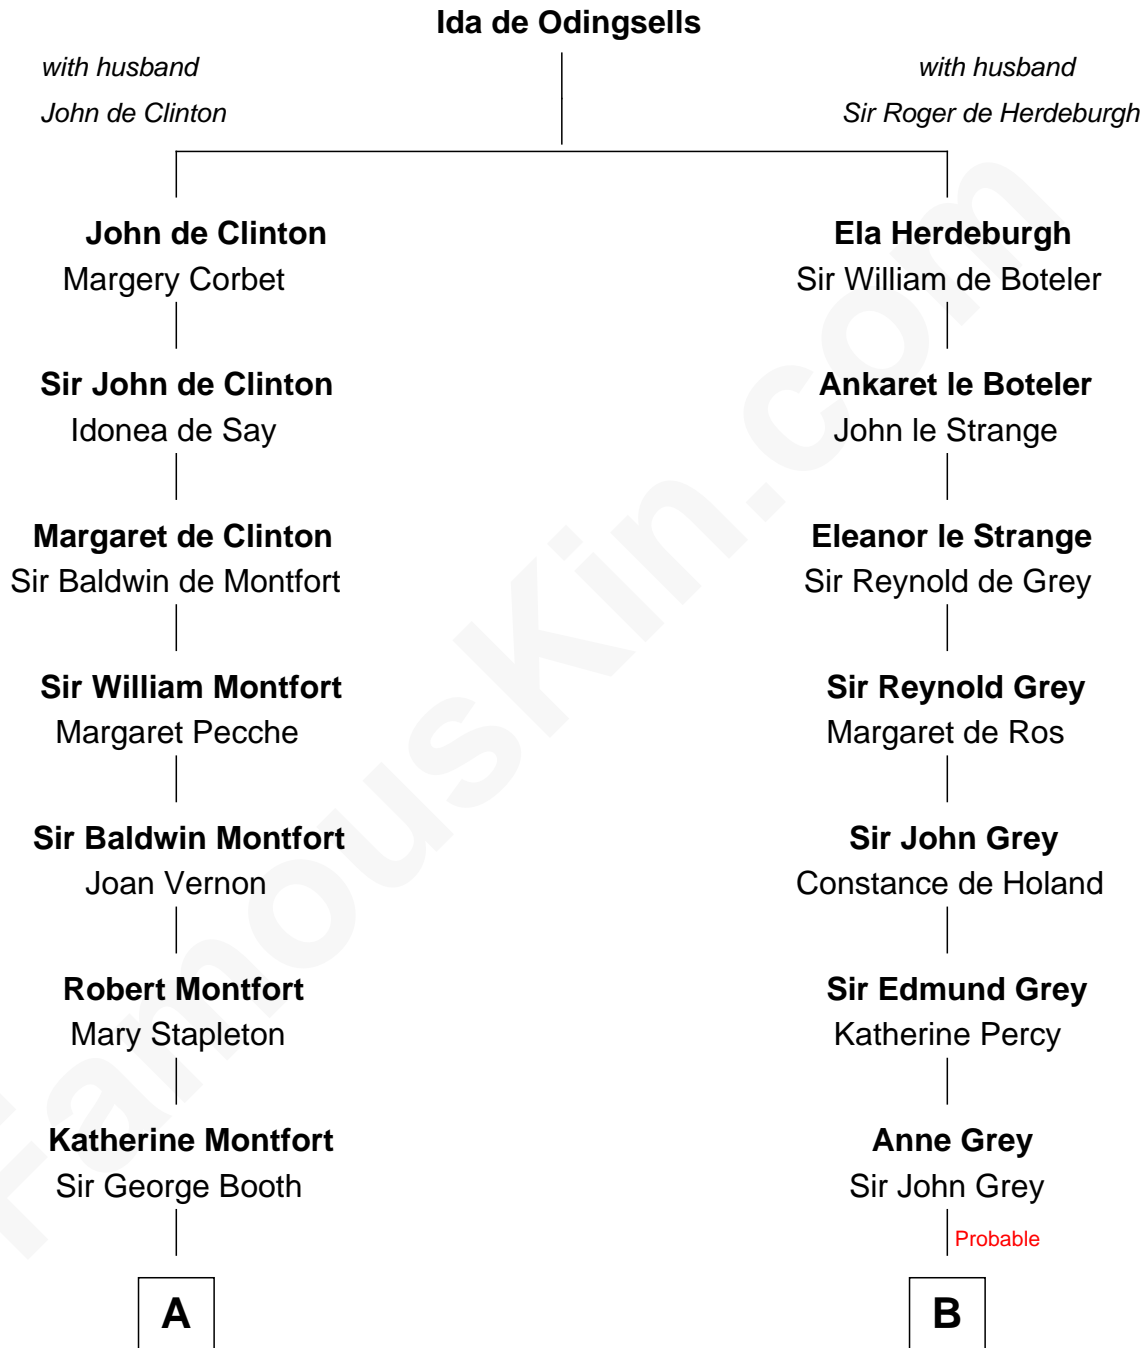

FamousKin.com

Relationship Chart of

Abraham Baldwin

Signer of the U.S. Constitution

16th cousin 1 time removed of

John Torrey

Co-founder, NY Academy of Science

A

Sir William Booth
Ellen Montgomery

Jane Booth
Sir Thomas Holford

Dorothy Holford
John Bruen

John Bruen
Anne Fox

Obadiah Bruen
Sarah Seeley

Mary Bruen
John Baldwin

Abigail Baldwin
Samuel Baldwin

Timothy Baldwin
Bathsheba Stone

Michael Baldwin
Lucy Dudley

Abraham Baldwin
Signer of the U.S. Constitution

B

Tacy Grey
John Guise

William Guise
Mary Rotsey

John Guise
Jane Pauncefoot

Elizabeth Guise
Robert Haviland

Jane Haviland
William Torrey