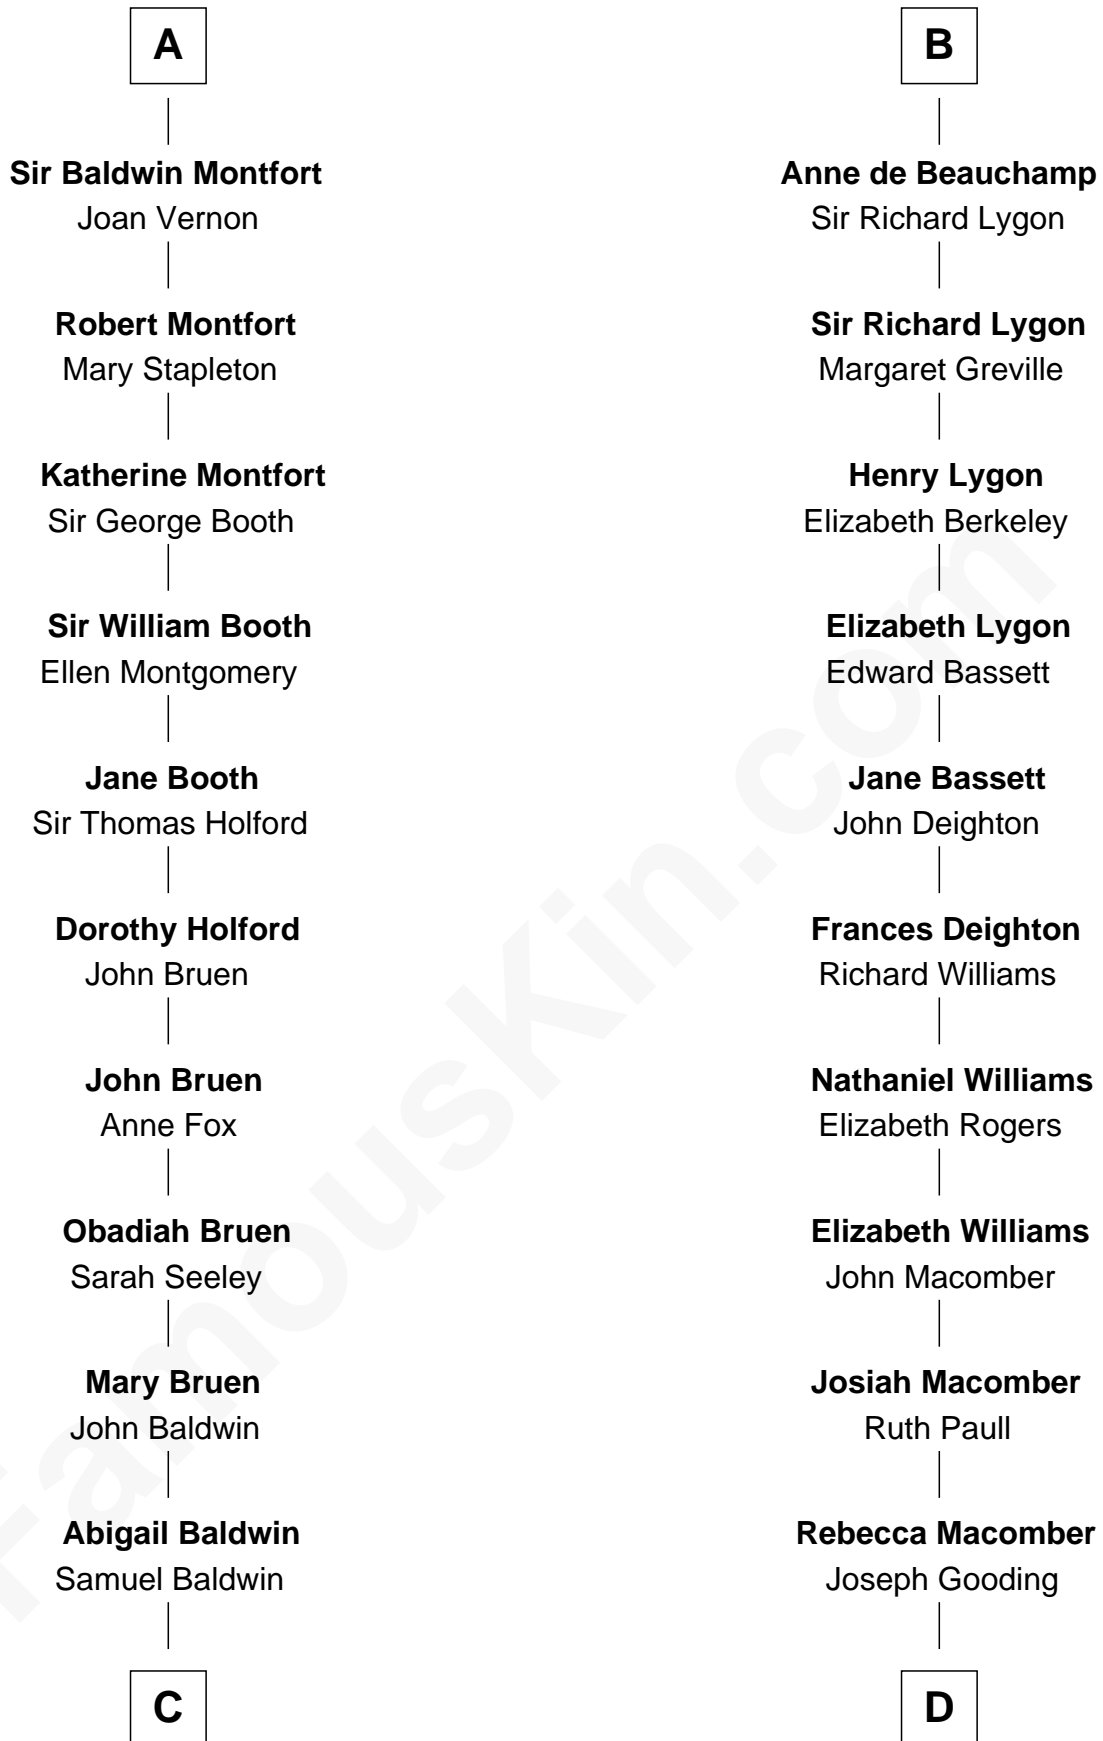

FamousKin.com

Relationship Chart of

Abraham Baldwin

Signer of the U.S. Constitution

19th cousin 1 time removed of

Mary Winthrop Gooding

Prolific Mayflower Descendant

Sir Humphrey de Bohun

Maud of Eu

C

Timothy Baldwin
Bathsheba Stone

Michael Baldwin
Lucy Dudley

Abraham Baldwin
Signer of the U.S. Constitution

D

John Gooding
Deborah Barnes

Benjamin Barnes Gooding
Harriet Goodwin