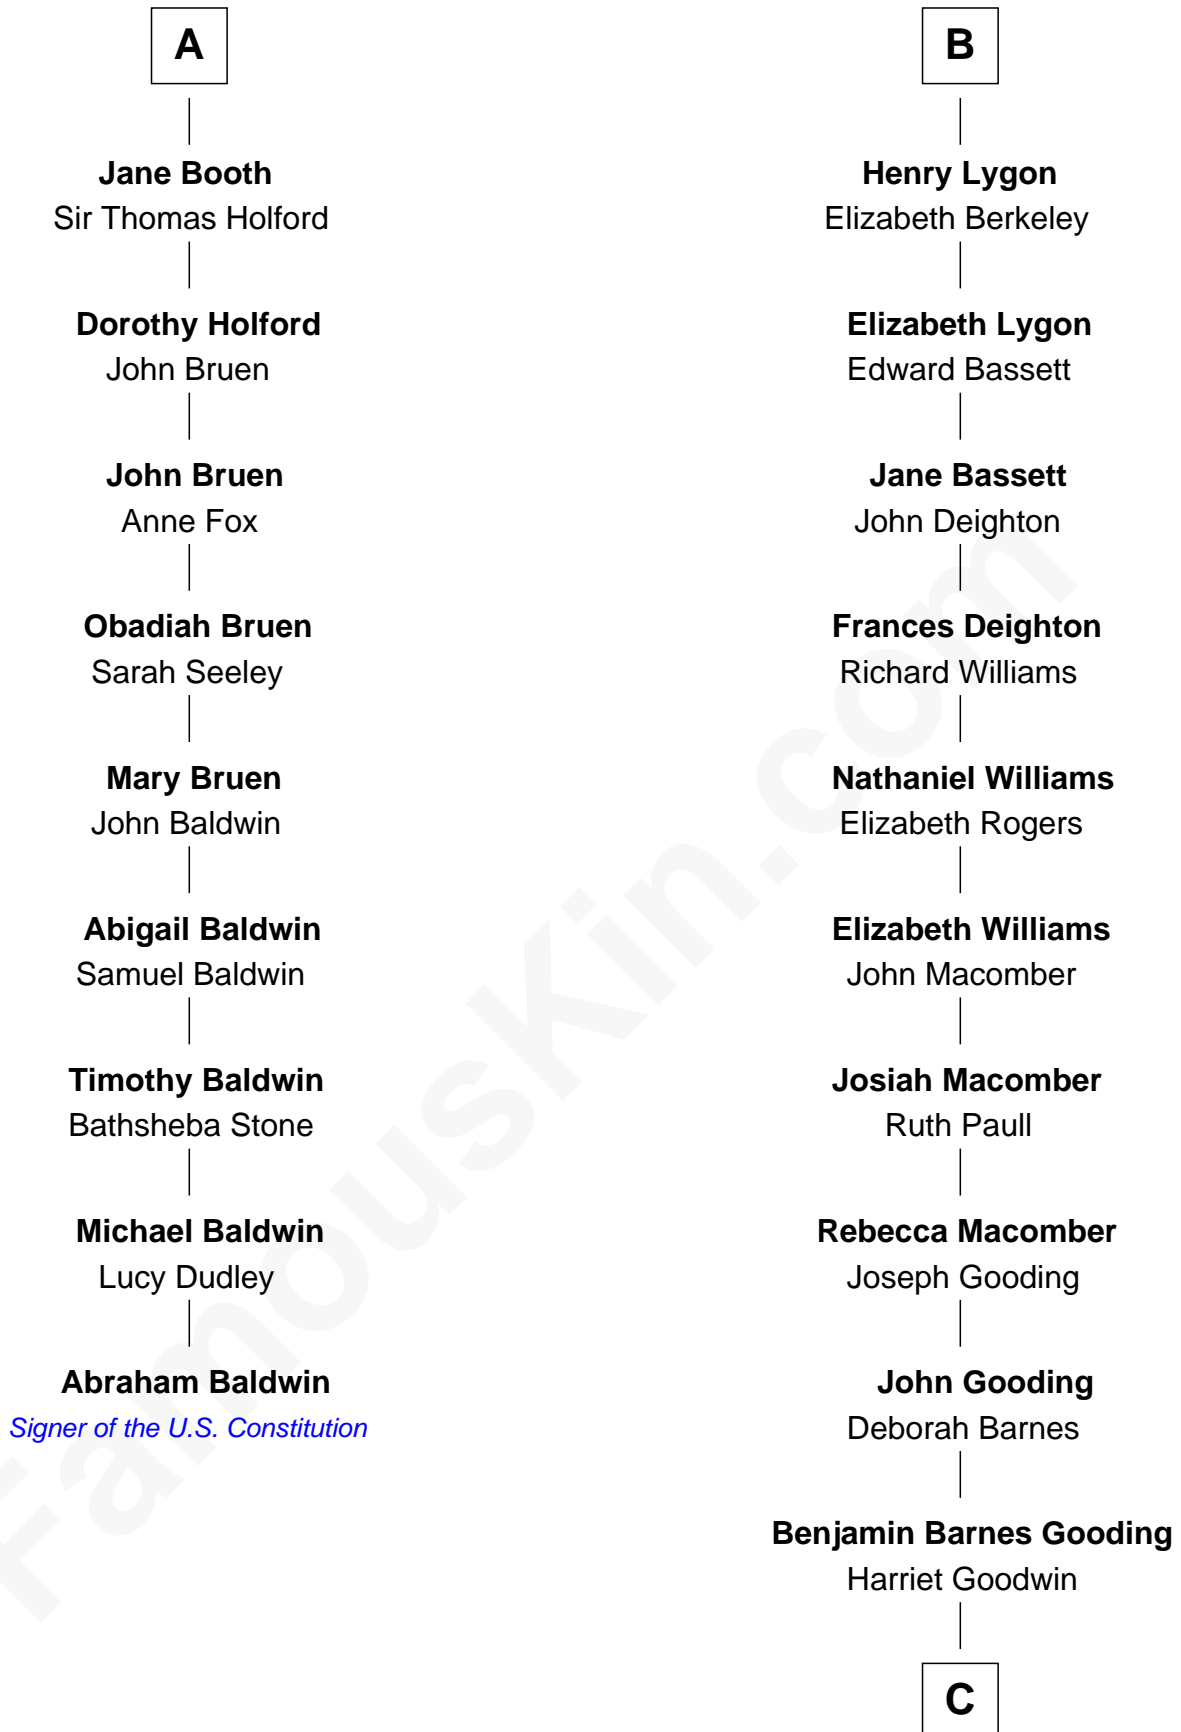

## Relationship Chart of

### Abraham Baldwin

*Signer of the U.S. Constitution*

15th cousin 3 times removed of

### Mary Winthrop Gooding

*Prolific Mayflower Descendant*

**C**

**Benjamin Winthrop Gooding**

Lydia Sprague Freeman

**Mary Winthrop Gooding**

*Prolific Mayflower Descendant*

FamousKin.com