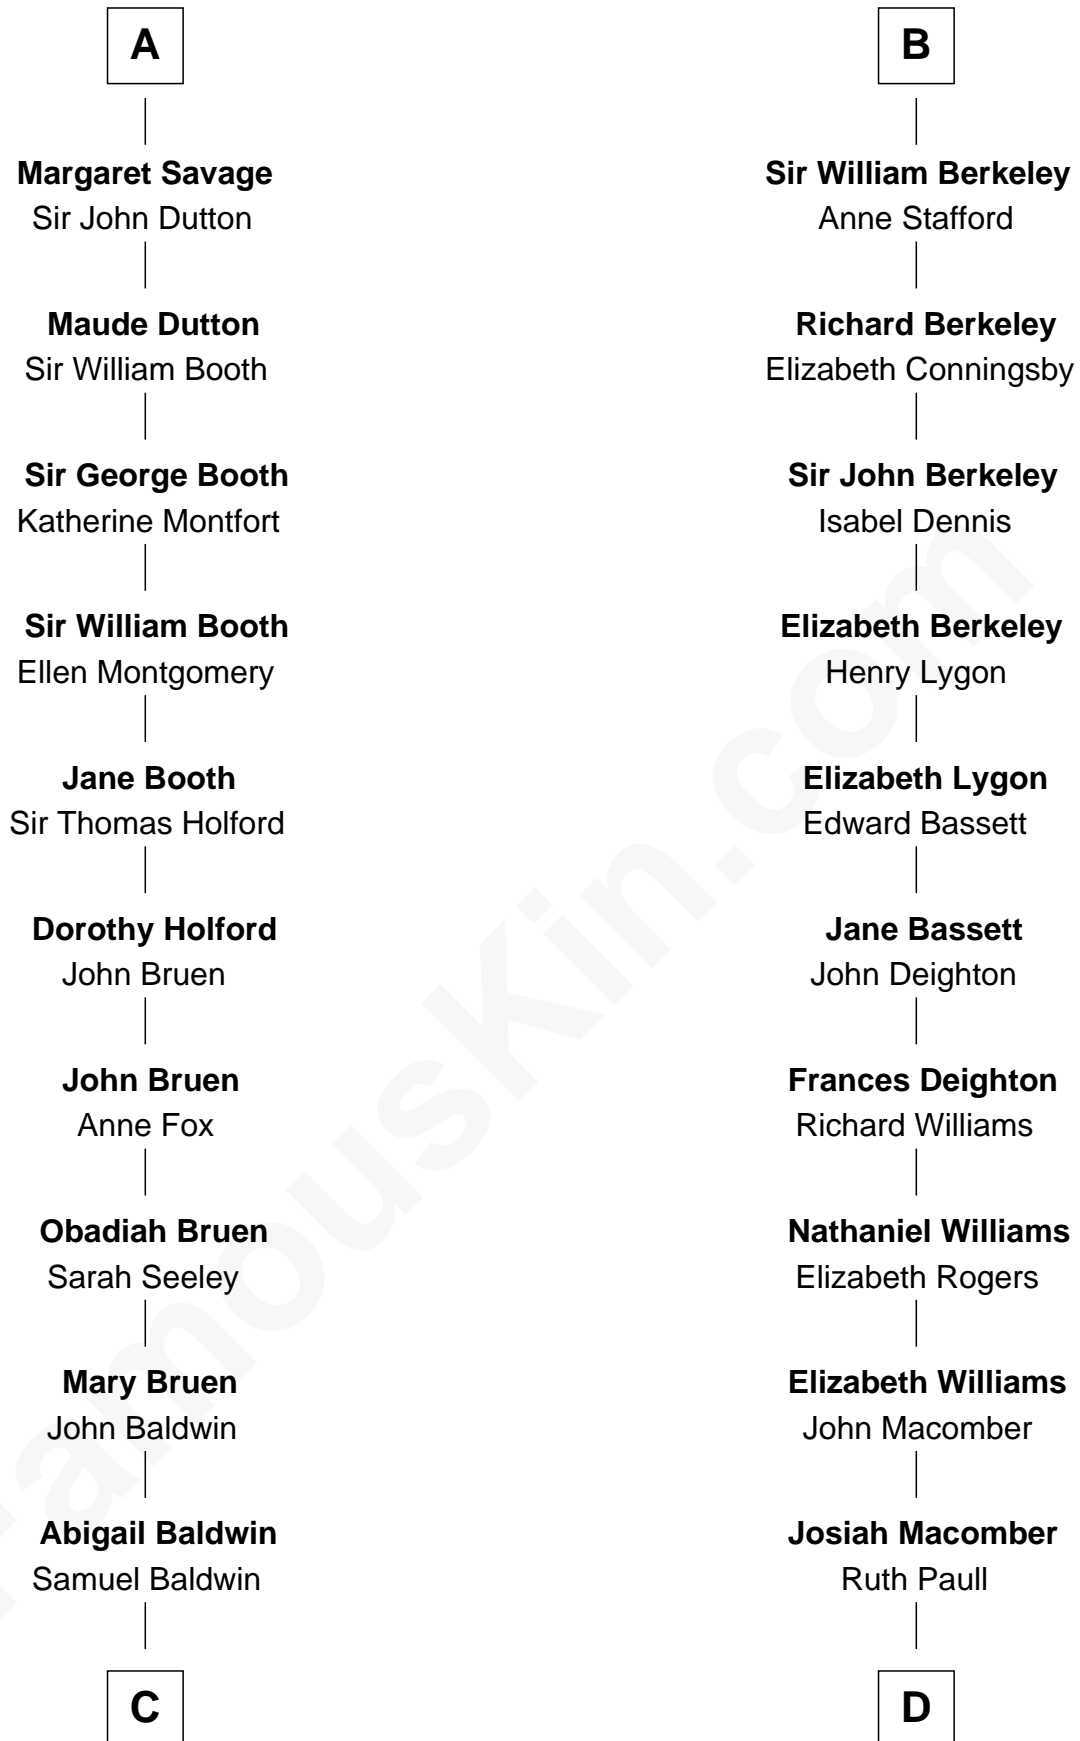

## Relationship Chart of

### Abraham Baldwin

*Signer of the U.S. Constitution*

19th cousin 2 times removed of

### Mary Winthrop Gooding

*Prolific Mayflower Descendant*

**C**

**Timothy Baldwin**  
Bathsheba Stone

**Michael Baldwin**  
Lucy Dudley

**Abraham Baldwin**  
*Signer of the U.S. Constitution*

**D**

**Rebecca Macomber**  
Joseph Gooding