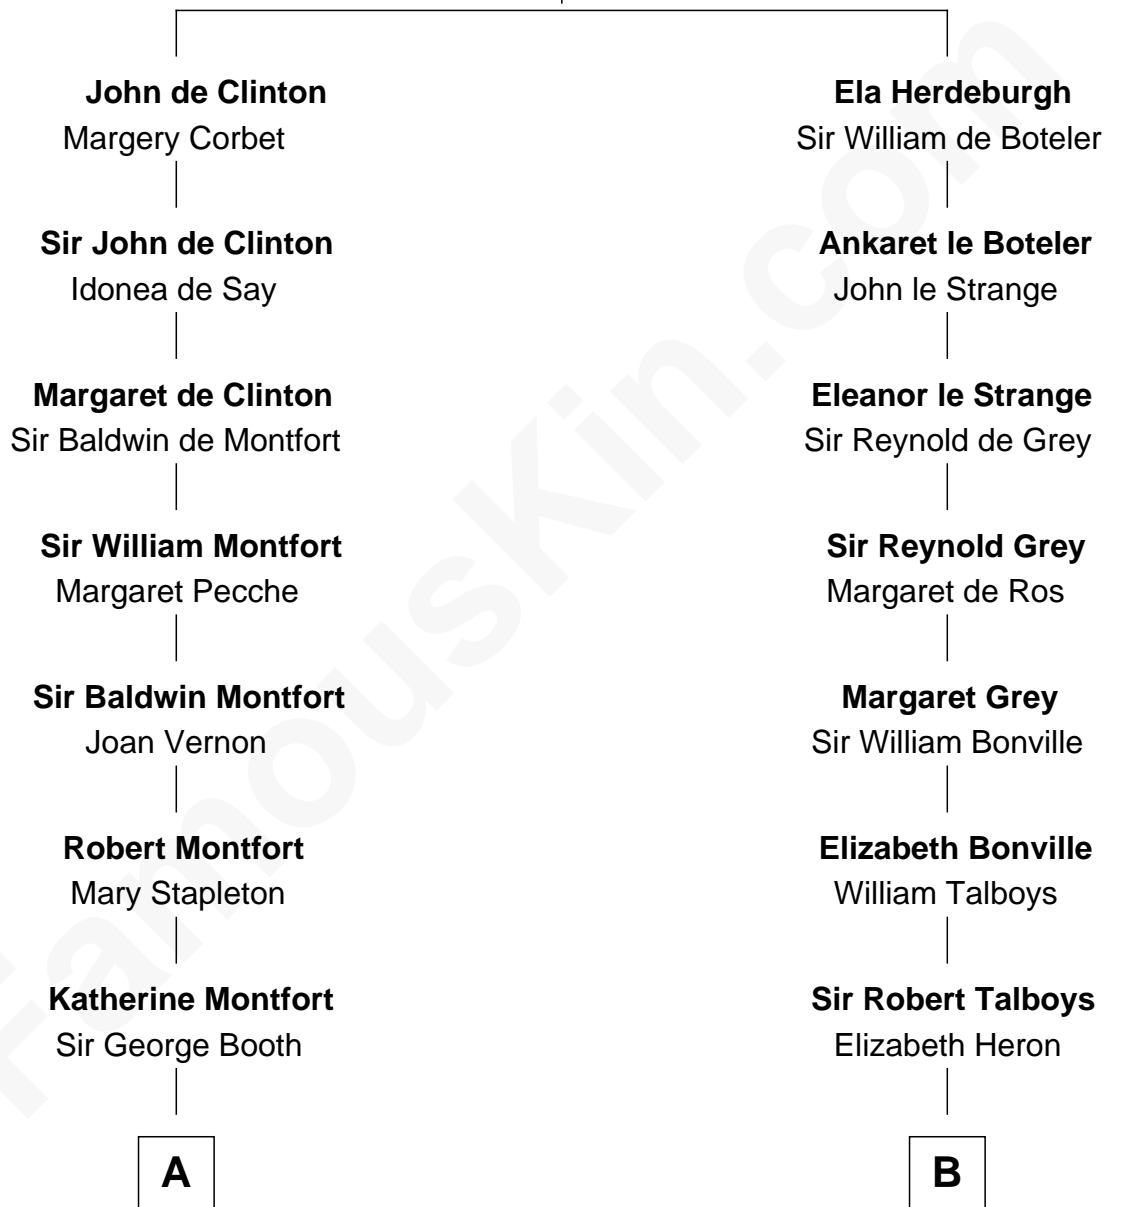

FamousKin.com Relationship Chart of

Abraham Baldwin

Signer of the U.S. Constitution

16th cousin 4 times removed of

Katharine Hepburn

Movie Actress

Ida de Odingsells

with husband

John de Clinton

with husband

Sir Roger de Herdeburgh

A

Sir William Booth
Ellen Montgomery

Jane Booth
Sir Thomas Holford

Dorothy Holford
John Bruen

John Bruen
Anne Fox

Obadiah Bruen
Sarah Seeley

Mary Bruen
John Baldwin

Abigail Baldwin
Samuel Baldwin

Timothy Baldwin
Bathsheba Stone

Michael Baldwin
Lucy Dudley

Abraham Baldwin
Signer of the U.S. Constitution

B

Maud Talboys
Sir Robert Tyrwhit