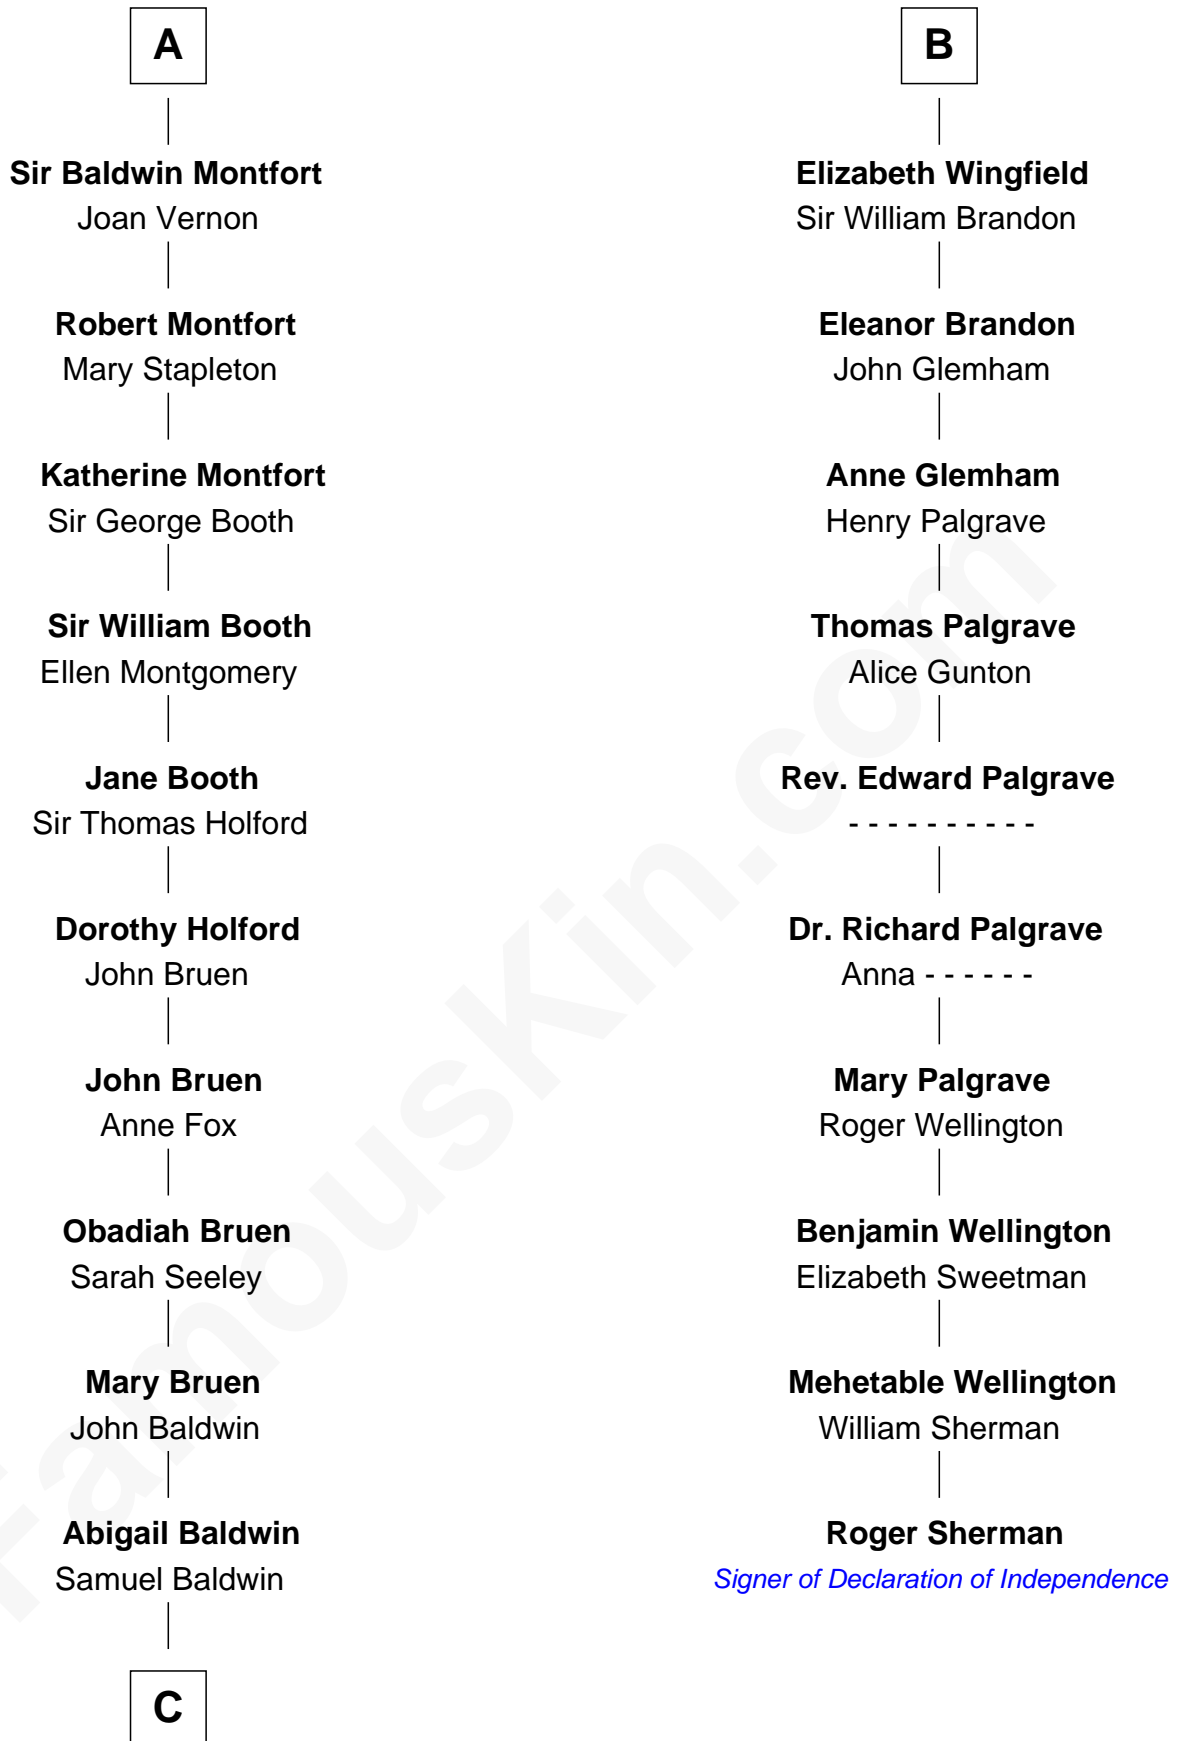

FamousKin.com Relationship Chart of

Abraham Baldwin

Signer of the U.S. Constitution

16th cousin 3 times removed of

Roger Sherman

Signer of the Declaration of Independence

Sir Humphrey de Bohun

Maud of Eu

C

—
Timothy Baldwin
Bathsheba Stone

—
Michael Baldwin
Lucy Dudley

—
Abraham Baldwin
Signer of the U.S. Constitution

FamousKin.com