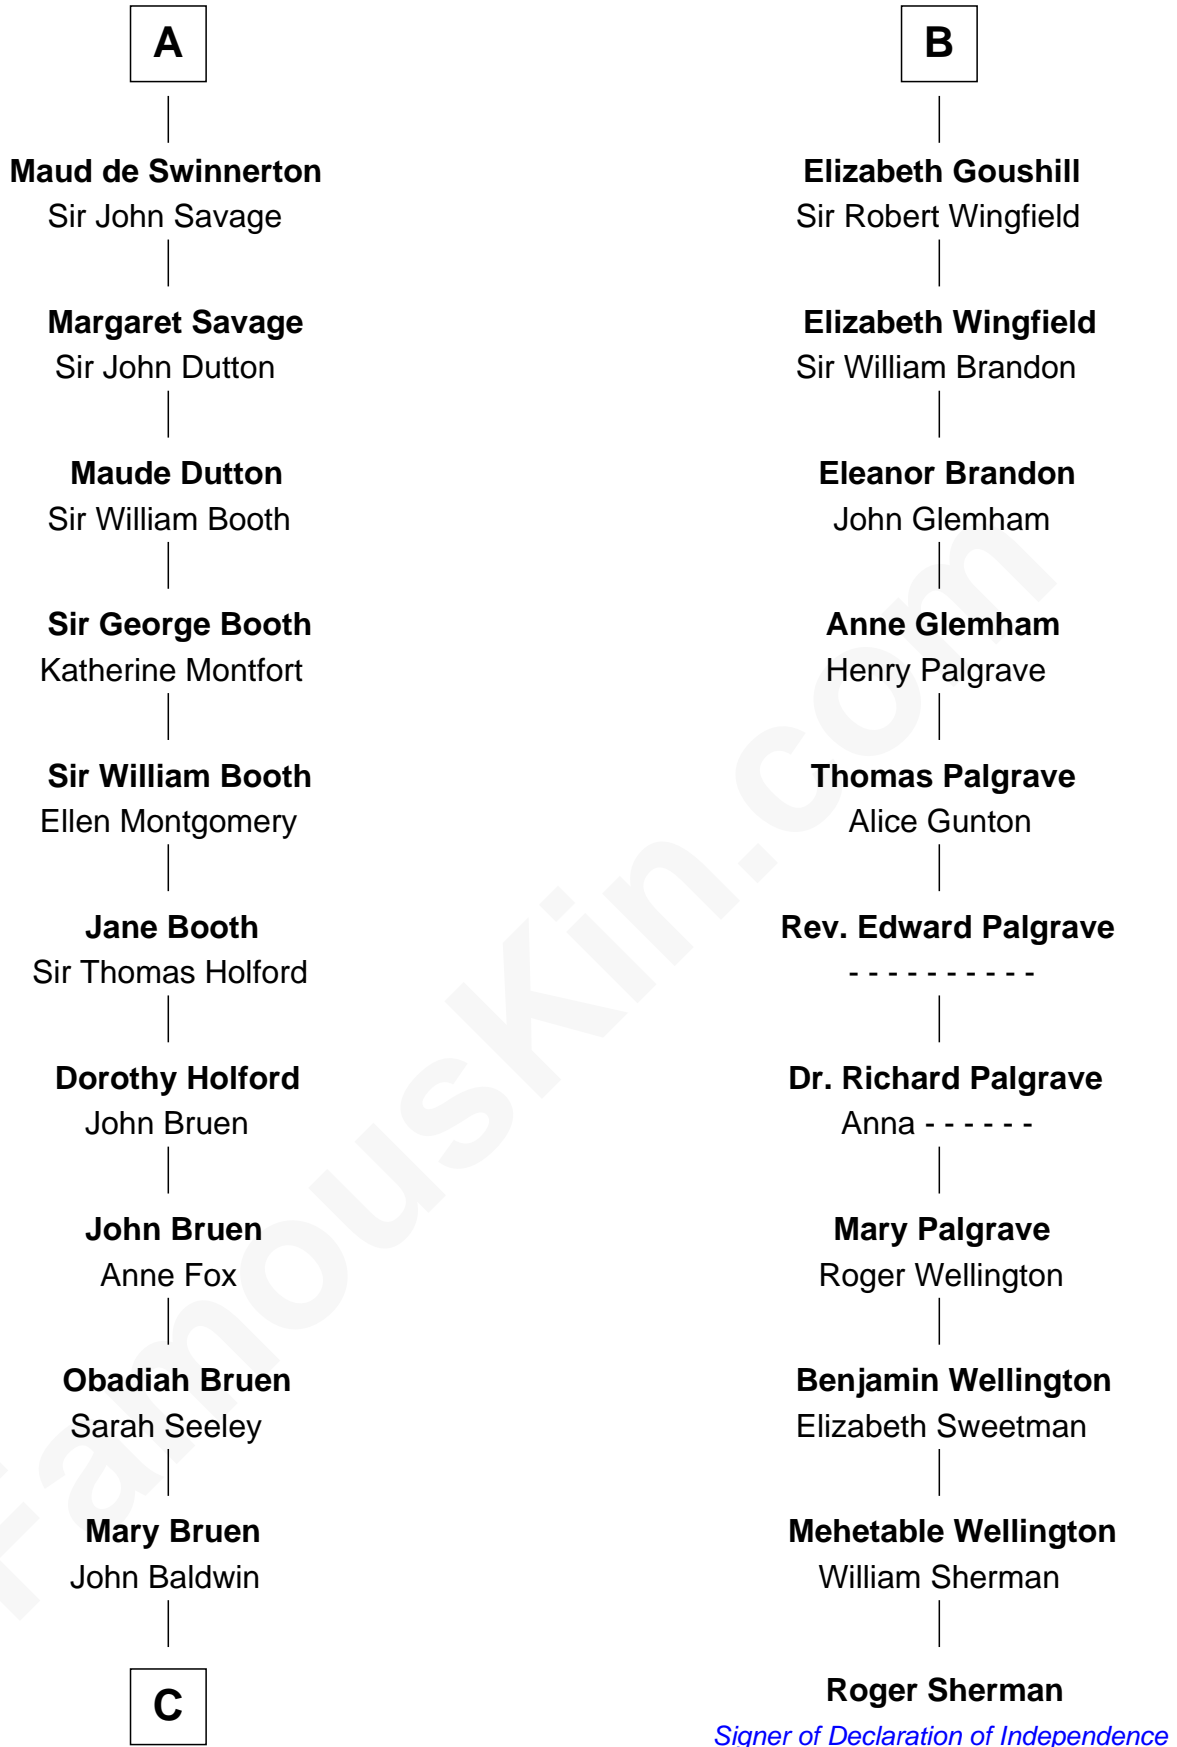

FamousKin.com

Relationship Chart of

Abraham Baldwin

Signer of the U.S. Constitution

17th cousin 3 times removed of

Roger Sherman

Signer of the Declaration of Independence

Henry II, King of England

Maude de Holland
Sir Thomas de Swinerton

Sir Richard Fitzalan
Elizabeth de Bohun

Sir Robert de Swinerton
Elizabeth de Beke

Elizabeth Fitzalan
Sir Robert Goushill

A

B

C

—
Abigail Baldwin

Samuel Baldwin

—
Timothy Baldwin

Bathsheba Stone

—
Michael Baldwin

Lucy Dudley

—
Abraham Baldwin

Signer of the U.S. Constitution

FamousKin.com