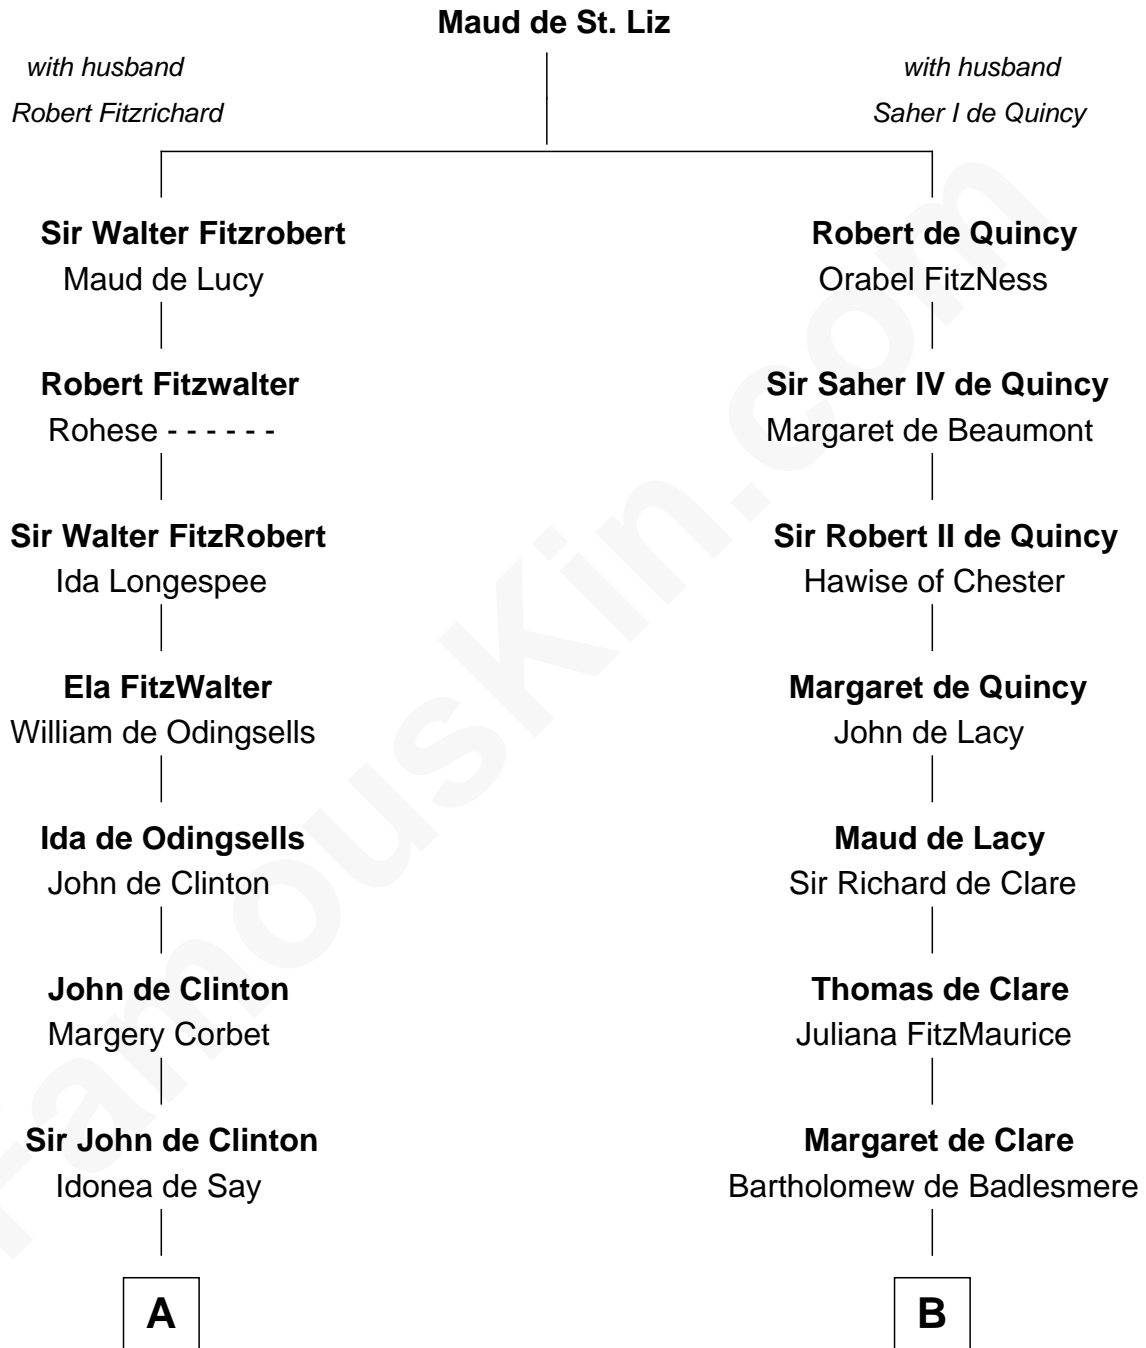

FamousKin.com

Relationship Chart of

Abraham Baldwin

Signer of the U.S. Constitution

20th cousin 1 time removed of

Roger Sherman

Signer of the Declaration of Independence

C

Mary Bruen
John Baldwin

Abigail Baldwin
Samuel Baldwin

Timothy Baldwin
Bathsheba Stone

Michael Baldwin
Lucy Dudley

Abraham Baldwin
Signer of the U.S. Constitution

D

Mary Palgrave
Roger Wellington

Benjamin Wellington
Elizabeth Sweetman

Mehetable Wellington
William Sherman

Roger Sherman
Signer of Declaration of Independence