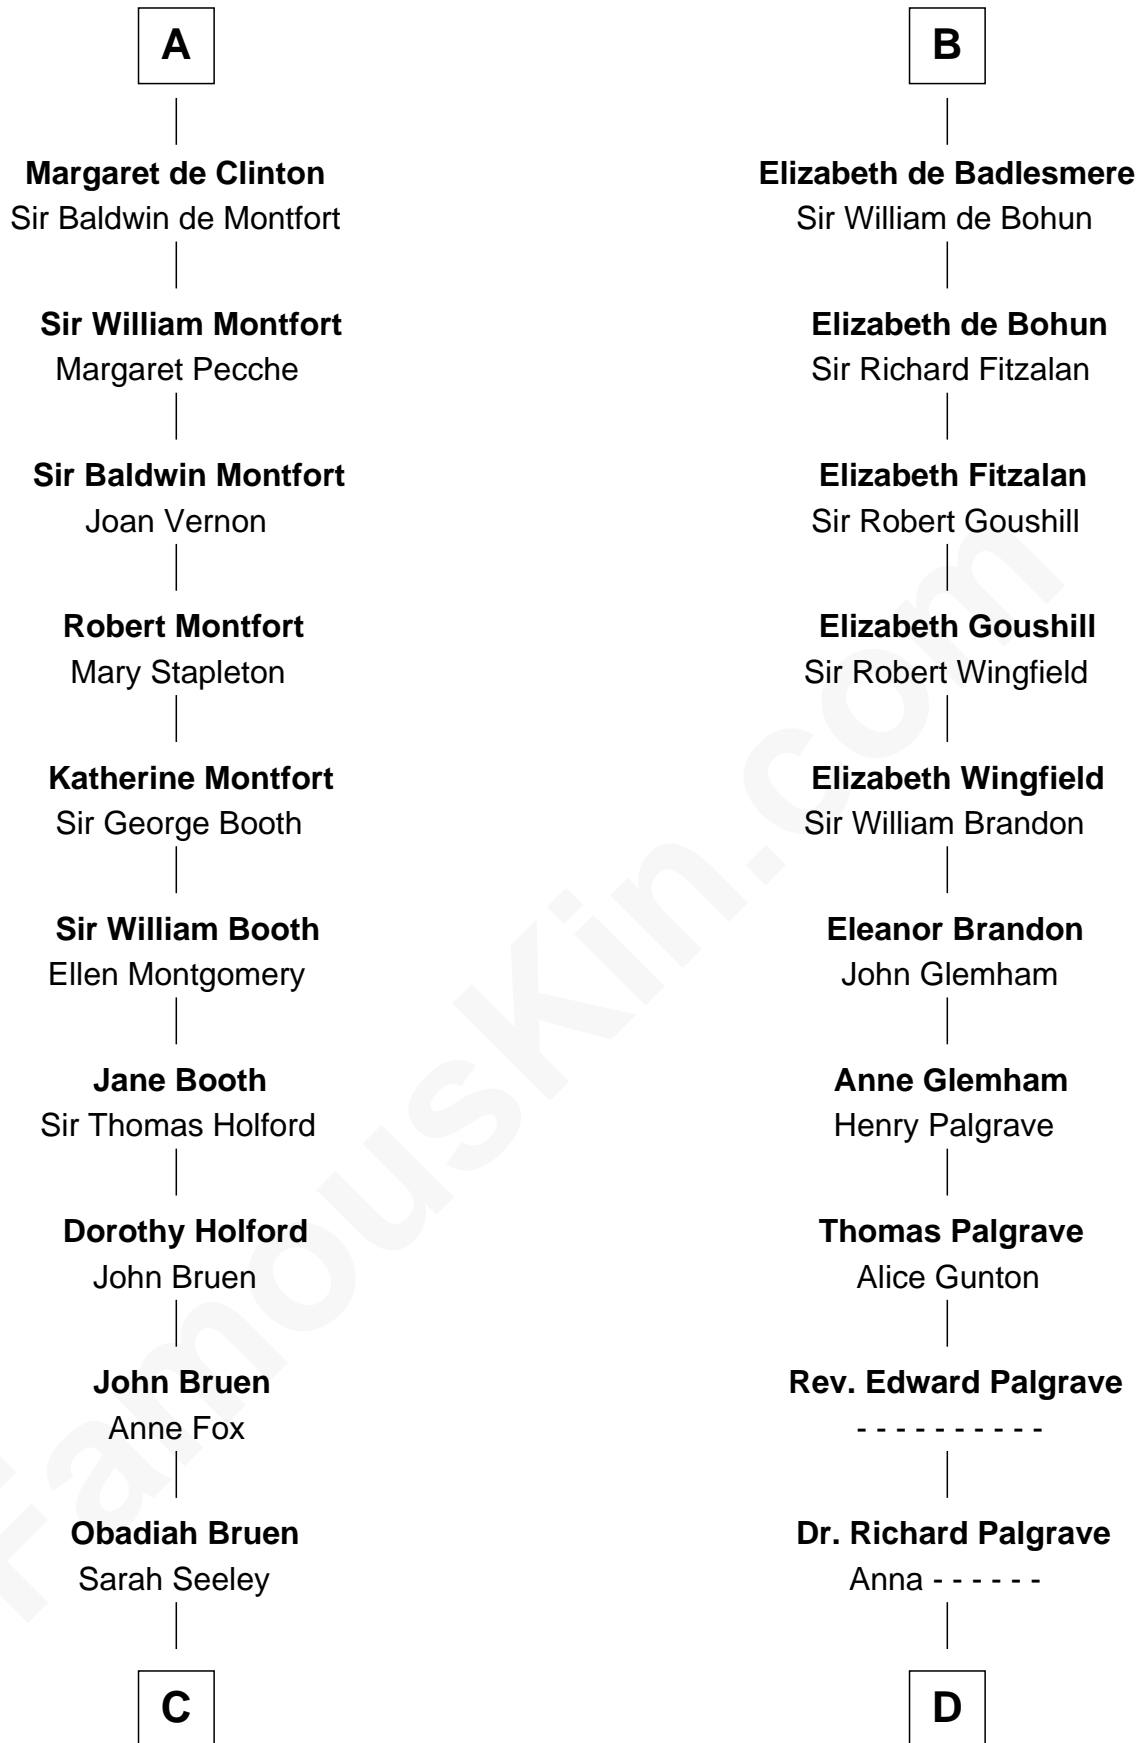

FamousKin.com

Relationship Chart of

Abraham Baldwin

Signer of the U.S. Constitution

20th cousin 1 time removed of

Roger Sherman

Signer of the Declaration of Independence

C

Mary Bruen
John Baldwin

Abigail Baldwin
Samuel Baldwin

Timothy Baldwin
Bathsheba Stone

Michael Baldwin
Lucy Dudley

Abraham Baldwin
Signer of the U.S. Constitution

D

Mary Palgrave
Roger Wellington

Benjamin Wellington
Elizabeth Sweetman

Mehetable Wellington
William Sherman

Roger Sherman
Signer of Declaration of Independence