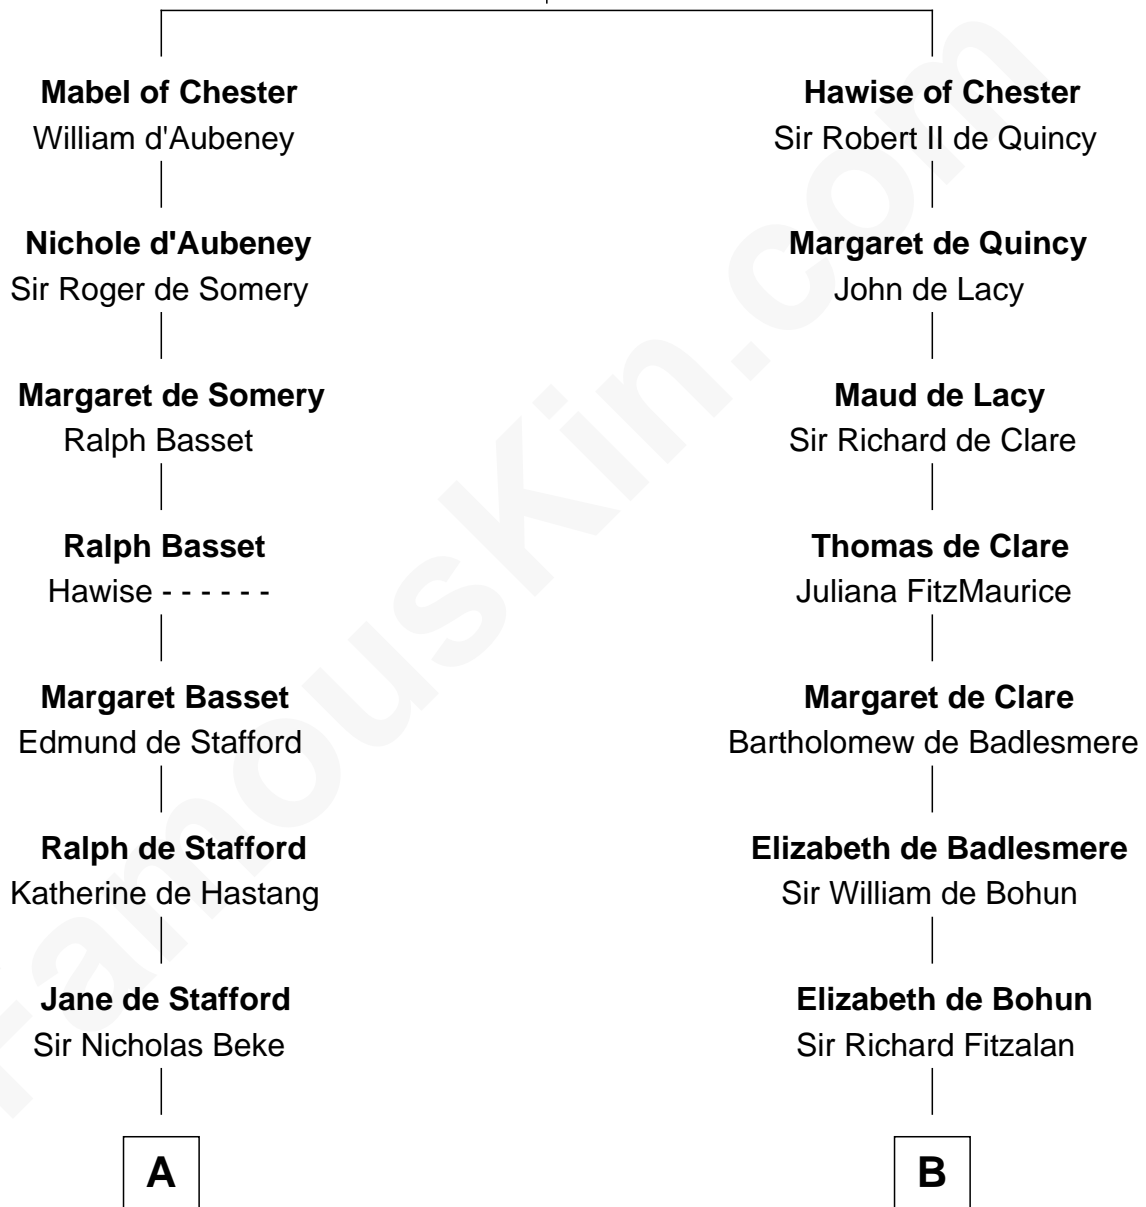

FamousKin.com

Relationship Chart of

Abraham Baldwin

Signer of the U.S. Constitution

18th cousin 3 times removed of

Roger Sherman

Signer of the Declaration of Independence

Hugh de Kevelioc
Bertrade de Montfort

C

Mary Bruen
John Baldwin

Abigail Baldwin
Samuel Baldwin

Timothy Baldwin
Bathsheba Stone

Michael Baldwin
Lucy Dudley

Abraham Baldwin
Signer of the U.S. Constitution

D

Mehetable Wellington
William Sherman