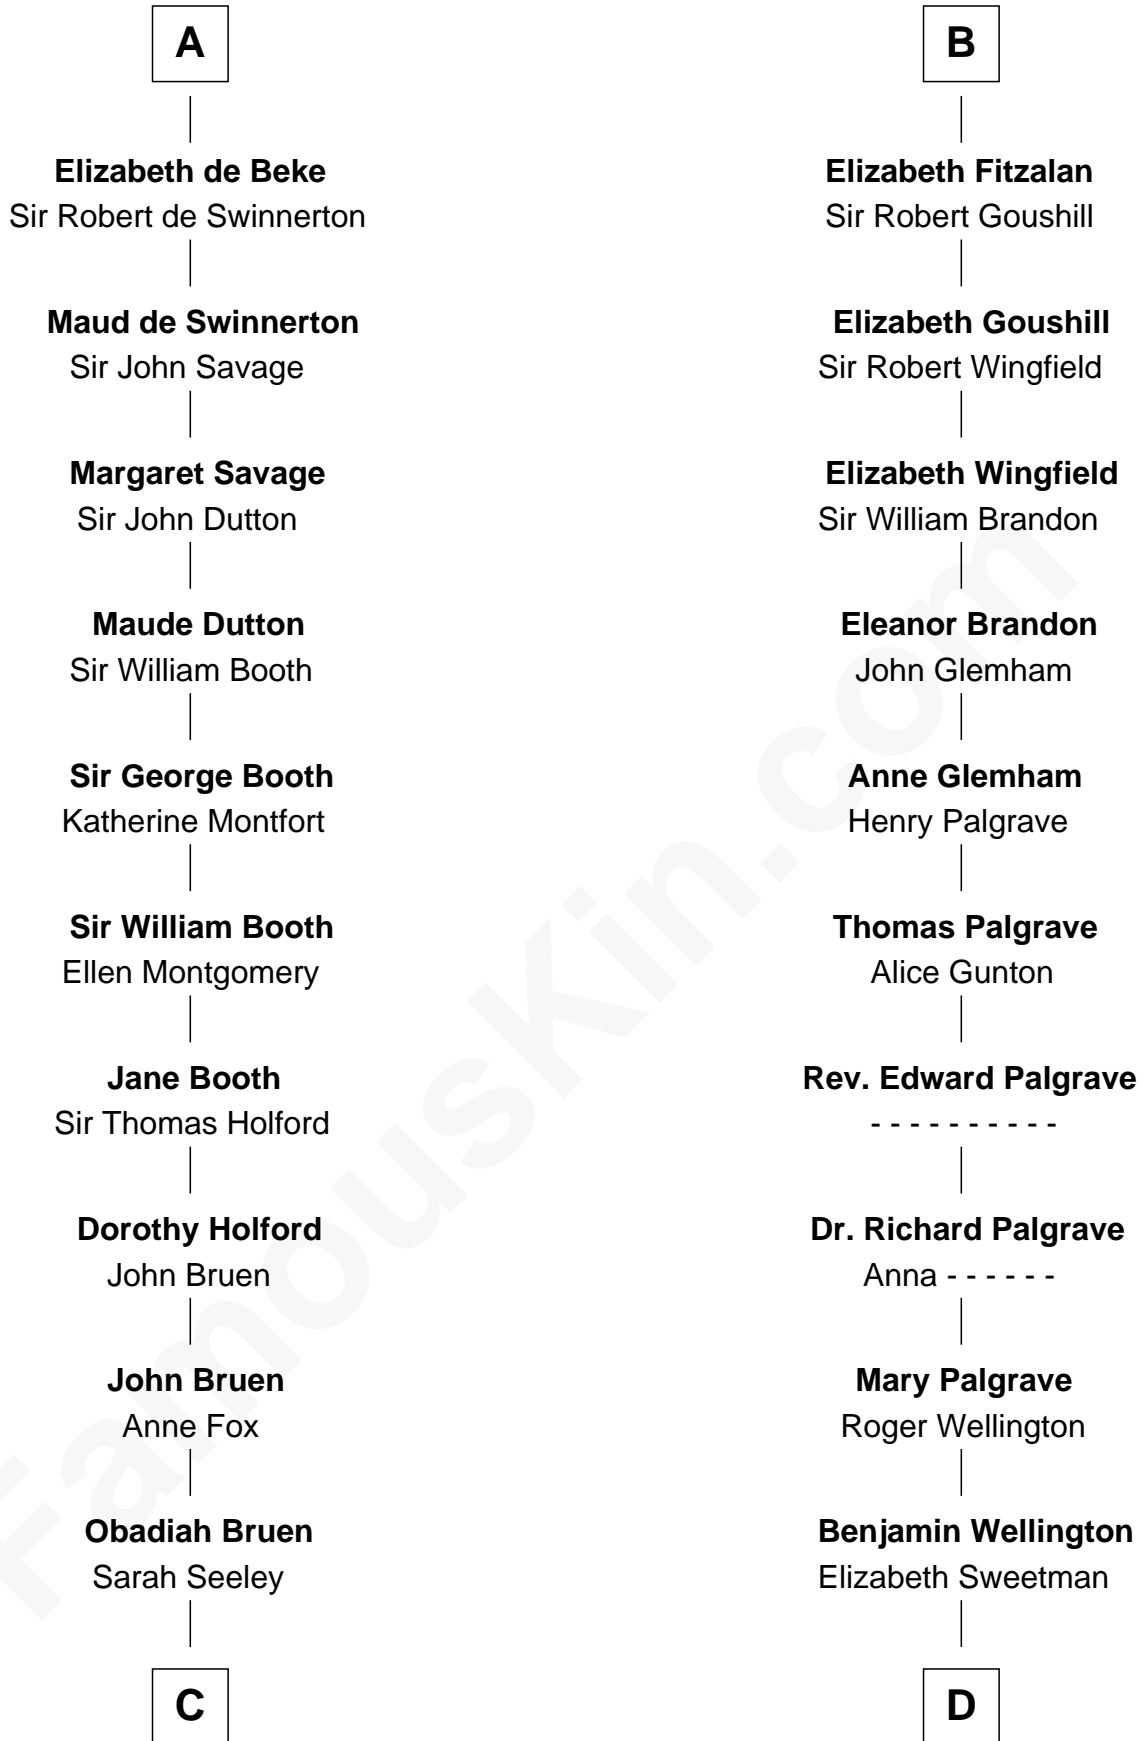

FamousKin.com

Relationship Chart of

Abraham Baldwin

Signer of the U.S. Constitution

18th cousin 3 times removed of

Roger Sherman

Signer of the Declaration of Independence

Hugh de Kevelioc
Bertrade de Montfort

C

Mary Bruen
John Baldwin

Abigail Baldwin
Samuel Baldwin

Timothy Baldwin
Bathsheba Stone

Michael Baldwin
Lucy Dudley

Abraham Baldwin
Signer of the U.S. Constitution

D

Mehetable Wellington
William Sherman