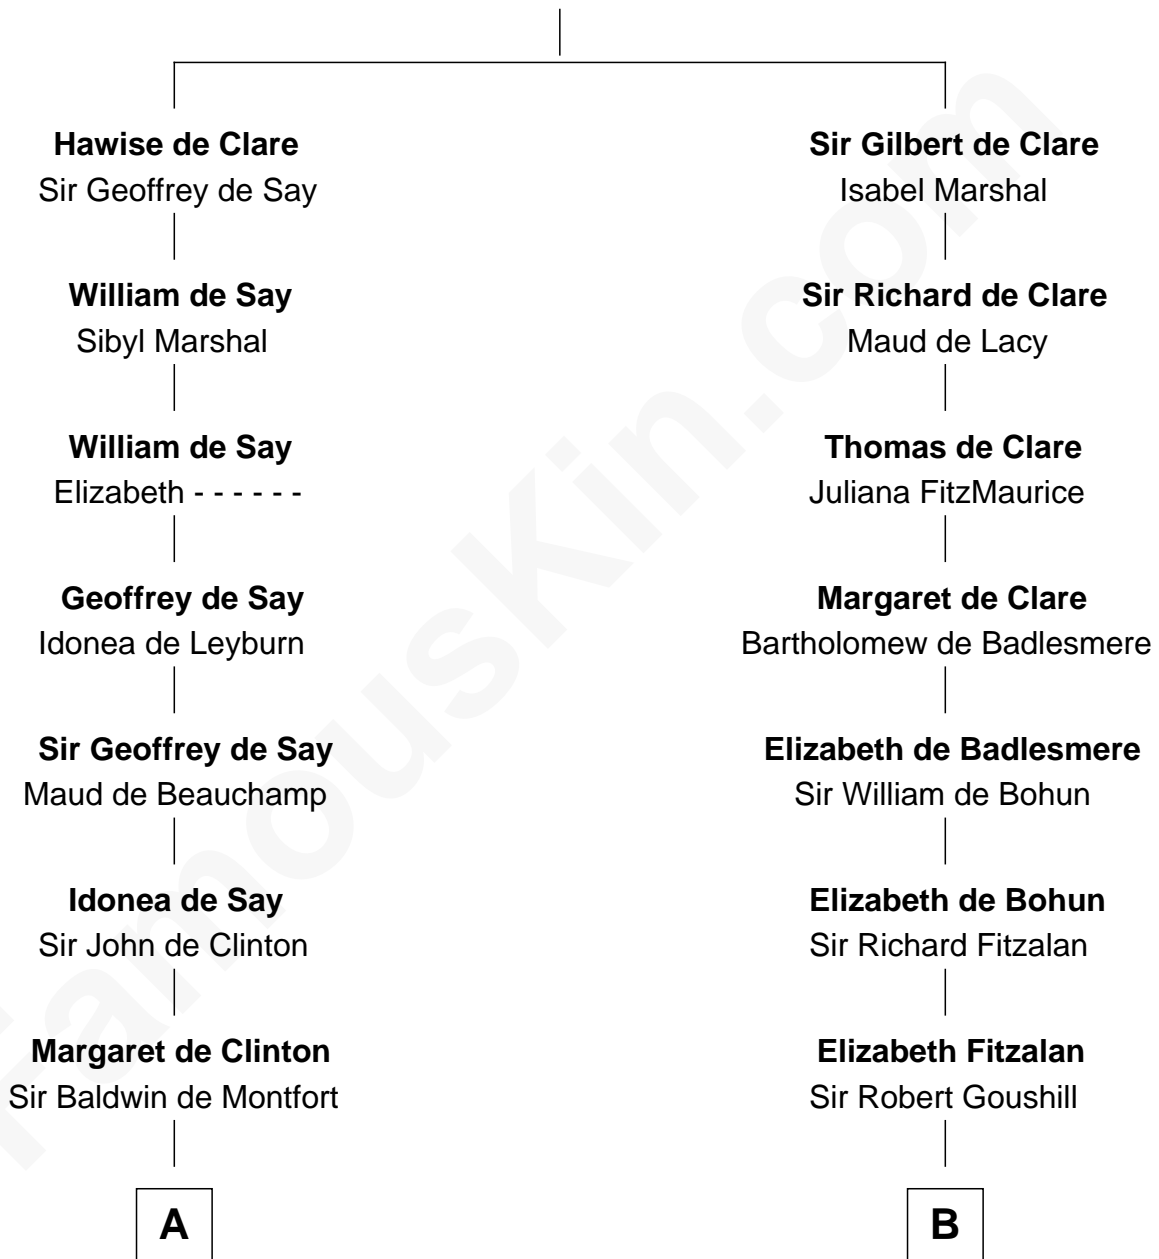

FamousKin.com

Relationship Chart of

Abraham Baldwin

Signer of the U.S. Constitution

17th cousin 3 times removed of

Roger Sherman

Signer of the Declaration of Independence

Richard de Clare
Amice of Gloucester

C

—
Abigail Baldwin

Samuel Baldwin

—
Timothy Baldwin

Bathsheba Stone

—
Michael Baldwin

Lucy Dudley

—
Abraham Baldwin