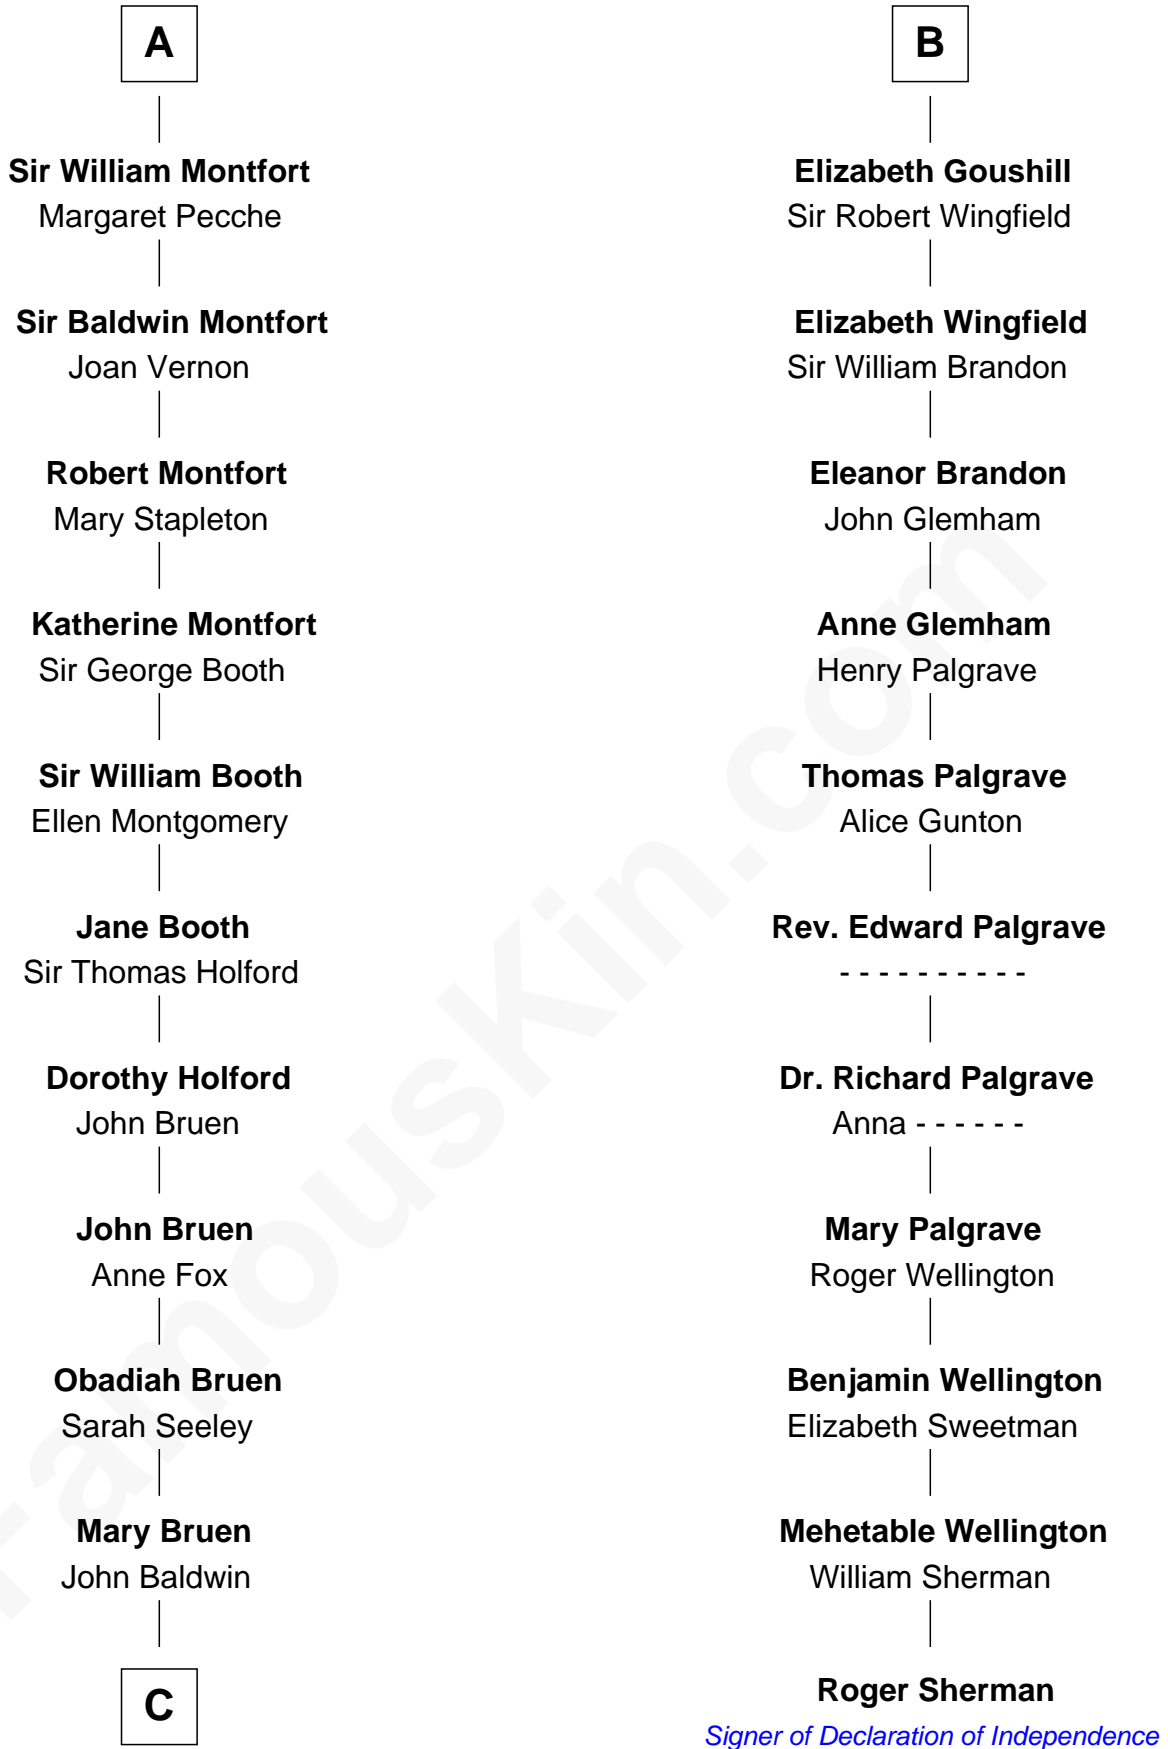

FamousKin.com

Relationship Chart of

Abraham Baldwin

Signer of the U.S. Constitution

17th cousin 3 times removed of

Roger Sherman

Signer of the Declaration of Independence

Richard de Clare
Amice of Gloucester

C

—
Abigail Baldwin

Samuel Baldwin

—
Timothy Baldwin

Bathsheba Stone

—
Michael Baldwin

Lucy Dudley

—
Abraham Baldwin