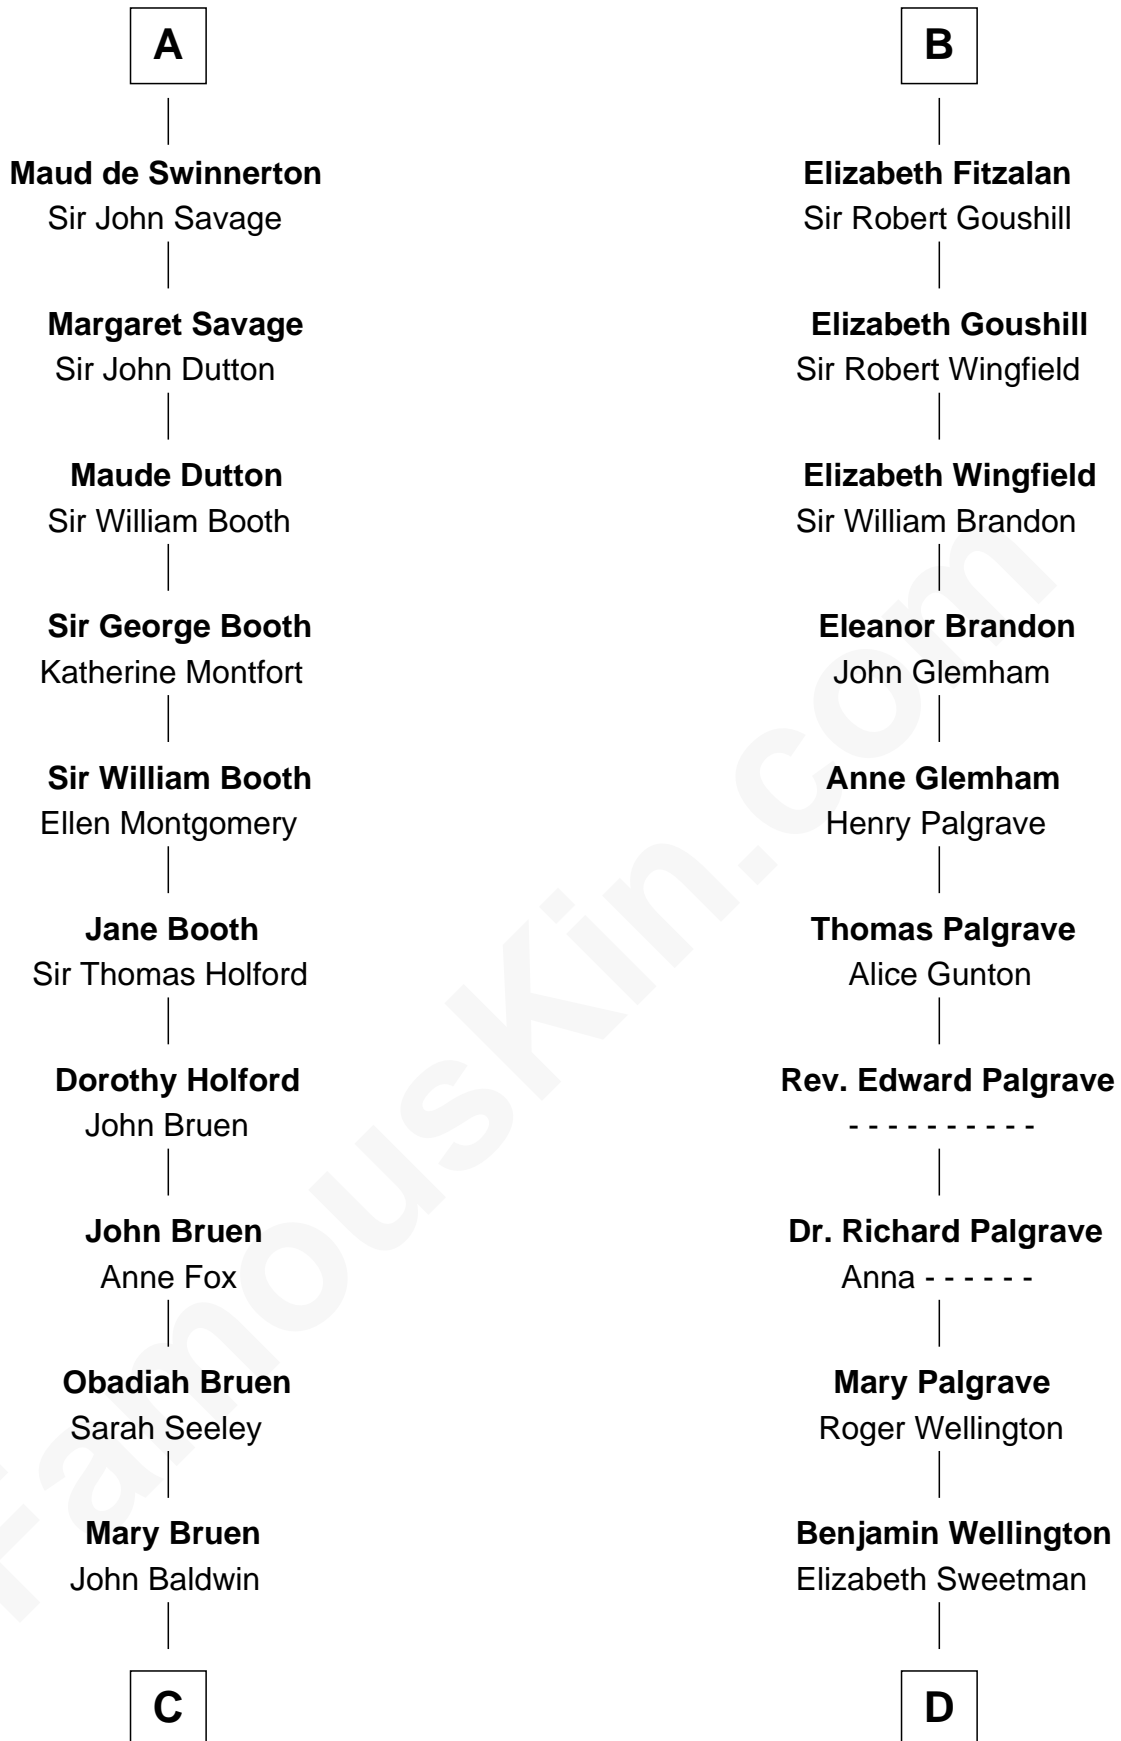

FamousKin.com

Relationship Chart of

Abraham Baldwin

Signer of the U.S. Constitution

18th cousin 2 times removed of

Roger Sherman

Signer of the Declaration of Independence

C

Abigail Baldwin
Samuel Baldwin

Timothy Baldwin
Bathsheba Stone

Michael Baldwin
Lucy Dudley

Abraham Baldwin
Signer of the U.S. Constitution

D

Mehetable Wellington
William Sherman

Roger Sherman
Signer of Declaration of Independence