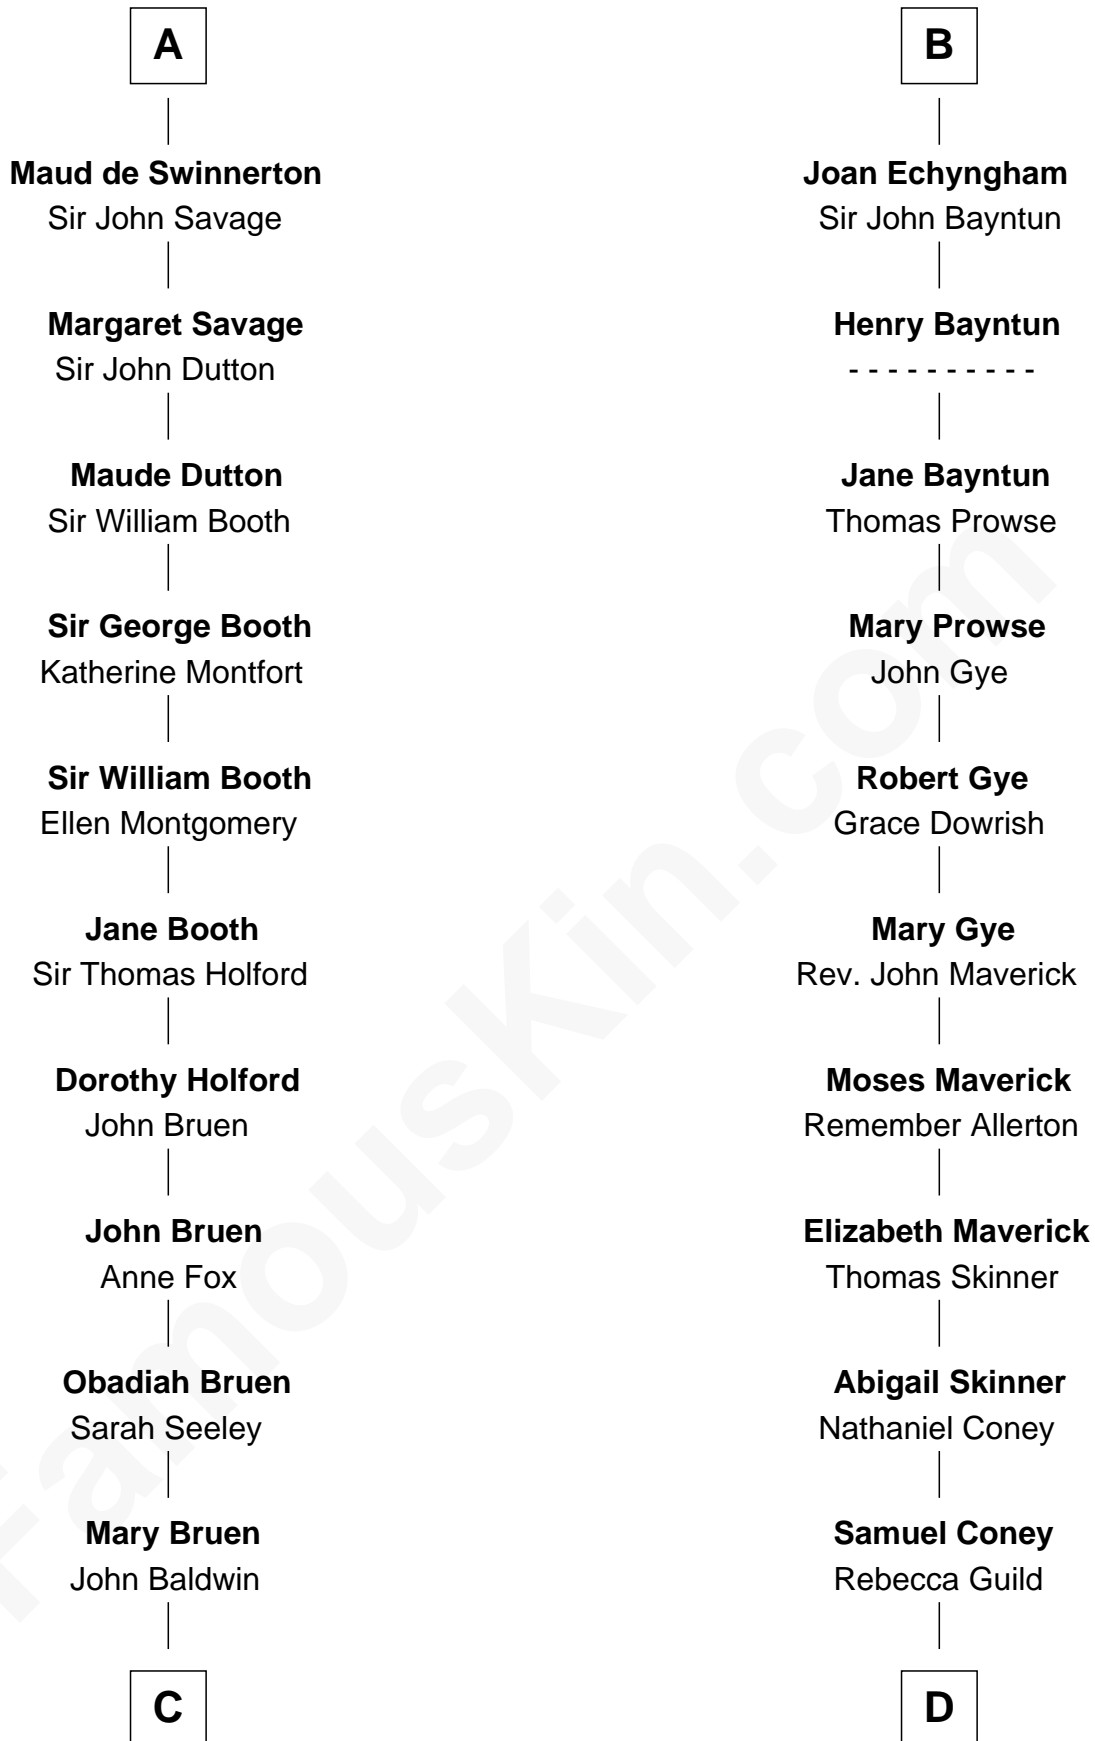

# FamousKin.com Relationship Chart of

**Abraham Baldwin**

*Signer of the U.S. Constitution*

19th cousin 1 time removed of

**Samuel Cony**

*31st Governor of Maine*

**Henry II, King of England**

*not married*  
*Ida de Tony*

**Ela Longespee**  
Sir Roger la Zouche

**Edmund Plantagenet**  
Blanche of Artois

**Sir Alan la Zouche**  
Eleanor de Segrave

**Henry Plantagenet**  
Maud de Chaworth

**Maude la Zouche**  
Sir Robert de Holland

**Eleanor Plantagenet**  
Richard Fitzalan

**Maude de Holland**  
Sir Thomas de Swinerton

**John Fitzalan**  
Eleanor Maltravers

**Sir Robert de Swinerton**  
Elizabeth de Beke

**Joan Fitzalan**  
Sir William Echyngham

**A**

**B**

**C**

**Abigail Baldwin**  
Samuel Baldwin

**Timothy Baldwin**  
Bathsheba Stone

**Michael Baldwin**  
Lucy Dudley

**Abraham Baldwin**  
*Signer of the U.S. Constitution*

**D**