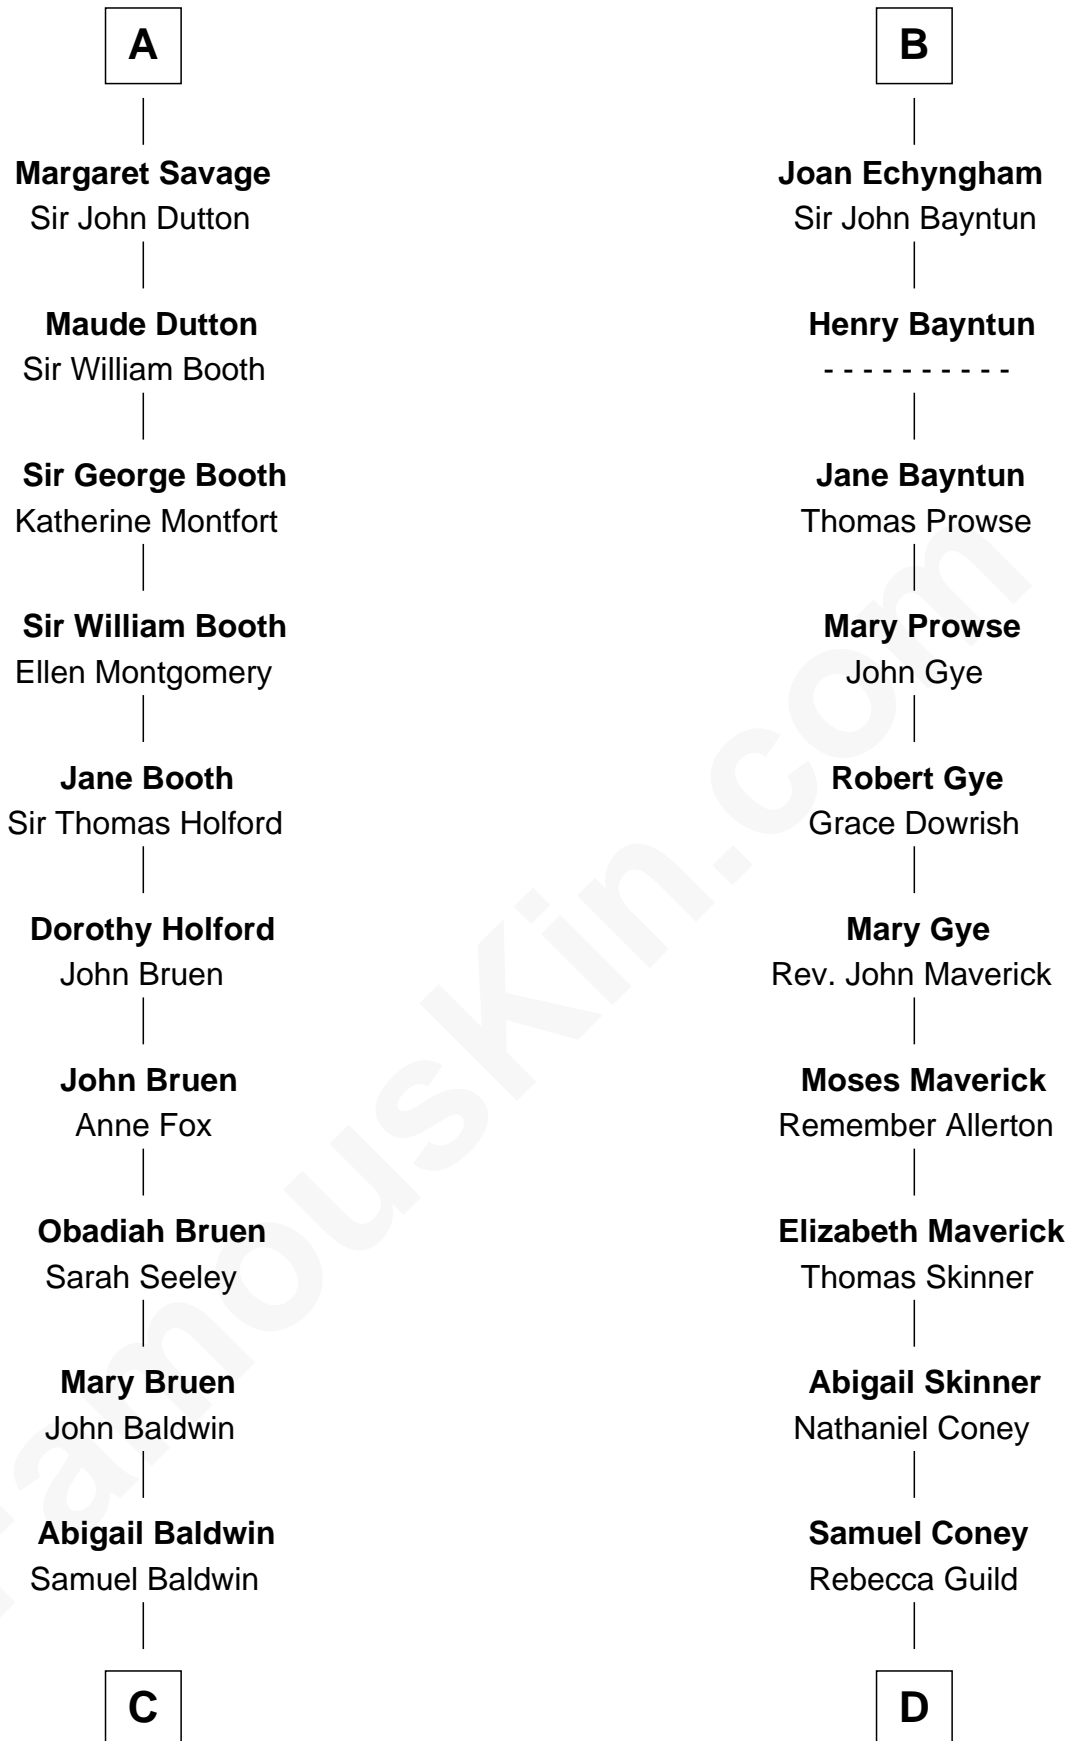

FamousKin.com Relationship Chart of

Abraham Baldwin

Signer of the U.S. Constitution

19th cousin of

Samuel Cony

31st Governor of Maine

Sir Roger de Quincy

Helen of Galloway

FamousKin.com