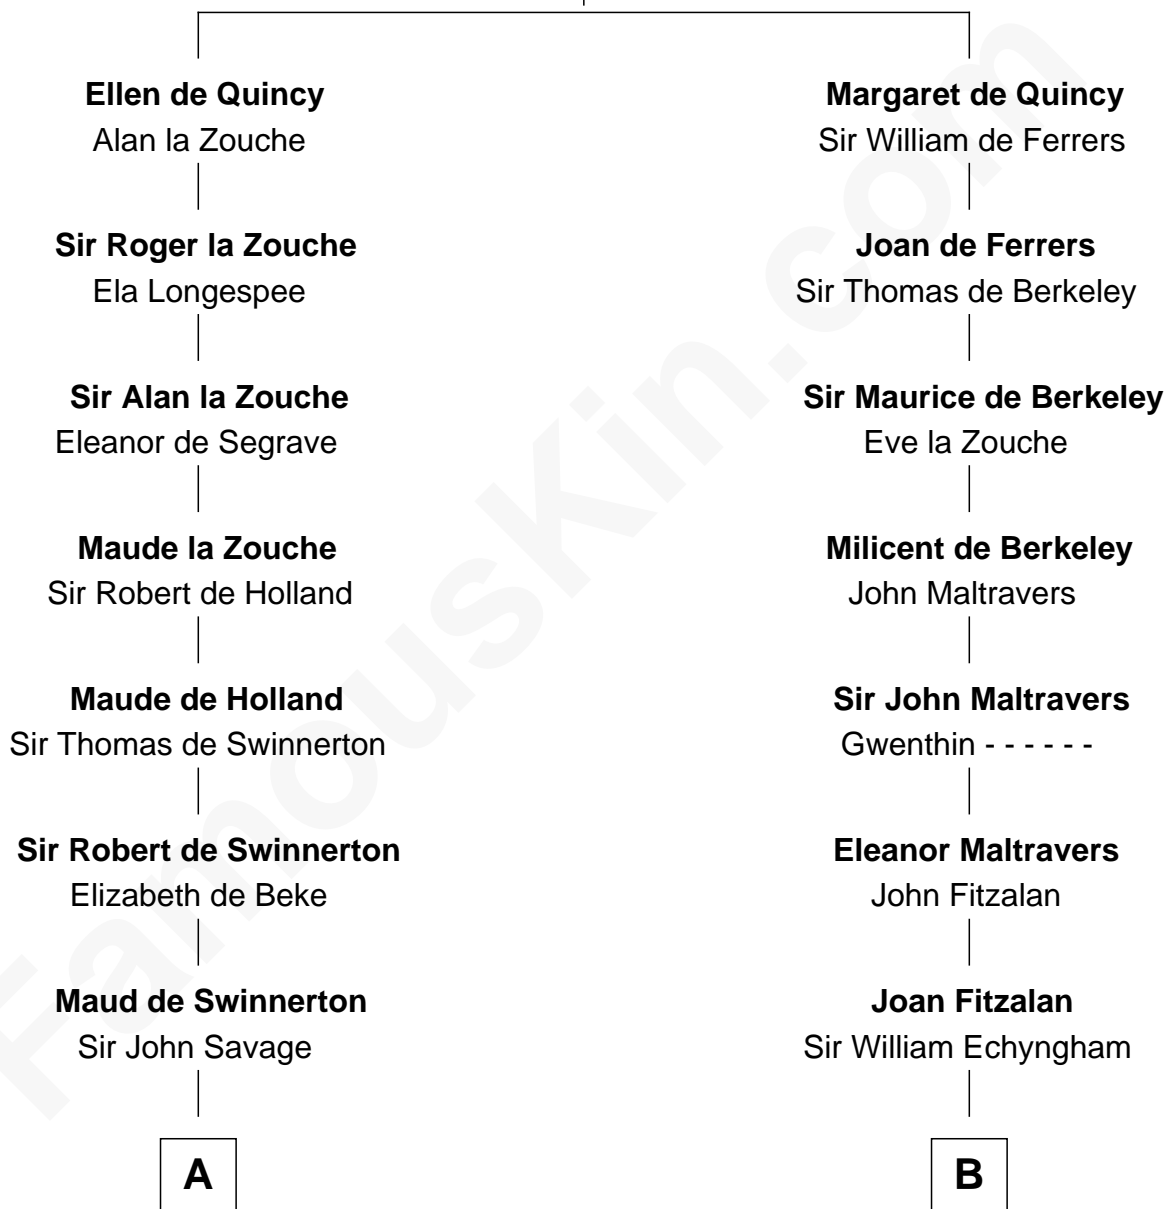

FamousKin.com Relationship Chart of

Abraham Baldwin

Signer of the U.S. Constitution

19th cousin of

Samuel Cony

31st Governor of Maine

Sir Roger de Quincy

Helen of Galloway

FamousKin.com