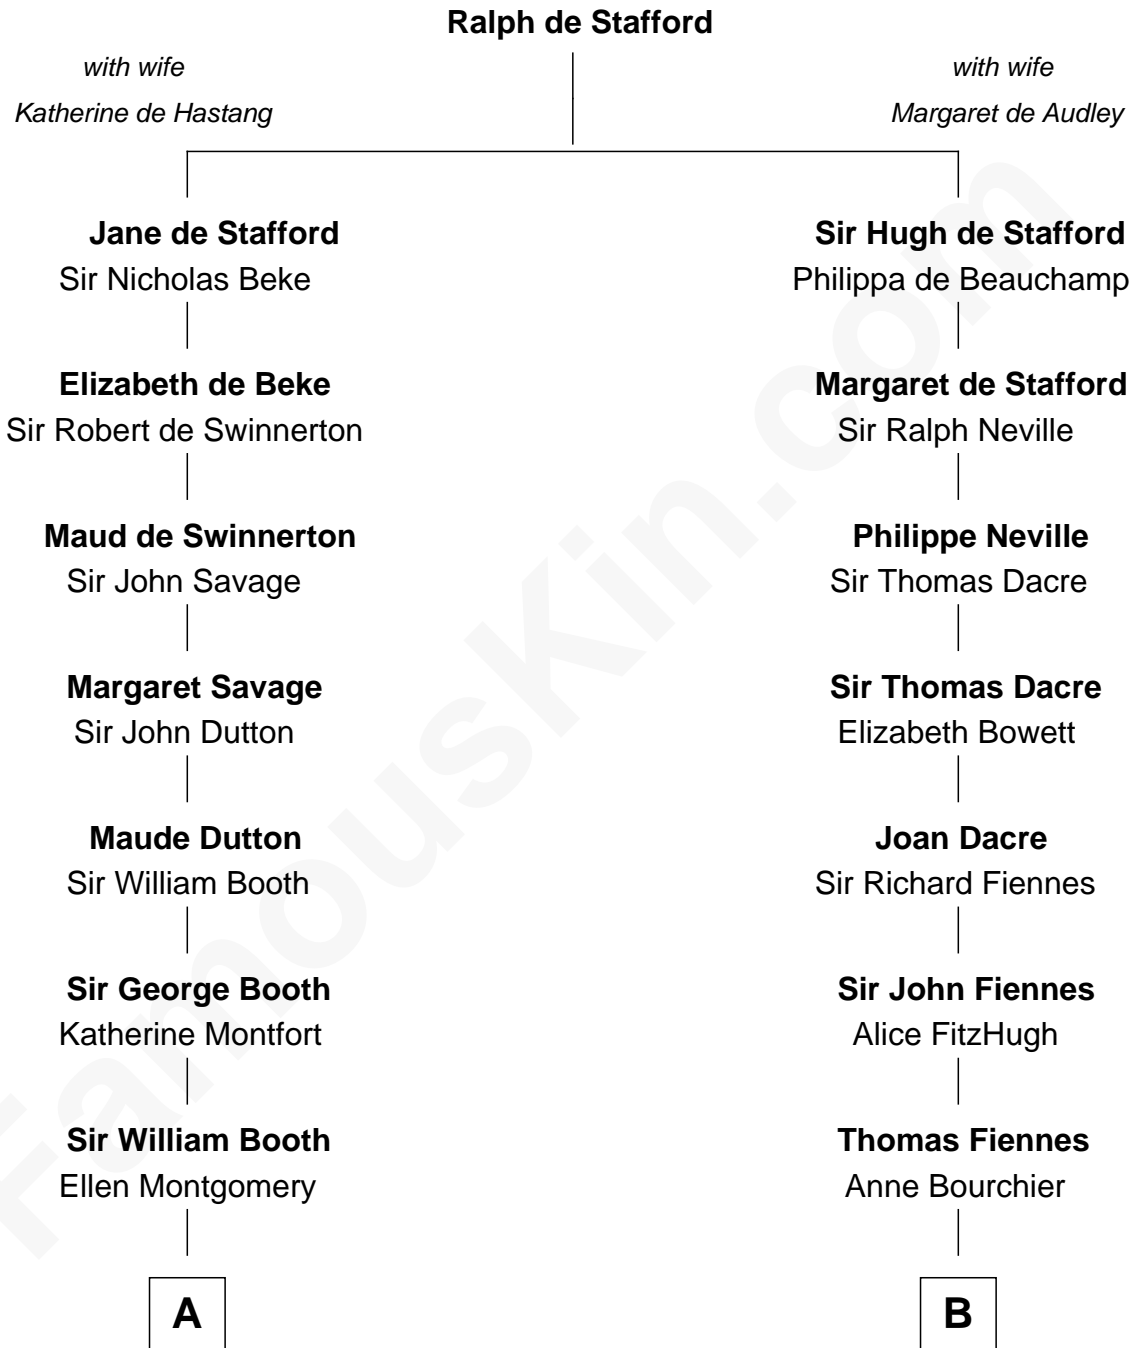

FamousKin.com Relationship Chart of

Abraham Baldwin

Signer of the U.S. Constitution

15th cousin 5 times removed of

Frank Lloyd Wright

American Architect

C

—
Martha Hubbard

David Wright
—

Rev. David Wright

Abigail Goddard
—

William Carey Wright

Anna Lloyd Jones
—

Frank Lloyd Wright

American Architect