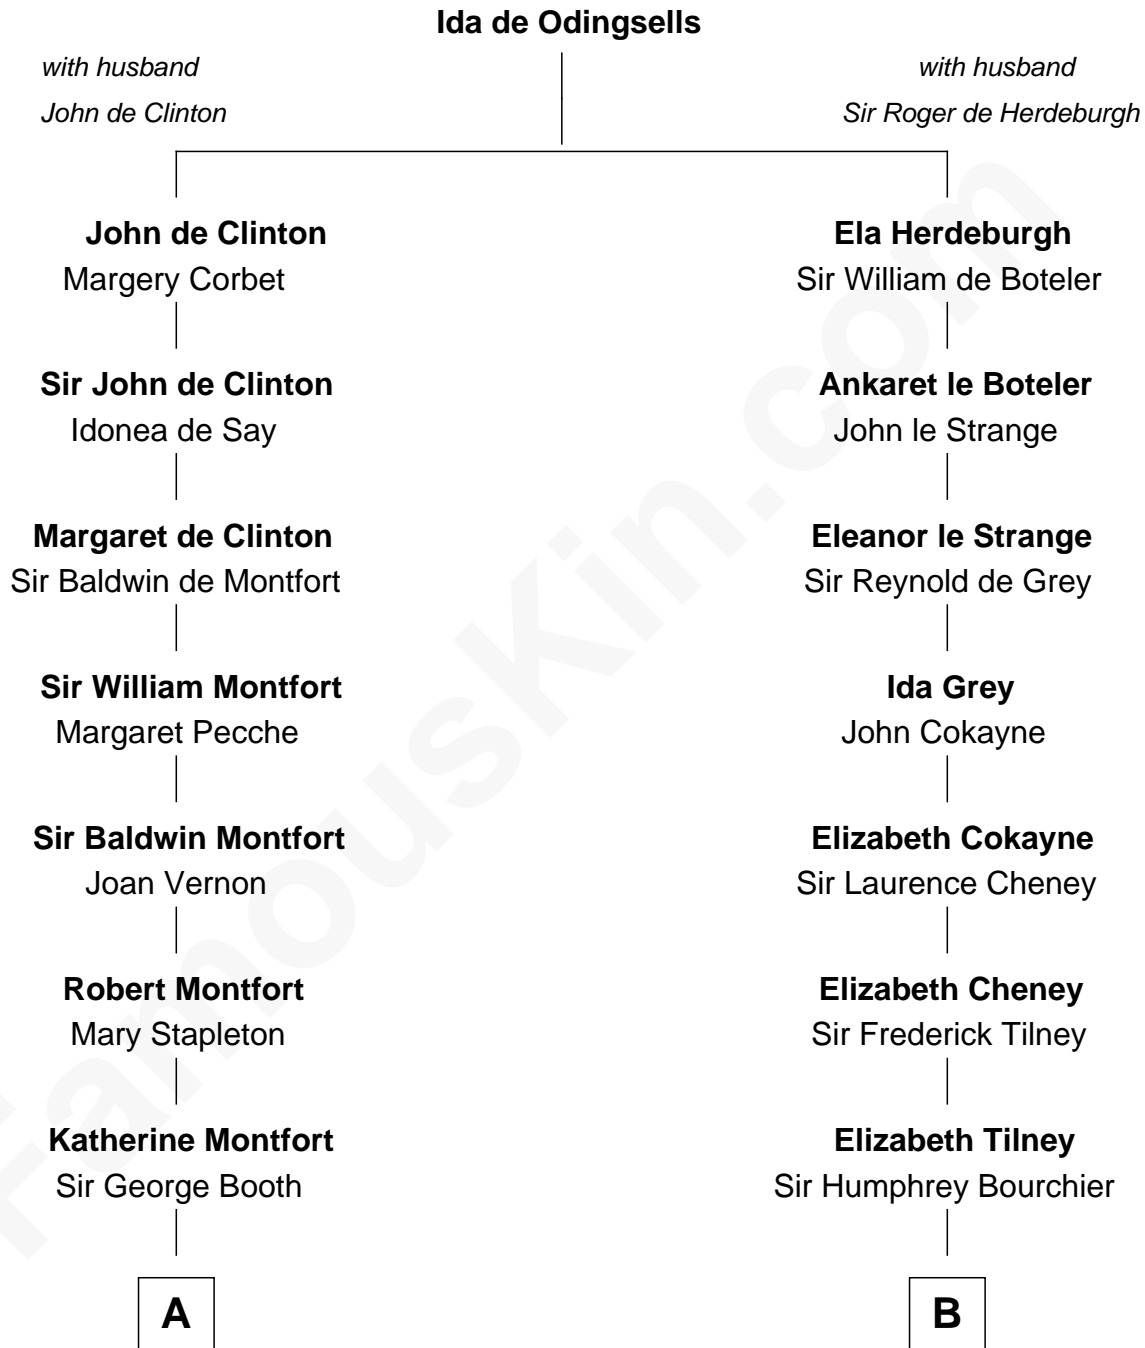

# FamousKin.com Relationship Chart of

**Abraham Baldwin**

*Signer of the U.S. Constitution*

16th cousin 5 times removed of

**Frank Lloyd Wright**

*American Architect*

C

**Capt. Russell Hubbard**

Mary Gray

**Martha Hubbard**

David Wright

**Rev. David Wright**

Abigail Goddard

**William Carey Wright**

Anna Lloyd Jones

**Frank Lloyd Wright**