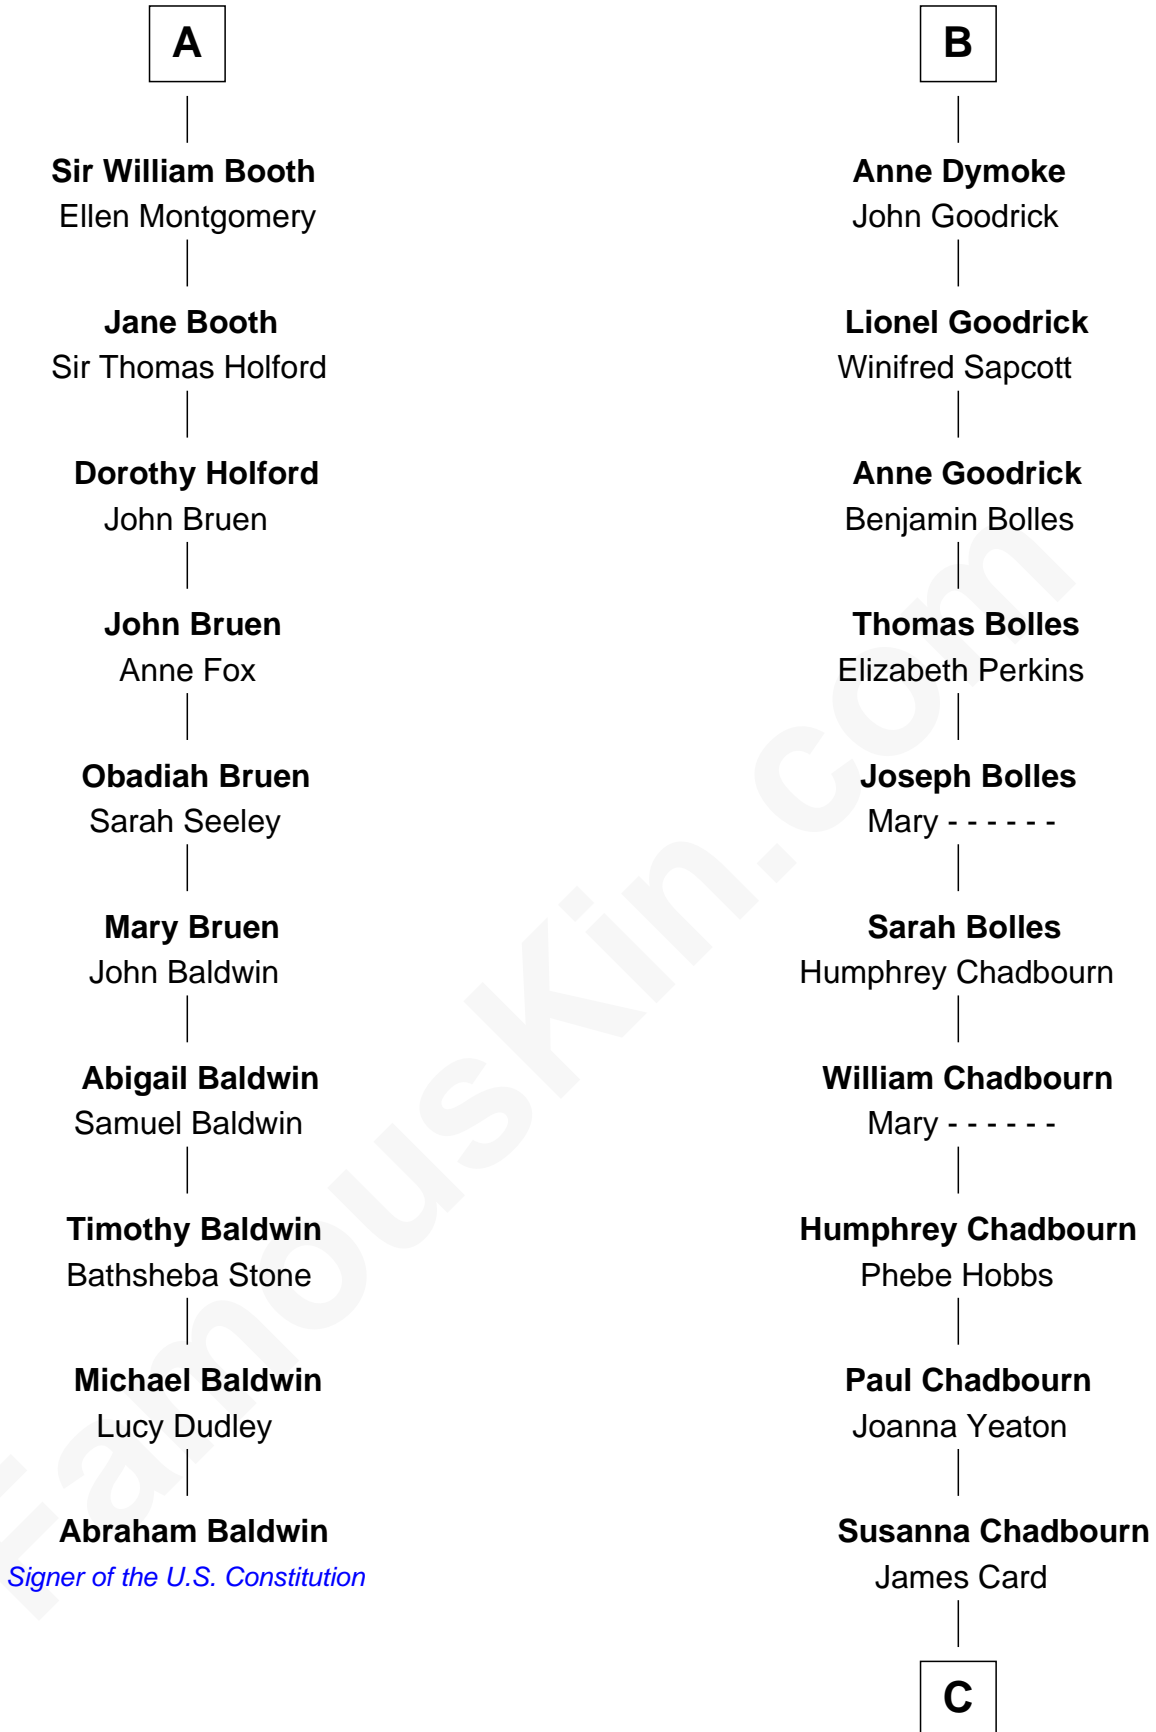

FamousKin.com

Relationship Chart of

Abraham Baldwin

Signer of the U.S. Constitution

16th cousin 5 times removed of

Andrew Card

21st White House Chief of Staff

Guy de Beauchamp

Alice de Toeni

Maud de Beauchamp

Sir Geoffrey de Say

Idonea de Say

Sir John de Clinton

Margaret de Clinton

Sir Baldwin de Montfort

Sir William Montfort

Sir Thomas de Beauchamp

Katherine de Mortimer

Maud de Beauchamp

Sir Roger de Clifford

Katherine de Clifford

Sir Ralph de Greystoke

Maud de Greystoke

Eudo de Welles

Sir Lionel de Welles

Joan de Waterton

Margaret de Welles

Sir Thomas Dymoke

Sir Lionel Dymoke

Joanna Griffith

B

C