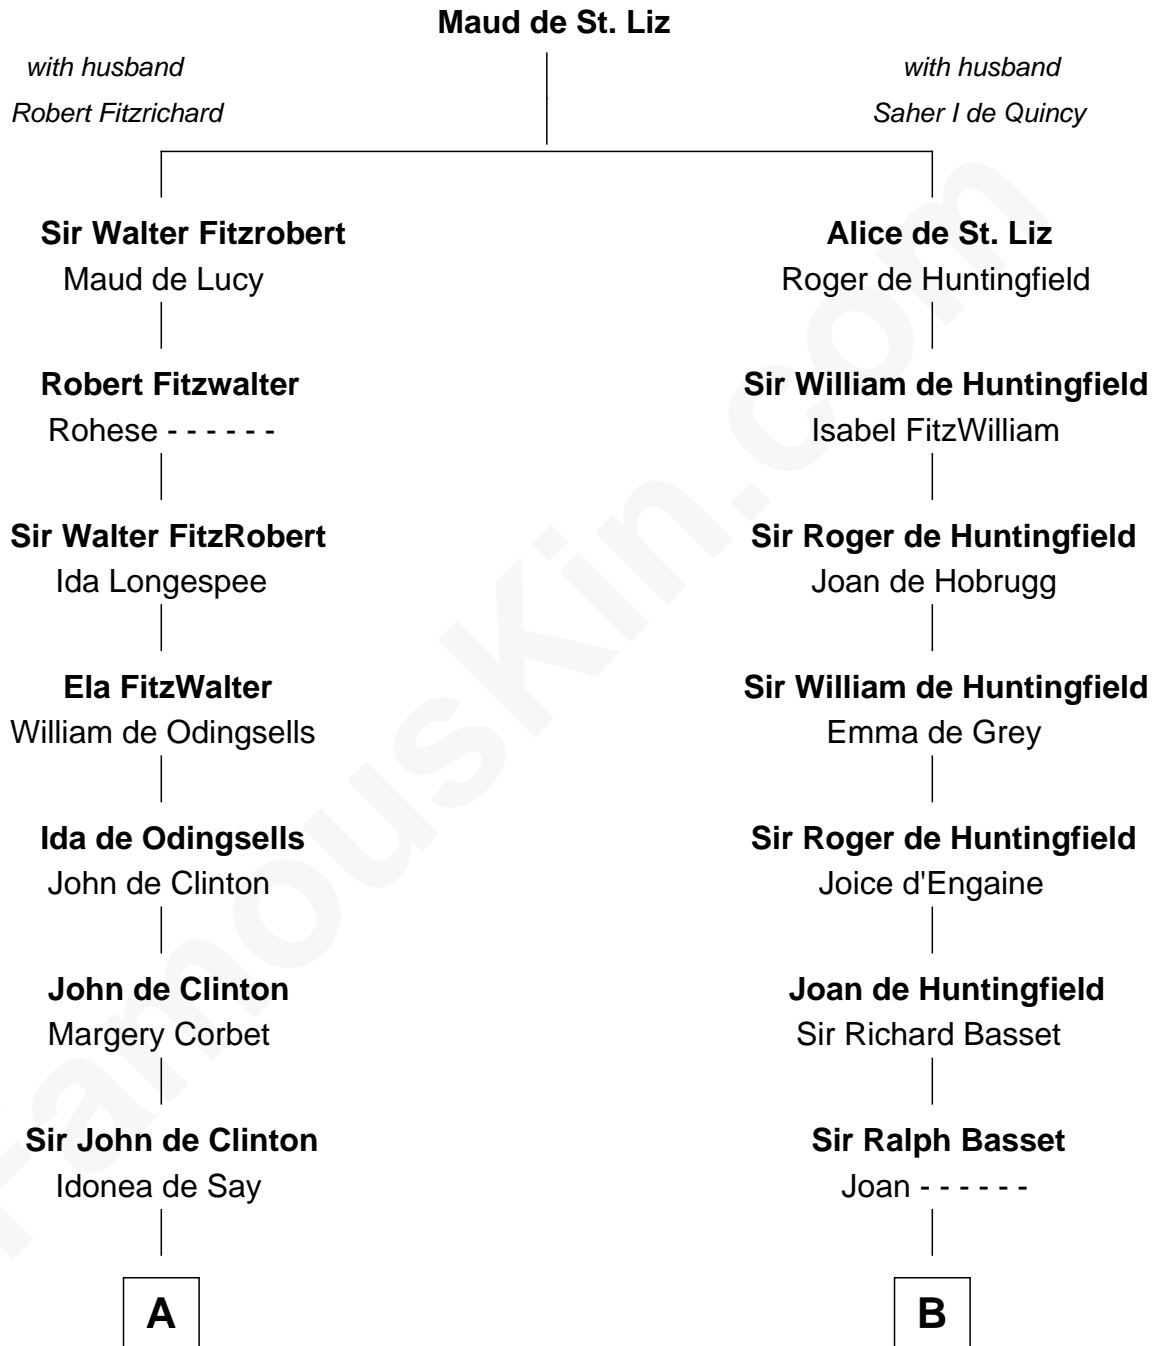

FamousKin.com

Relationship Chart of

Abraham Baldwin

Signer of the U.S. Constitution

20th cousin 1 time removed of

William Ellery

Signer of the Declaration of Independence

C

Mary Bruen
John Baldwin

Abigail Baldwin
Samuel Baldwin

Timothy Baldwin
Bathsheba Stone

Michael Baldwin
Lucy Dudley

Abraham Baldwin
Signer of the U.S. Constitution

D

Christopher Almy
Elizabeth Cornell

Col. Job Almy
Ann Lawton

Elizabeth Almy
William Ellery

William Ellery
Signer of Declaration of Independence