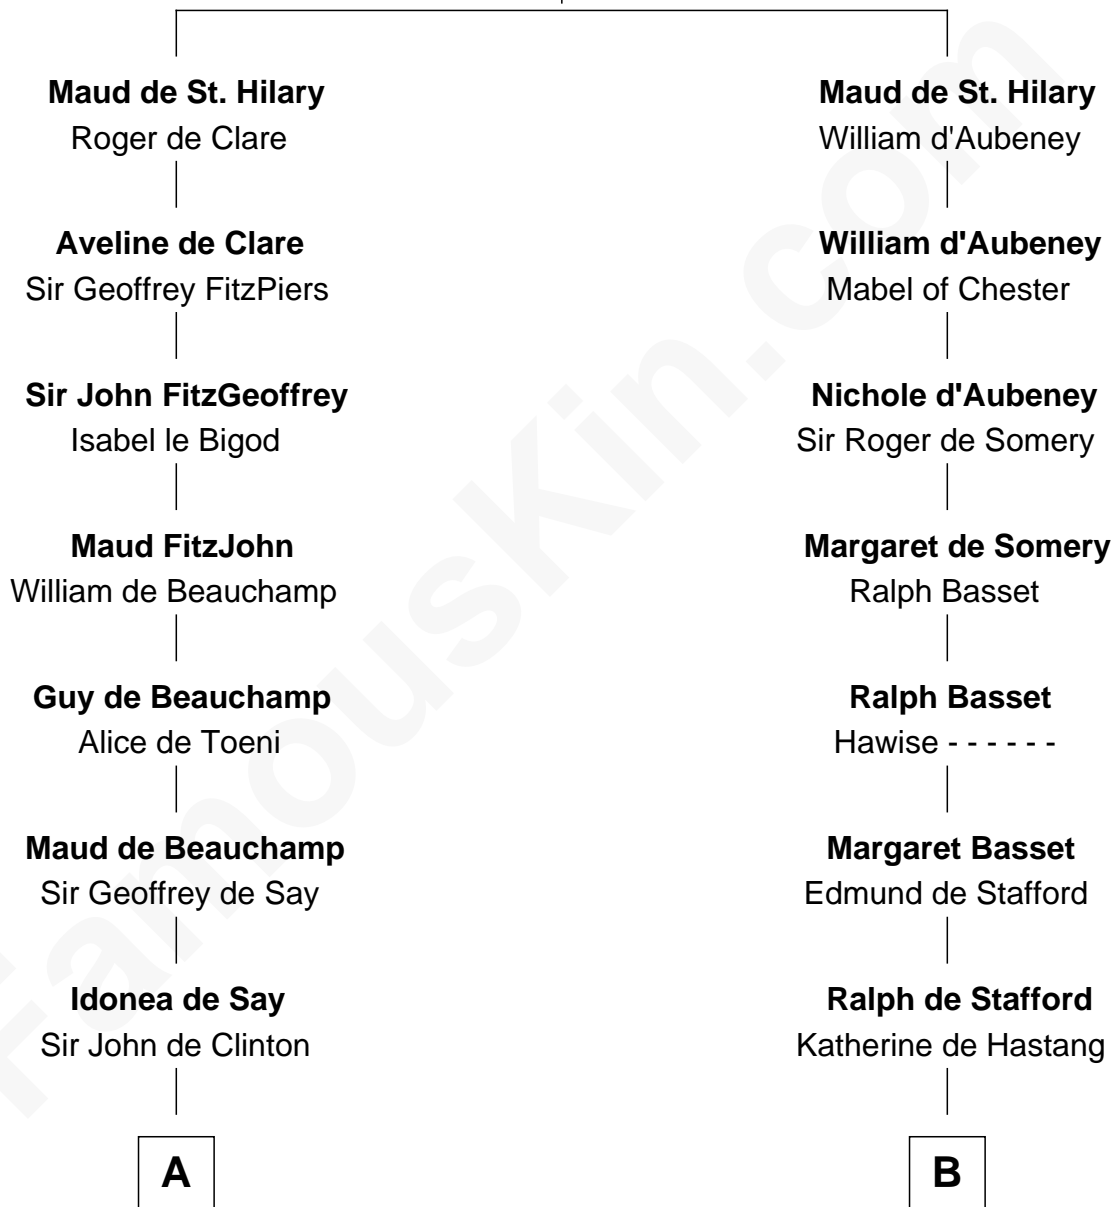

FamousKin.com

Relationship Chart of

Abraham Baldwin

Signer of the U.S. Constitution

20th cousin 1 time removed of

William Ellery

Signer of the Declaration of Independence

James de St. Hilary

Aveline - - - - -

C

Mary Bruen
John Baldwin

Abigail Baldwin
Samuel Baldwin

Timothy Baldwin
Bathsheba Stone

Michael Baldwin
Lucy Dudley

Abraham Baldwin
Signer of the U.S. Constitution

D