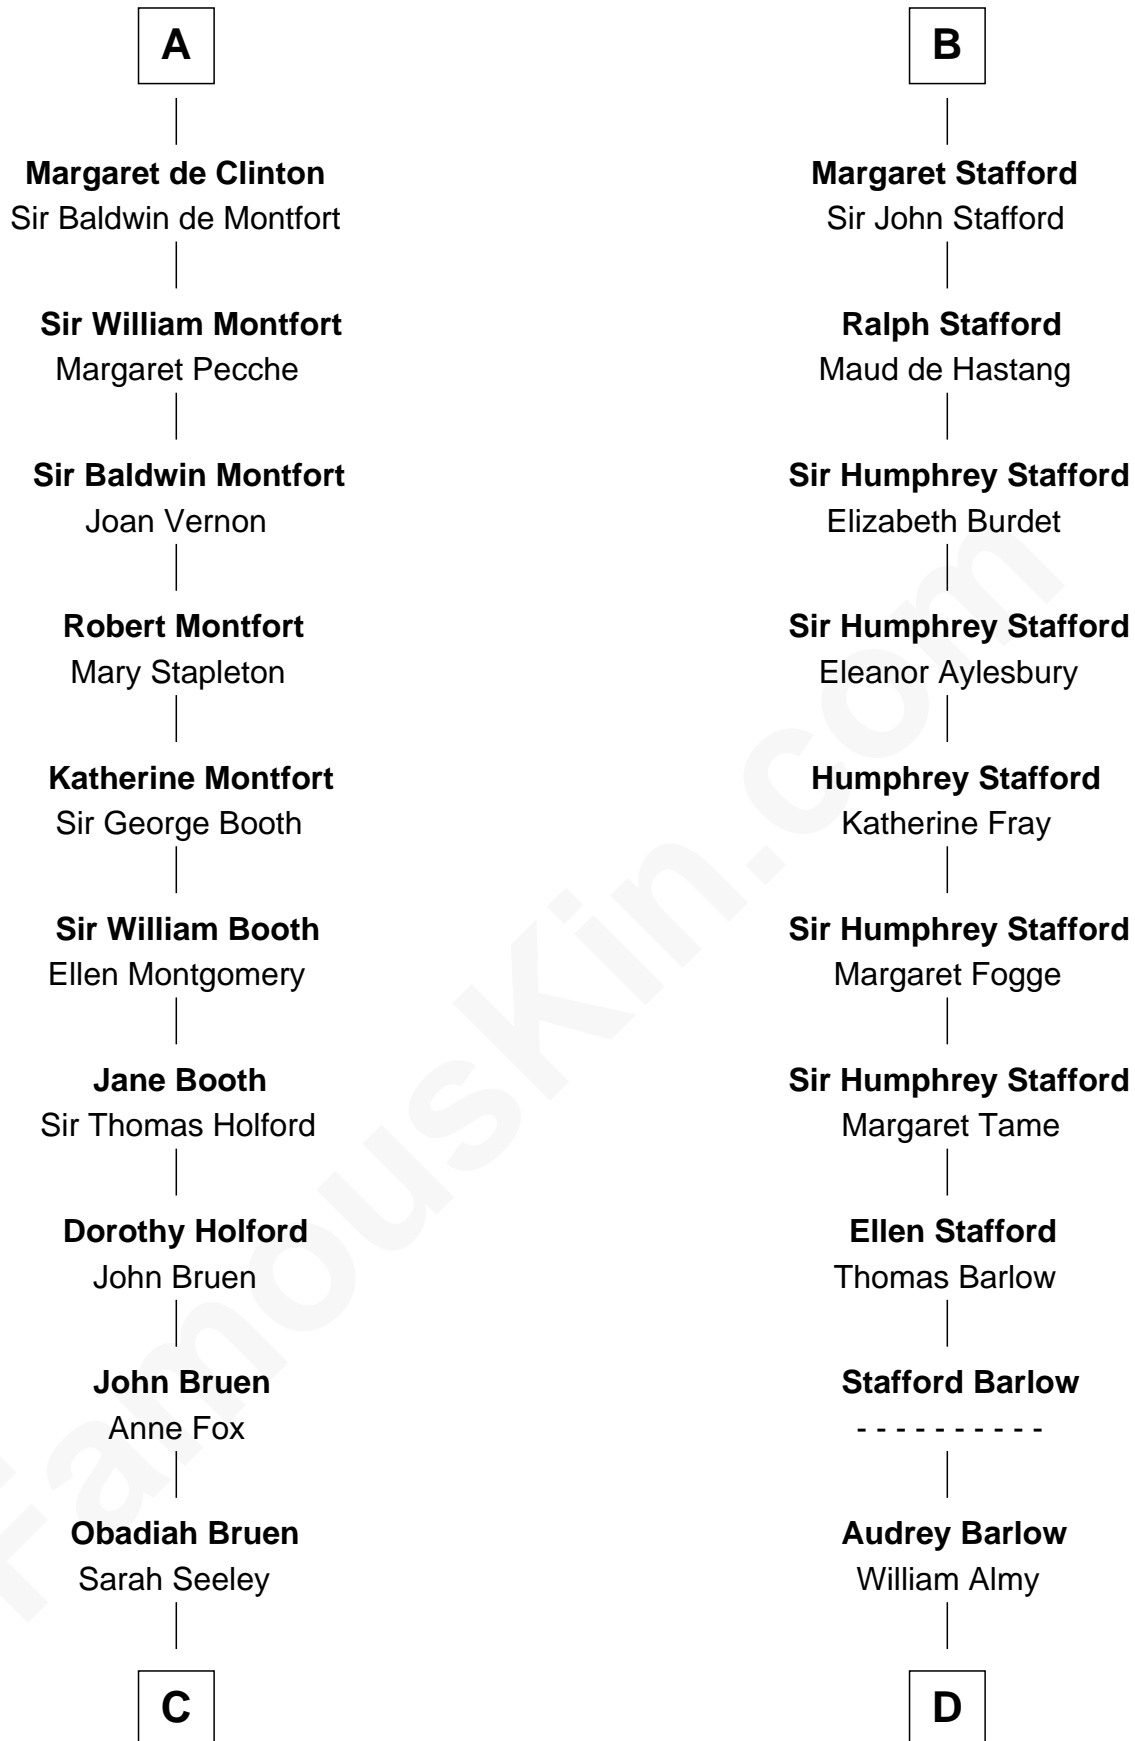

FamousKin.com

Relationship Chart of

Abraham Baldwin

Signer of the U.S. Constitution

20th cousin 1 time removed of

William Ellery

Signer of the Declaration of Independence

James de St. Hilary

Aveline - - - - -

C

Mary Bruen
John Baldwin

Abigail Baldwin
Samuel Baldwin

Timothy Baldwin
Bathsheba Stone

Michael Baldwin
Lucy Dudley

Abraham Baldwin
Signer of the U.S. Constitution

D

Christopher Almy
Elizabeth Cornell

Col. Job Almy
Ann Lawton

Elizabeth Almy
William Ellery

William Ellery
Signer of Declaration of Independence