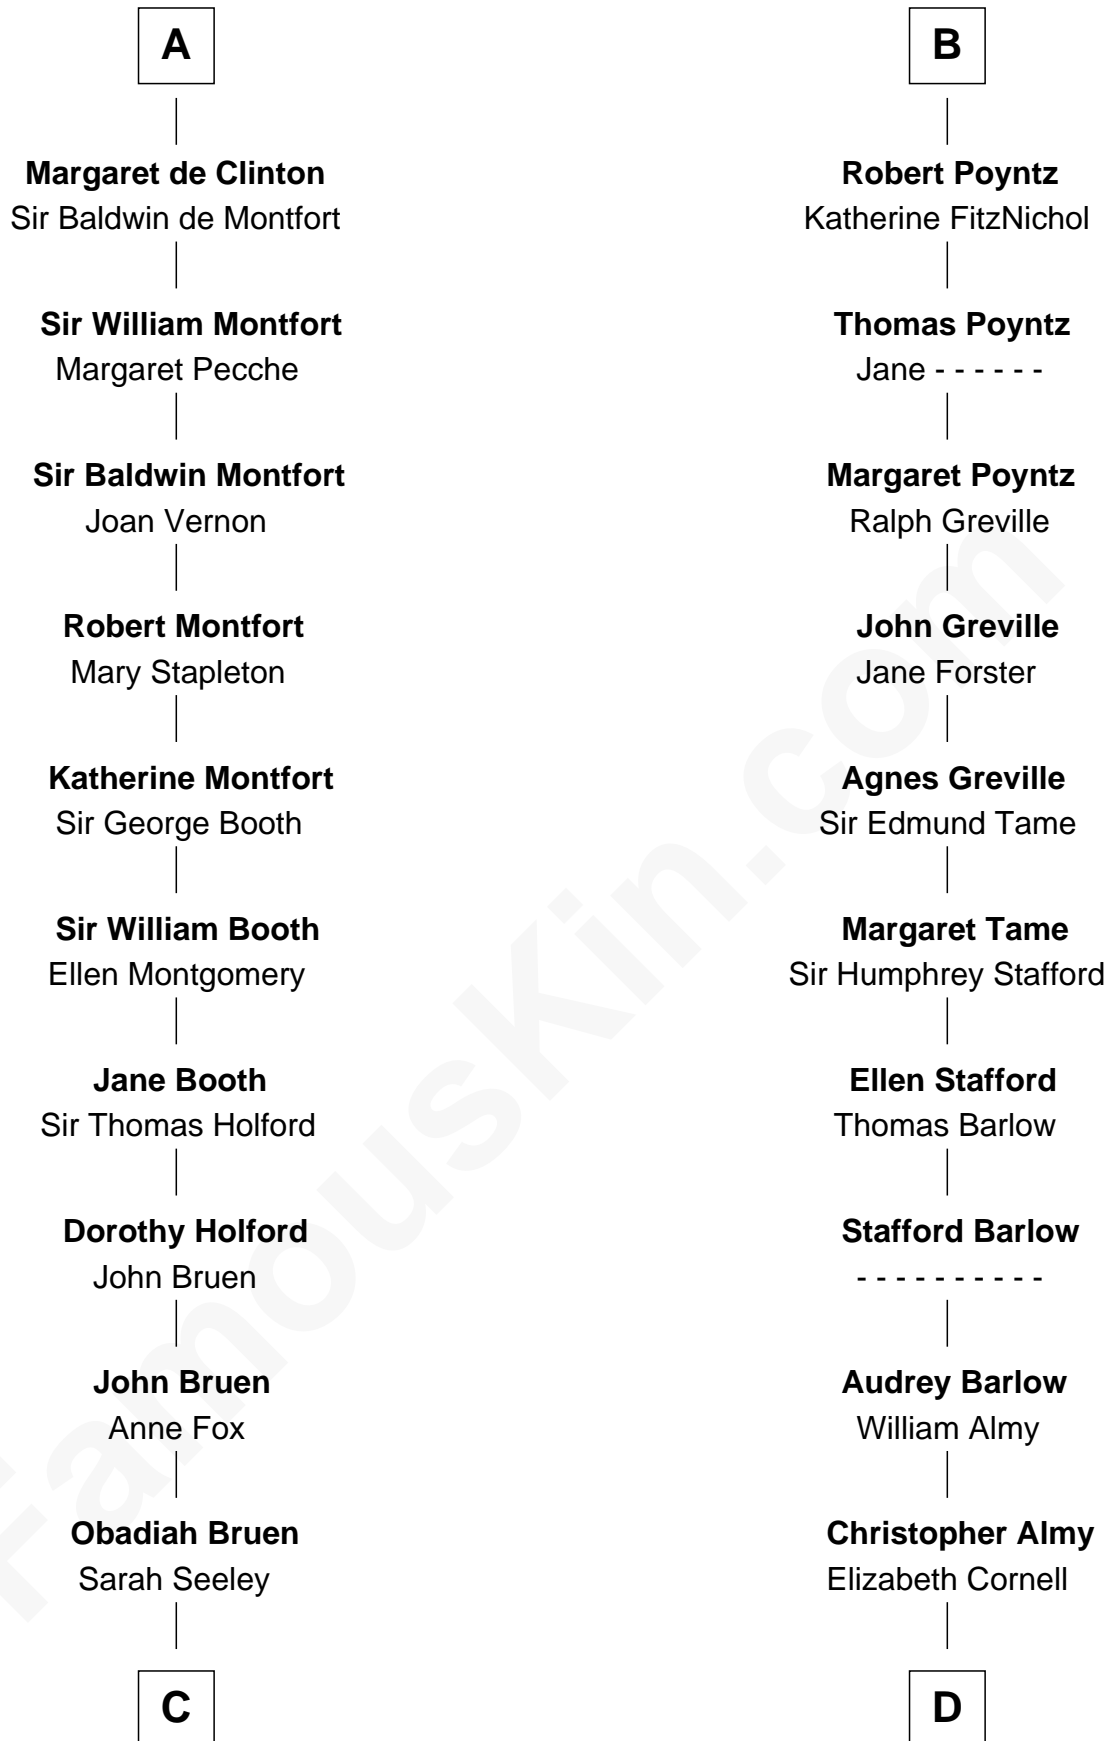

## Relationship Chart of

### Abraham Baldwin

*Signer of the U.S. Constitution*

19th cousin 2 times removed of

### William Ellery

*Signer of the Declaration of Independence*

**C**

**Mary Bruen**  
John Baldwin

**Abigail Baldwin**  
Samuel Baldwin

**Timothy Baldwin**  
Bathsheba Stone

**Michael Baldwin**  
Lucy Dudley