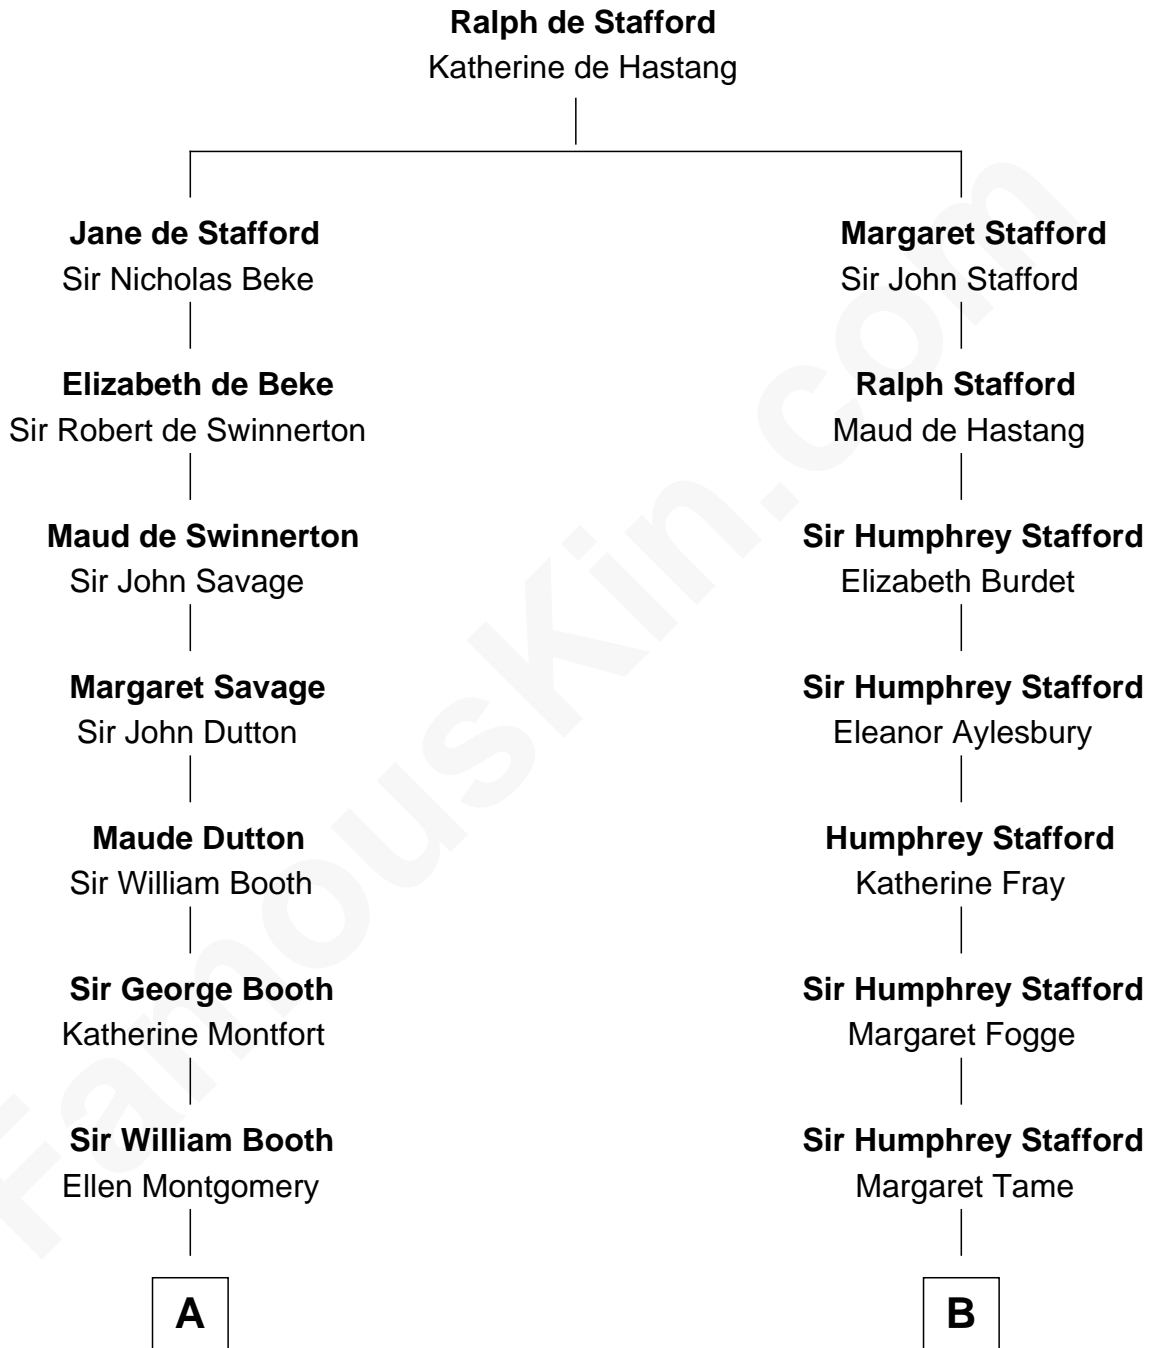

FamousKin.com

Relationship Chart of

Abraham Baldwin

Signer of the U.S. Constitution

13th cousin 2 times removed of

William Ellery

Signer of the Declaration of Independence

A

Jane Booth
Sir Thomas Holford

Dorothy Holford
John Bruen

John Bruen
Anne Fox

Obadiah Bruen
Sarah Seeley

Mary Bruen
John Baldwin

Abigail Baldwin
Samuel Baldwin

Timothy Baldwin
Bathsheba Stone

Michael Baldwin
Lucy Dudley

Abraham Baldwin
Signer of the U.S. Constitution

B

Ellen Stafford
Thomas Barlow

Stafford Barlow

Audrey Barlow
William Almy

Christopher Almy
Elizabeth Cornell

Col. Job Almy
Ann Lawton

Elizabeth Almy
William Ellery