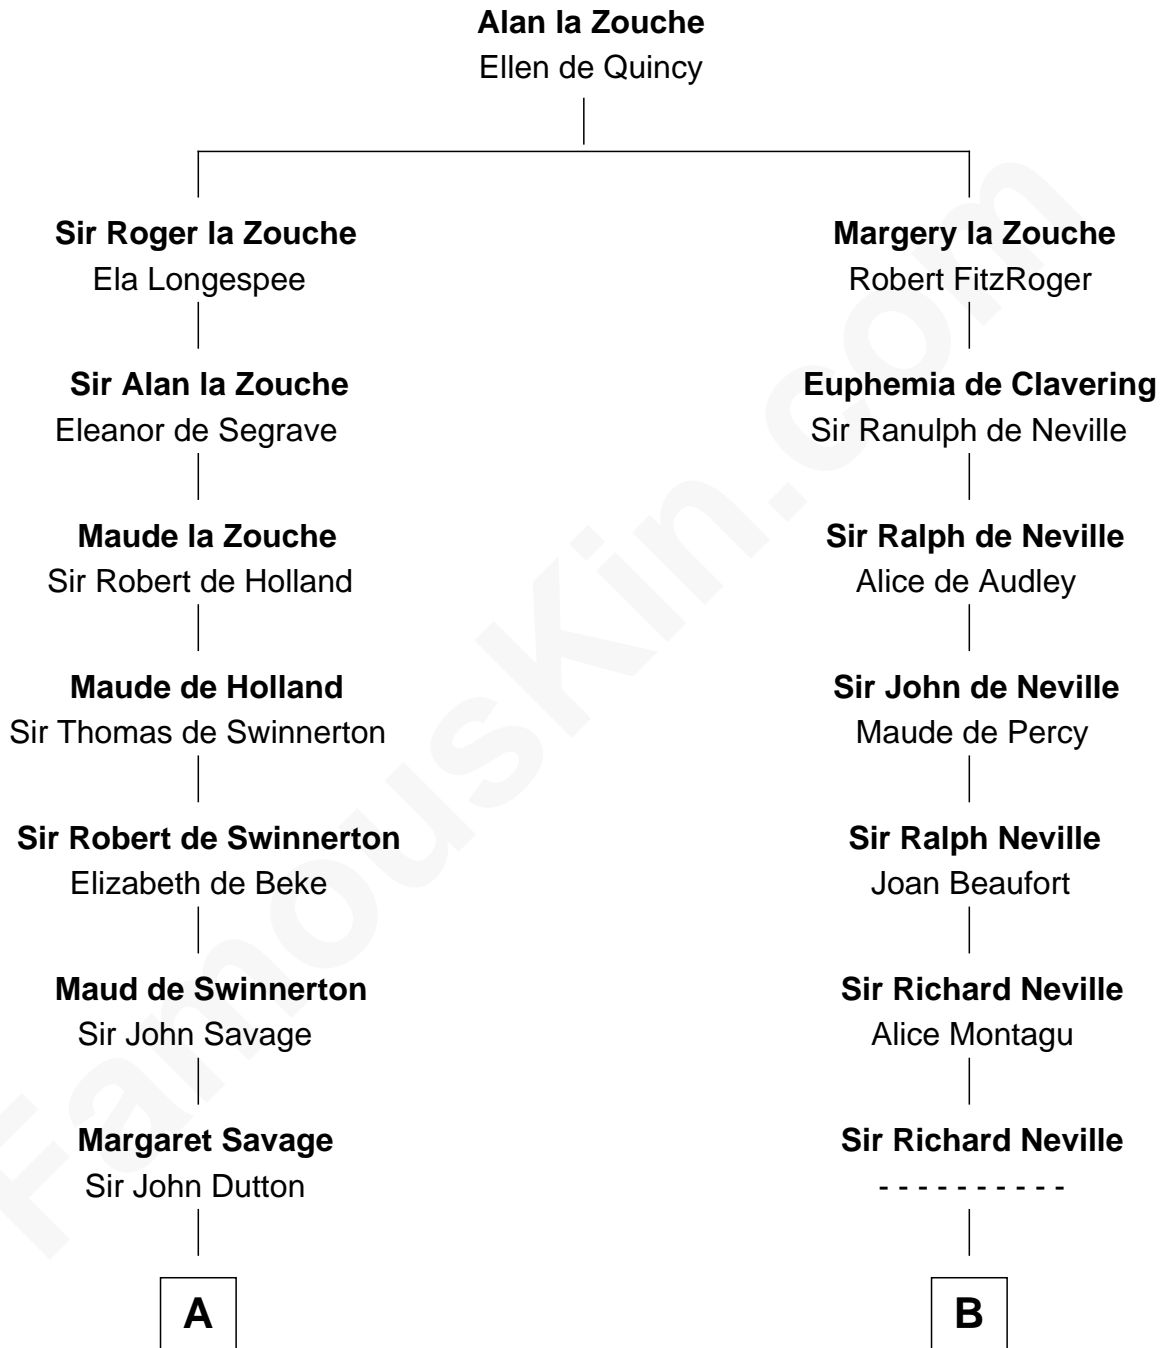

# FamousKin.com Relationship Chart of

**Abraham Baldwin**

*Signer of the U.S. Constitution*

17th cousin 1 time removed of

**Fletcher Christian**

*Leader of the mutiny on the Bounty*

C

Michael Baldwin

Lucy Dudley

Abraham Baldwin

*Signer of the U.S. Constitution*

FamousKin.com