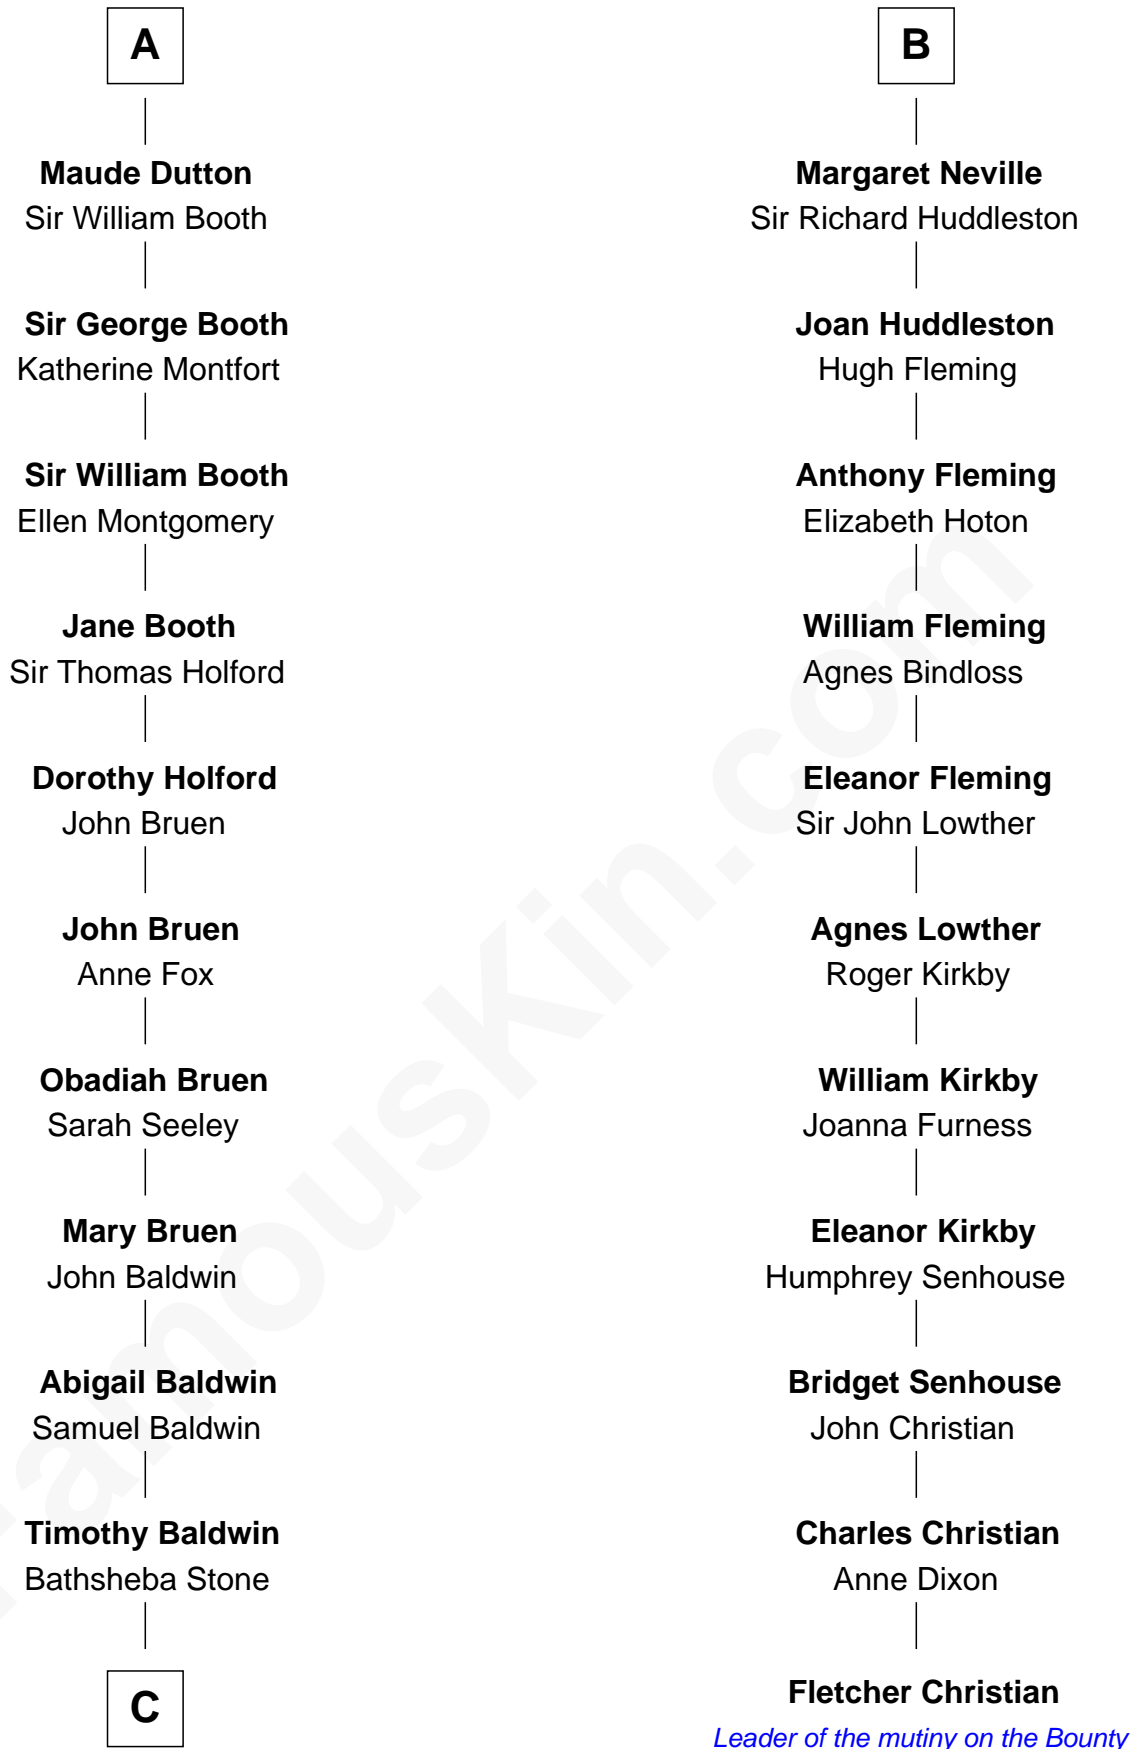

# FamousKin.com Relationship Chart of

**Abraham Baldwin**

*Signer of the U.S. Constitution*

17th cousin 1 time removed of

**Fletcher Christian**

*Leader of the mutiny on the Bounty*

C

Michael Baldwin

Lucy Dudley

Abraham Baldwin

*Signer of the U.S. Constitution*

FamousKin.com