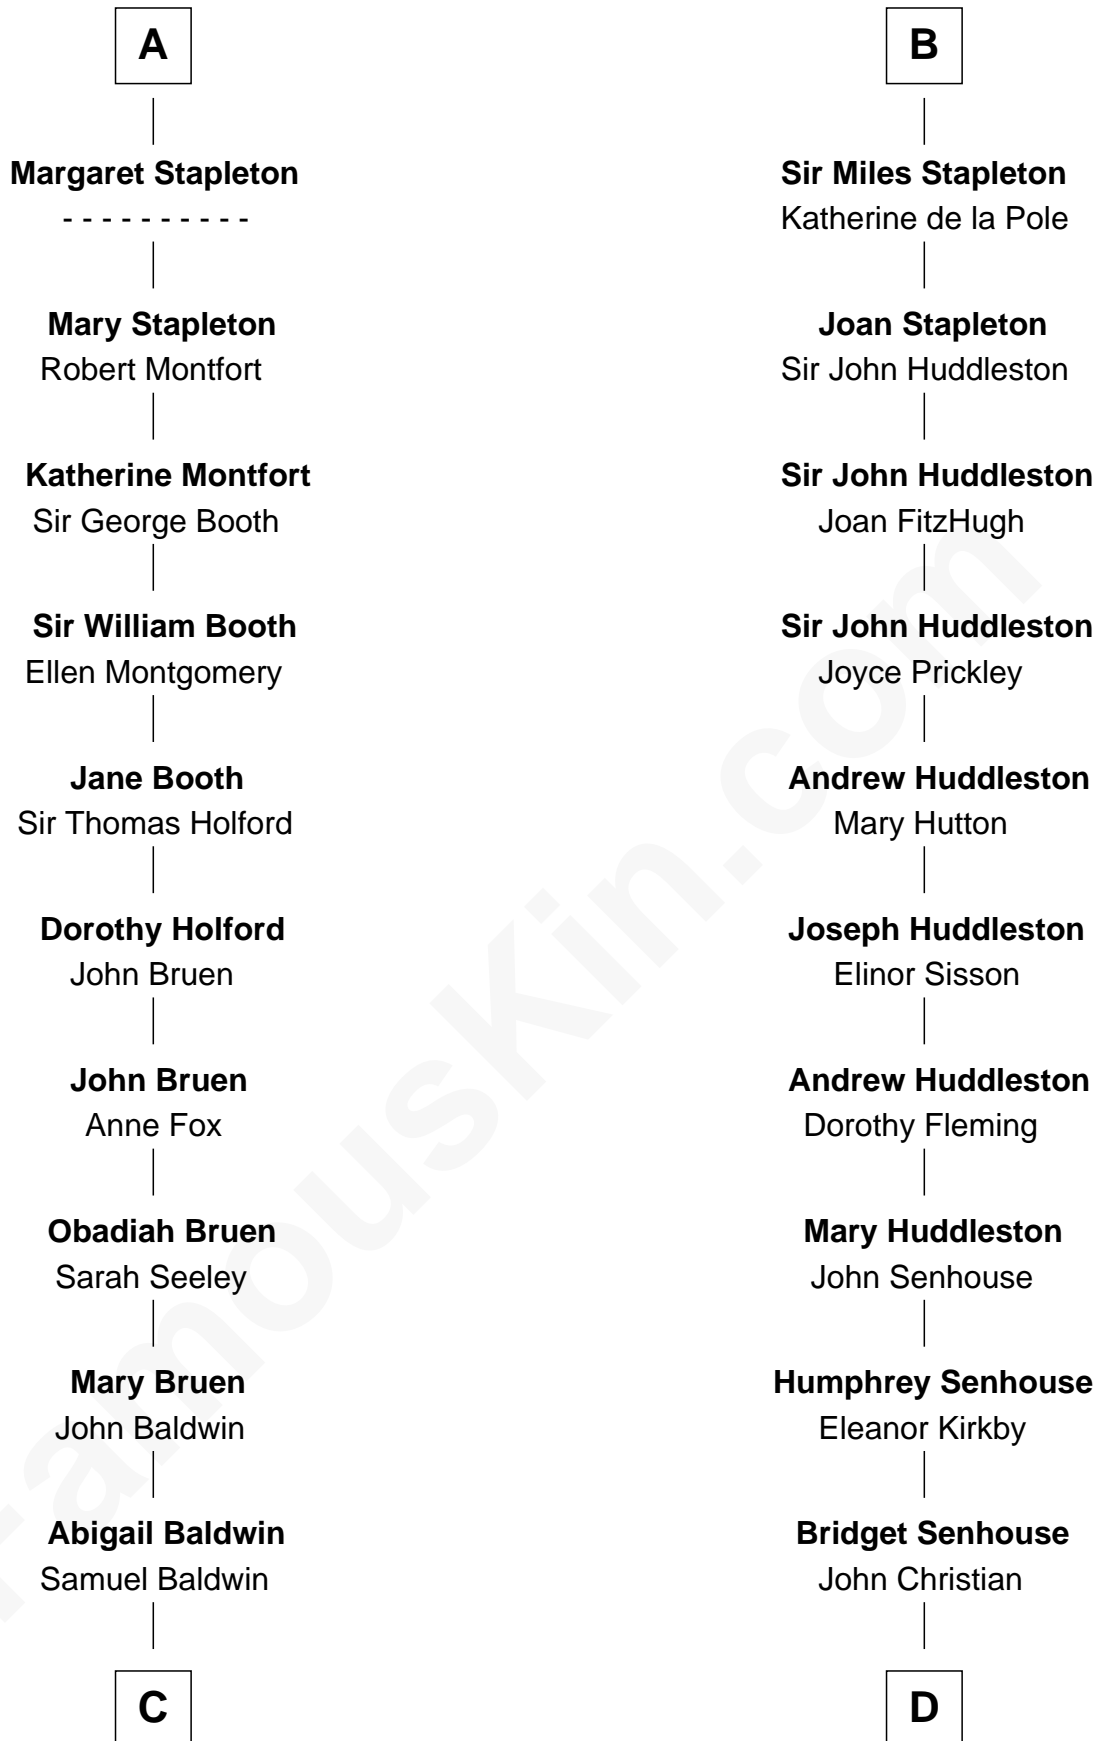

FamousKin.com Relationship Chart of

Abraham Baldwin

Signer of the U.S. Constitution

18th cousin 1 time removed of

Fletcher Christian

Leader of the mutiny on the Bounty

John, King of England

with wife

Elizabeth de Clare

Roger D'Amory

Isabel de Beaupré

John de Longland

Elizabeth D'Amory

Sir John Bardolf

Margaret Longland

John Deviock

William Bardolf

Agnes Poynings

Margaret Deviock

John Stapleton

Cecilia Bardolf

Sir Brian Stapleton

A

B

C

Timothy Baldwin
Bathsheba Stone

Michael Baldwin
Lucy Dudley

Abraham Baldwin
Signer of the U.S. Constitution

D

Charles Christian
Anne Dixon

Fletcher Christian
Leader of the mutiny on the Bounty

FamousKin.com