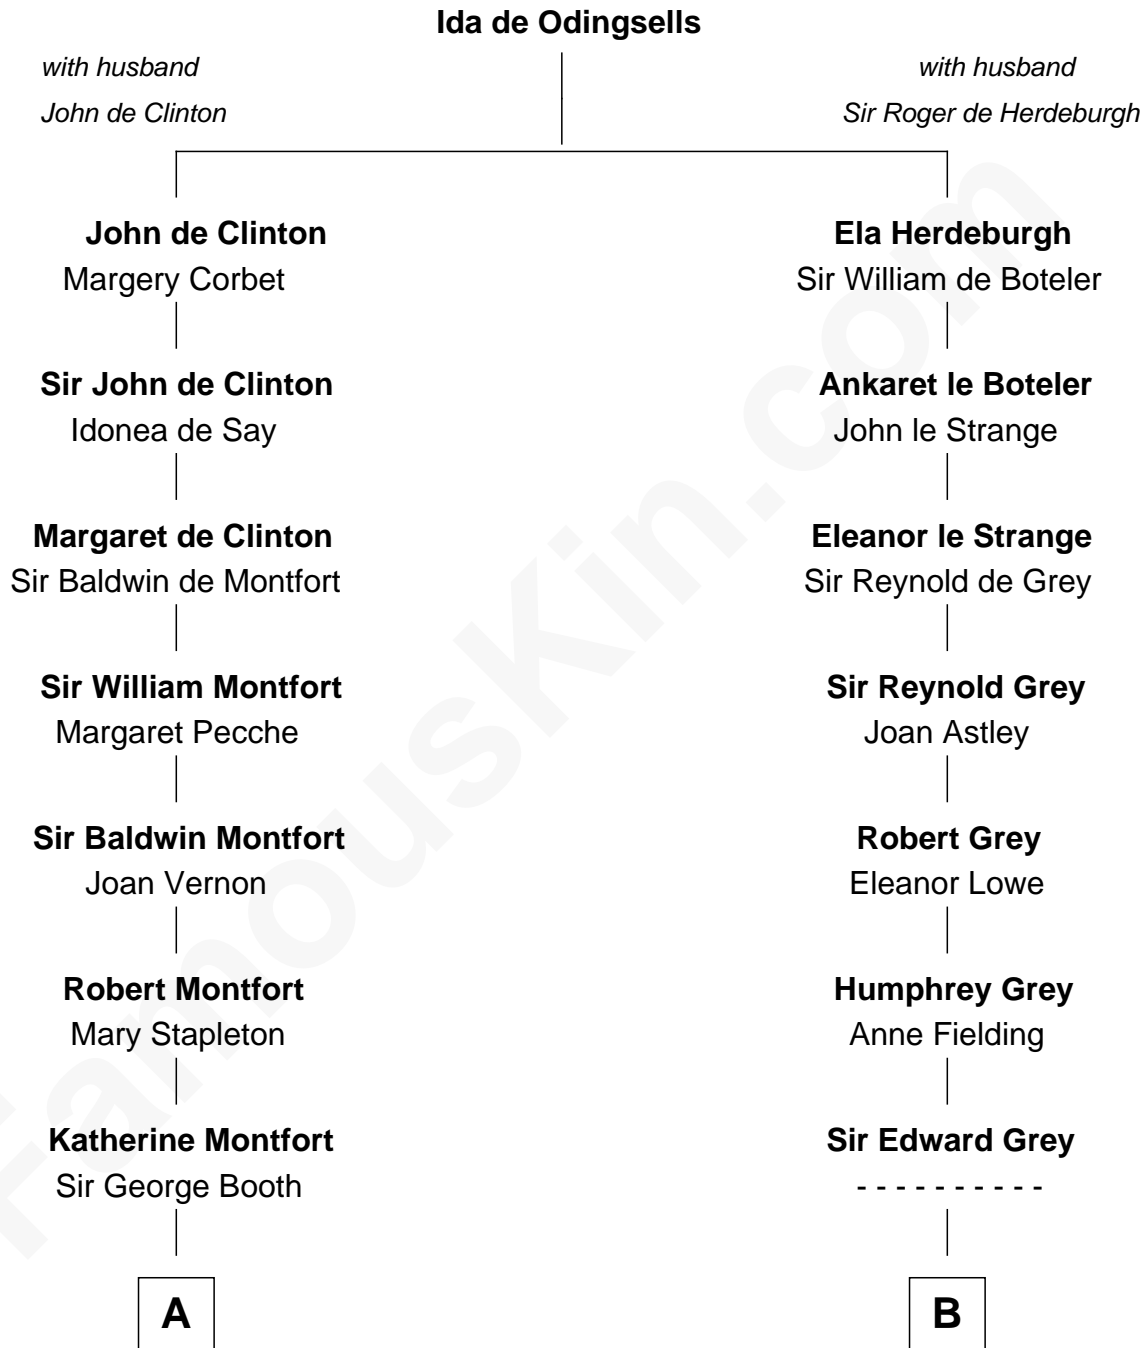

FamousKin.com Relationship Chart of

Abraham Baldwin

Signer of the U.S. Constitution

16th cousin 5 times removed of

David Crosby

Singer and Songwriter

C

Harriet Ashton Clarkson

William Bedlow Crosby

Edward Nicoll Crosby

Elizabeth Maria Van Schoonhoven

Frederic Van Schoonhoven Crosby

Julia Floyd Delafield

Floyd Delafield Crosby

Aliph Van Corlandt Whitehead

David Crosby

Singer and Songwriter