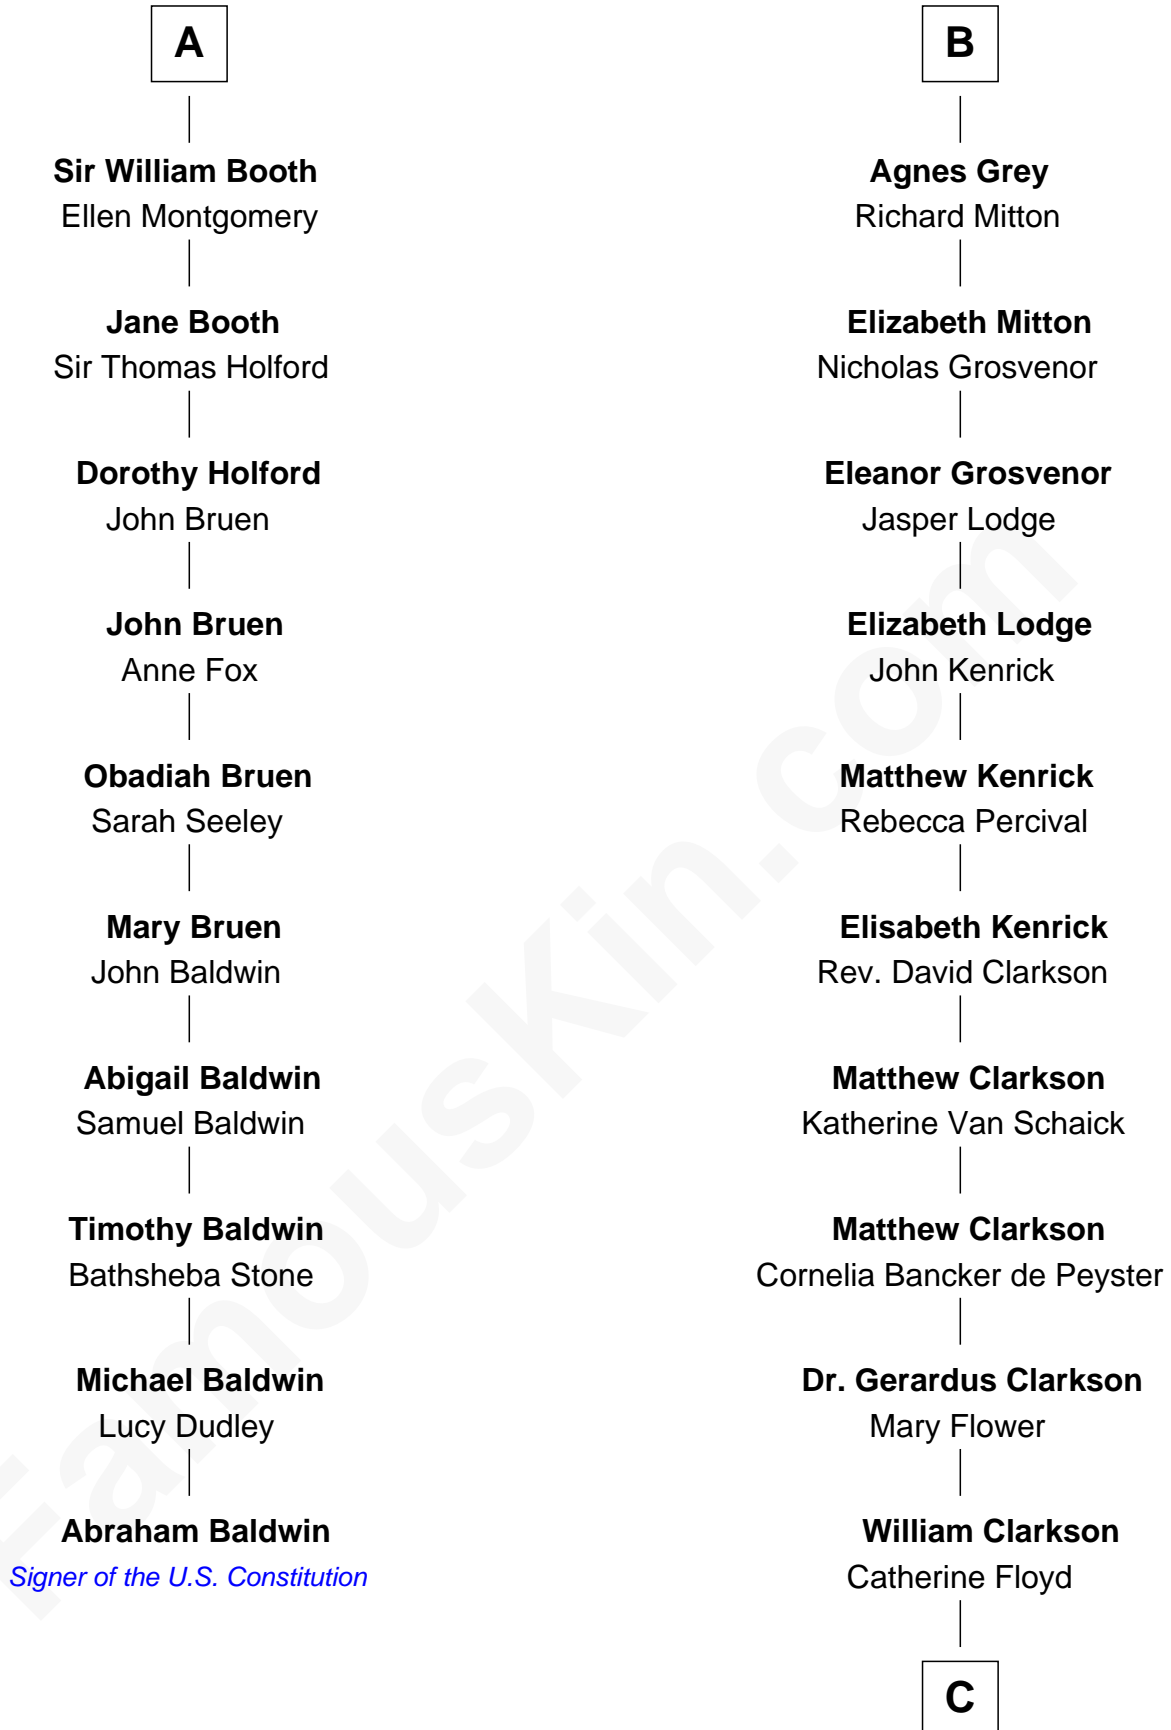

FamousKin.com Relationship Chart of

Abraham Baldwin

Signer of the U.S. Constitution

16th cousin 5 times removed of

David Crosby

Singer and Songwriter

C

Harriet Ashton Clarkson

William Bedlow Crosby

Edward Nicoll Crosby

Elizabeth Maria Van Schoonhoven

Frederic Van Schoonhoven Crosby

Julia Floyd Delafield

Floyd Delafield Crosby

Aliph Van Corlandt Whitehead

David Crosby