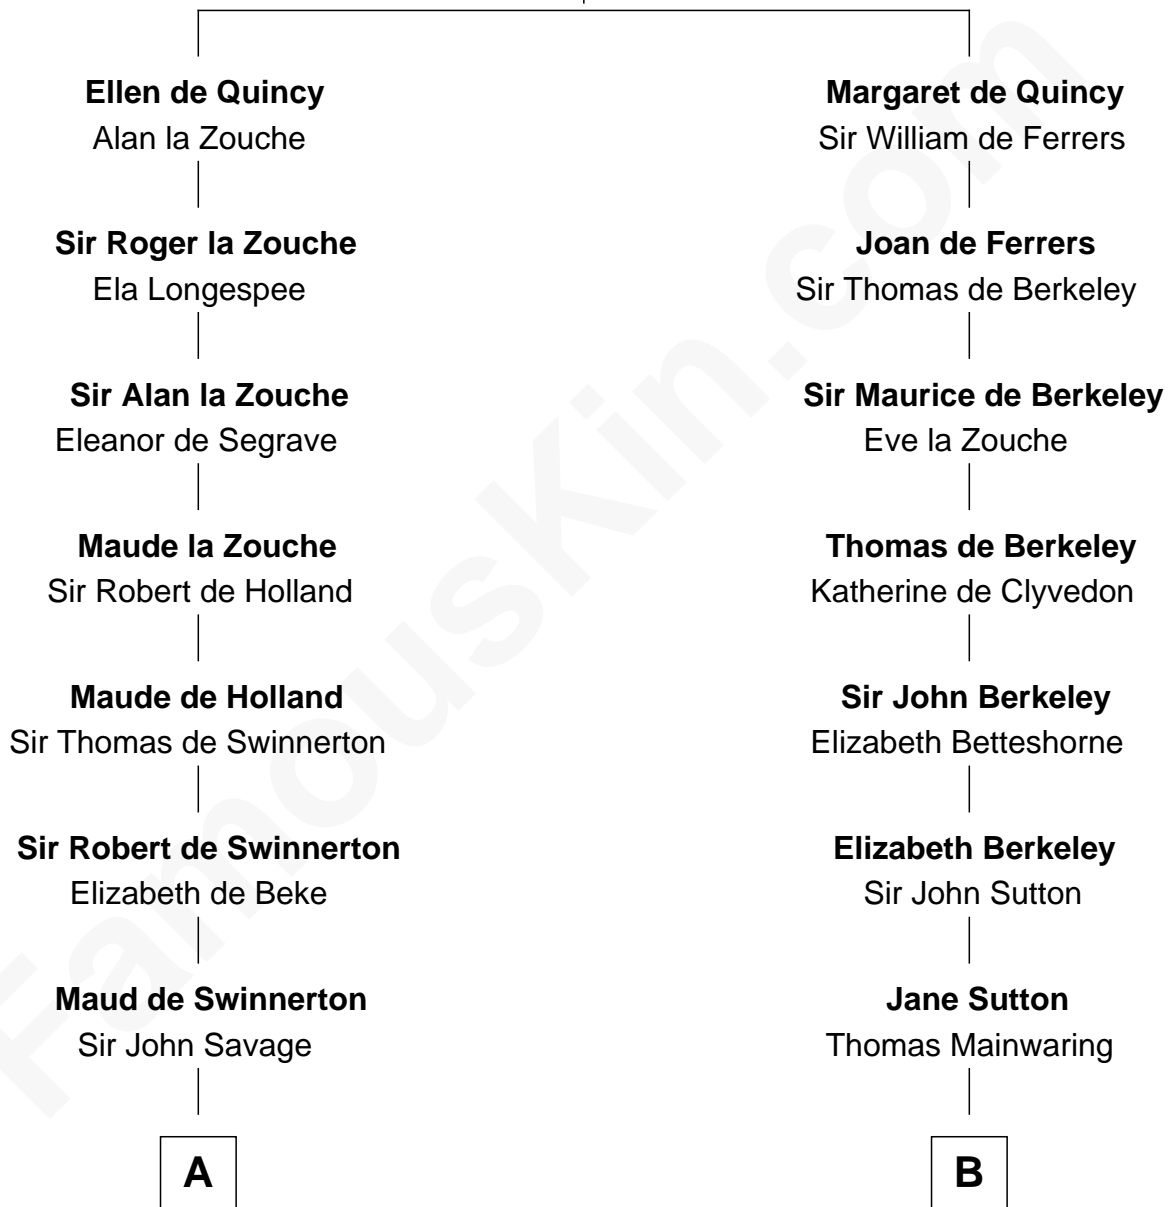

FamousKin.com Relationship Chart of

Abraham Baldwin

Signer of the U.S. Constitution

19th cousin 2 times removed of

Shadoe Stevens

Radio Disc Jockey

Sir Roger de Quincy

Helen of Galloway