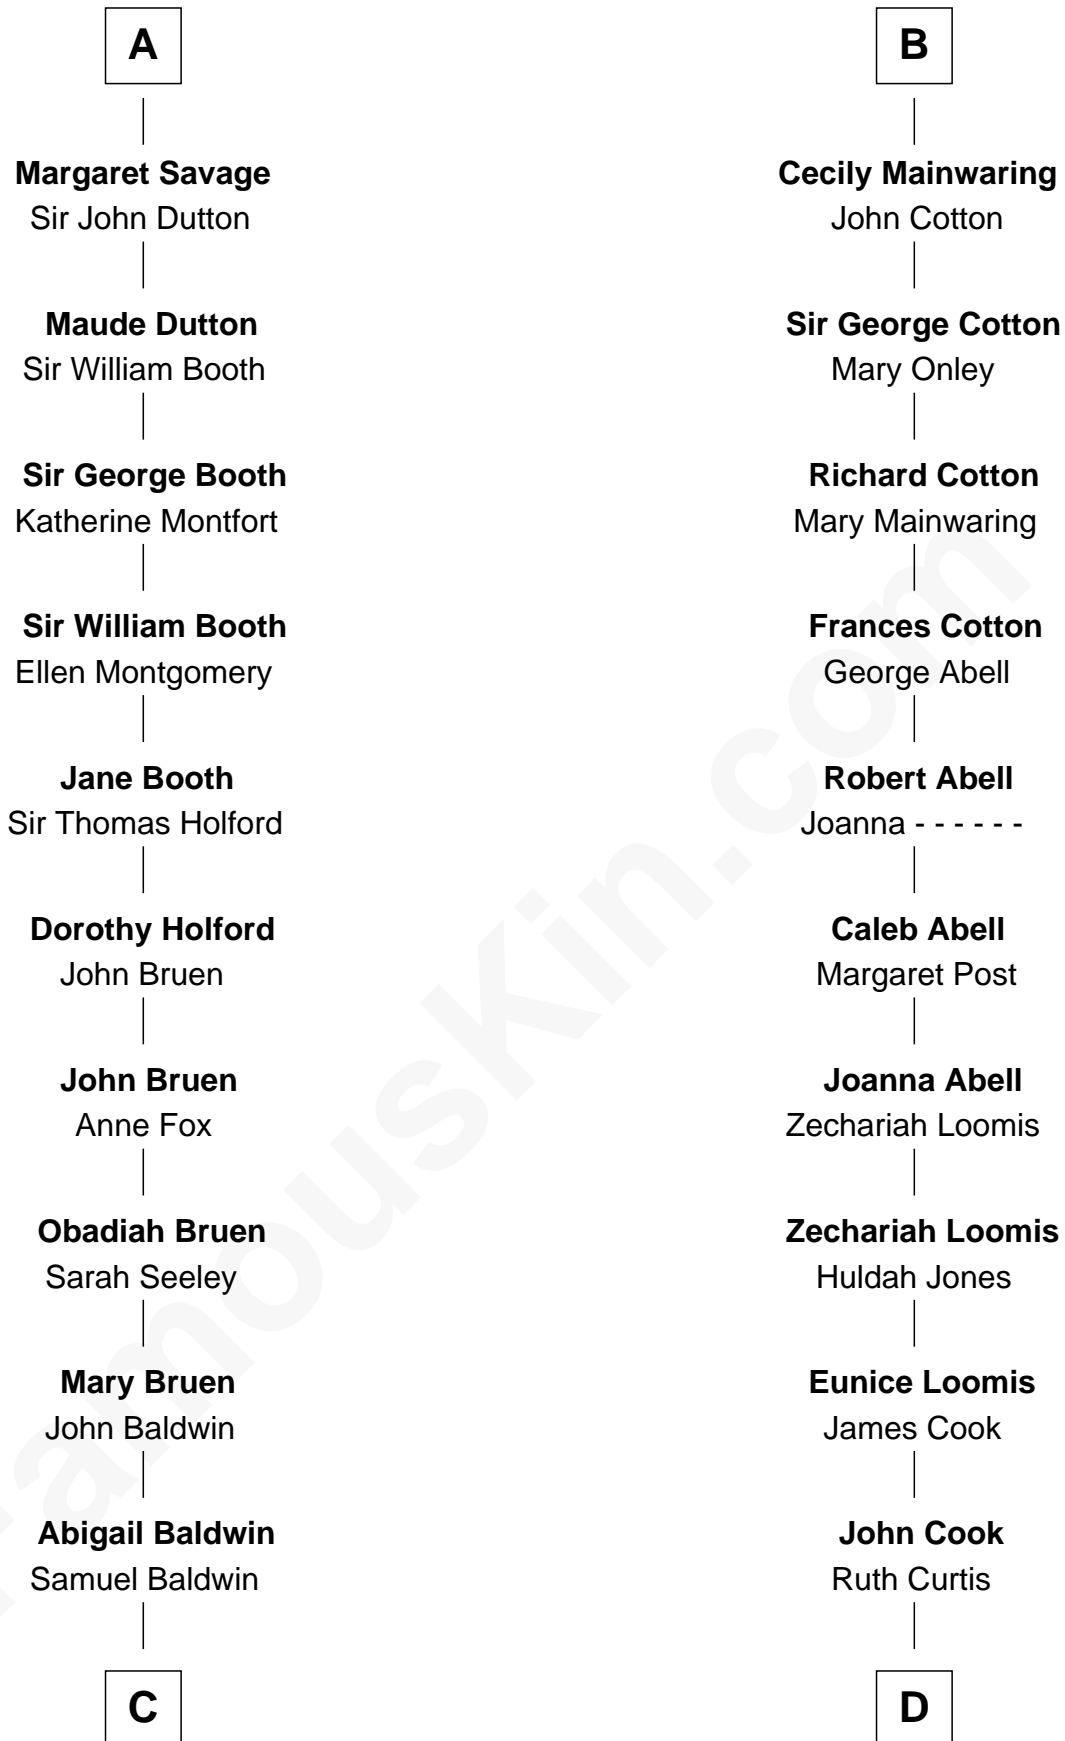

FamousKin.com Relationship Chart of

Abraham Baldwin

Signer of the U.S. Constitution

19th cousin 2 times removed of

Shadoe Stevens

Radio Disc Jockey

Sir Roger de Quincy

Helen of Galloway

C

Timothy Baldwin
Bathsheba Stone

Michael Baldwin
Lucy Dudley

Abraham Baldwin
Signer of the U.S. Constitution

D

James Cook
Mary M. Chaffee

Josey Chaffee Cook
Julianne Frances Taylor

Frances Jemima Cook
Albert Baas