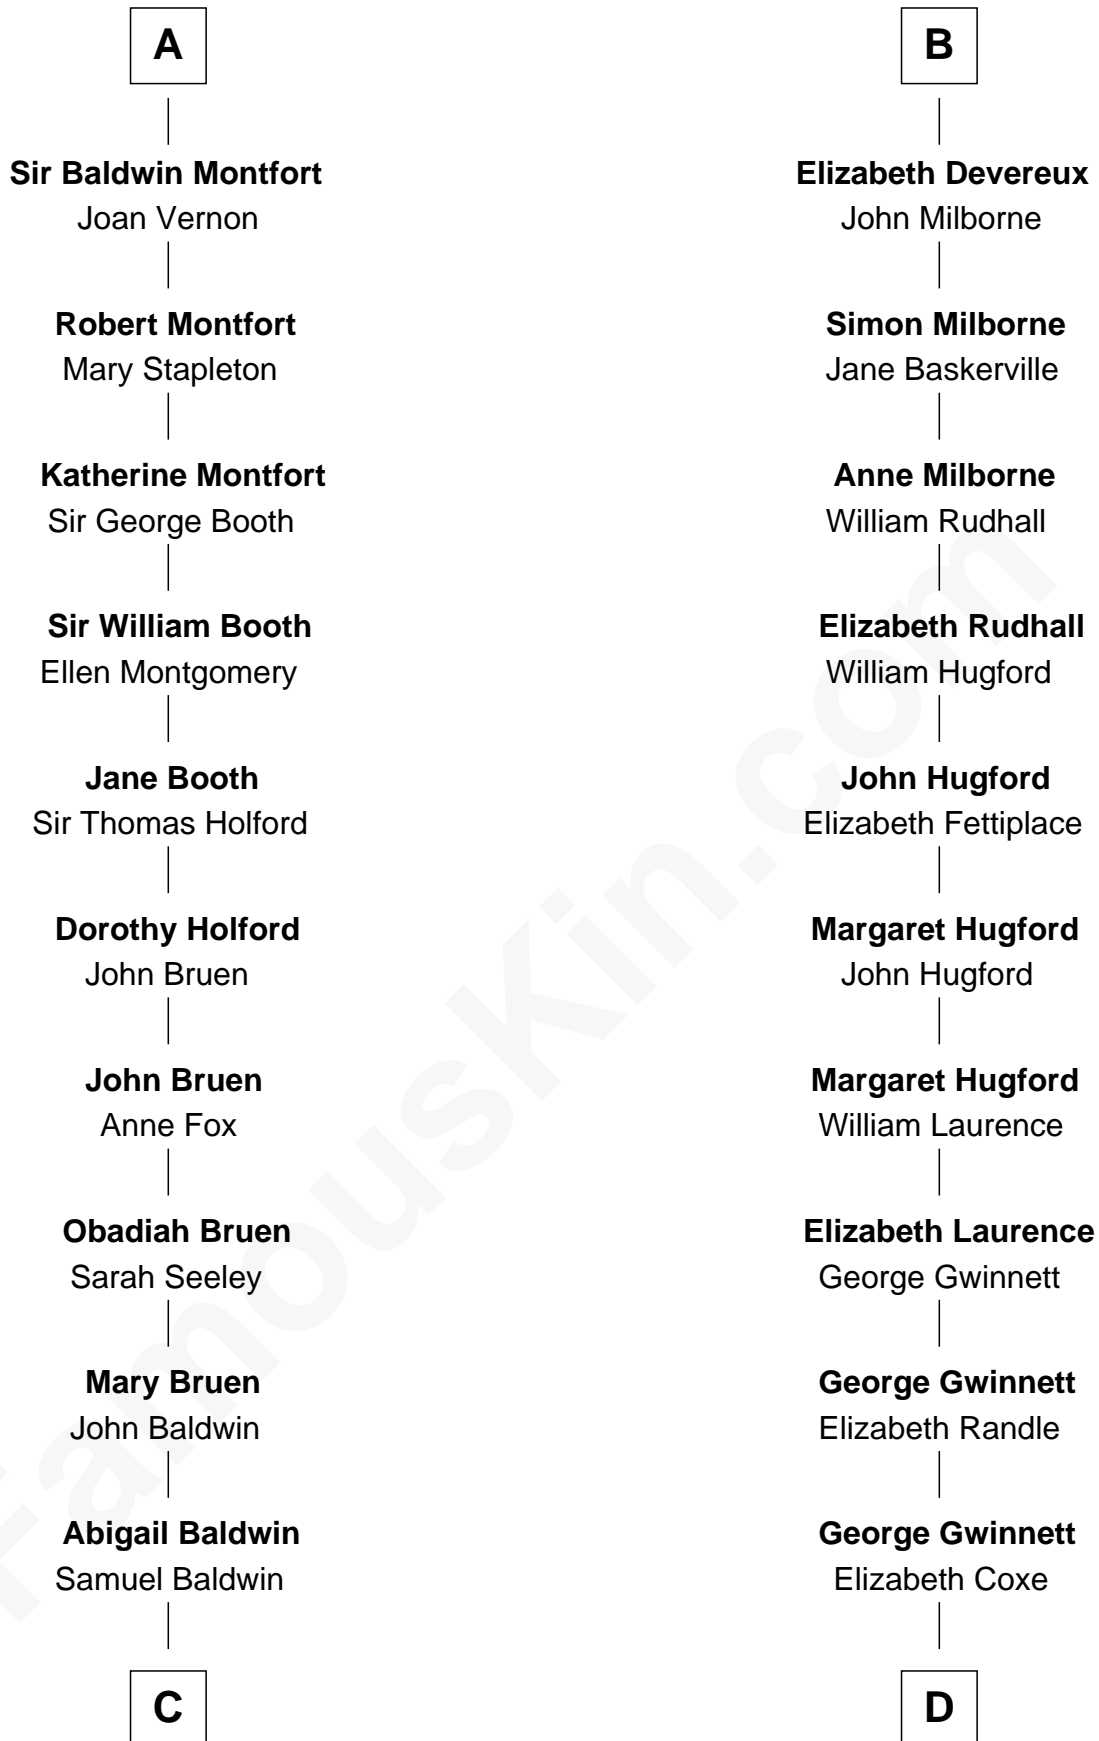

# FamousKin.com Relationship Chart of

**Abraham Baldwin**

*Signer of the U.S. Constitution*

18th cousin 1 time removed of

**Button Gwinnett**

*Signer of the Declaration of Independence*

**Sir Humphrey de Bohun**

Maud of Eu

**C**

**Timothy Baldwin**  
Bathsheba Stone

**Michael Baldwin**  
Lucy Dudley

**Abraham Baldwin**  
*Signer of the U.S. Constitution*

**D**

**Rev. Samuel Gwinnett**  
Anne Eames

**Button Gwinnett**  
*Signer of Declaration of Independence*