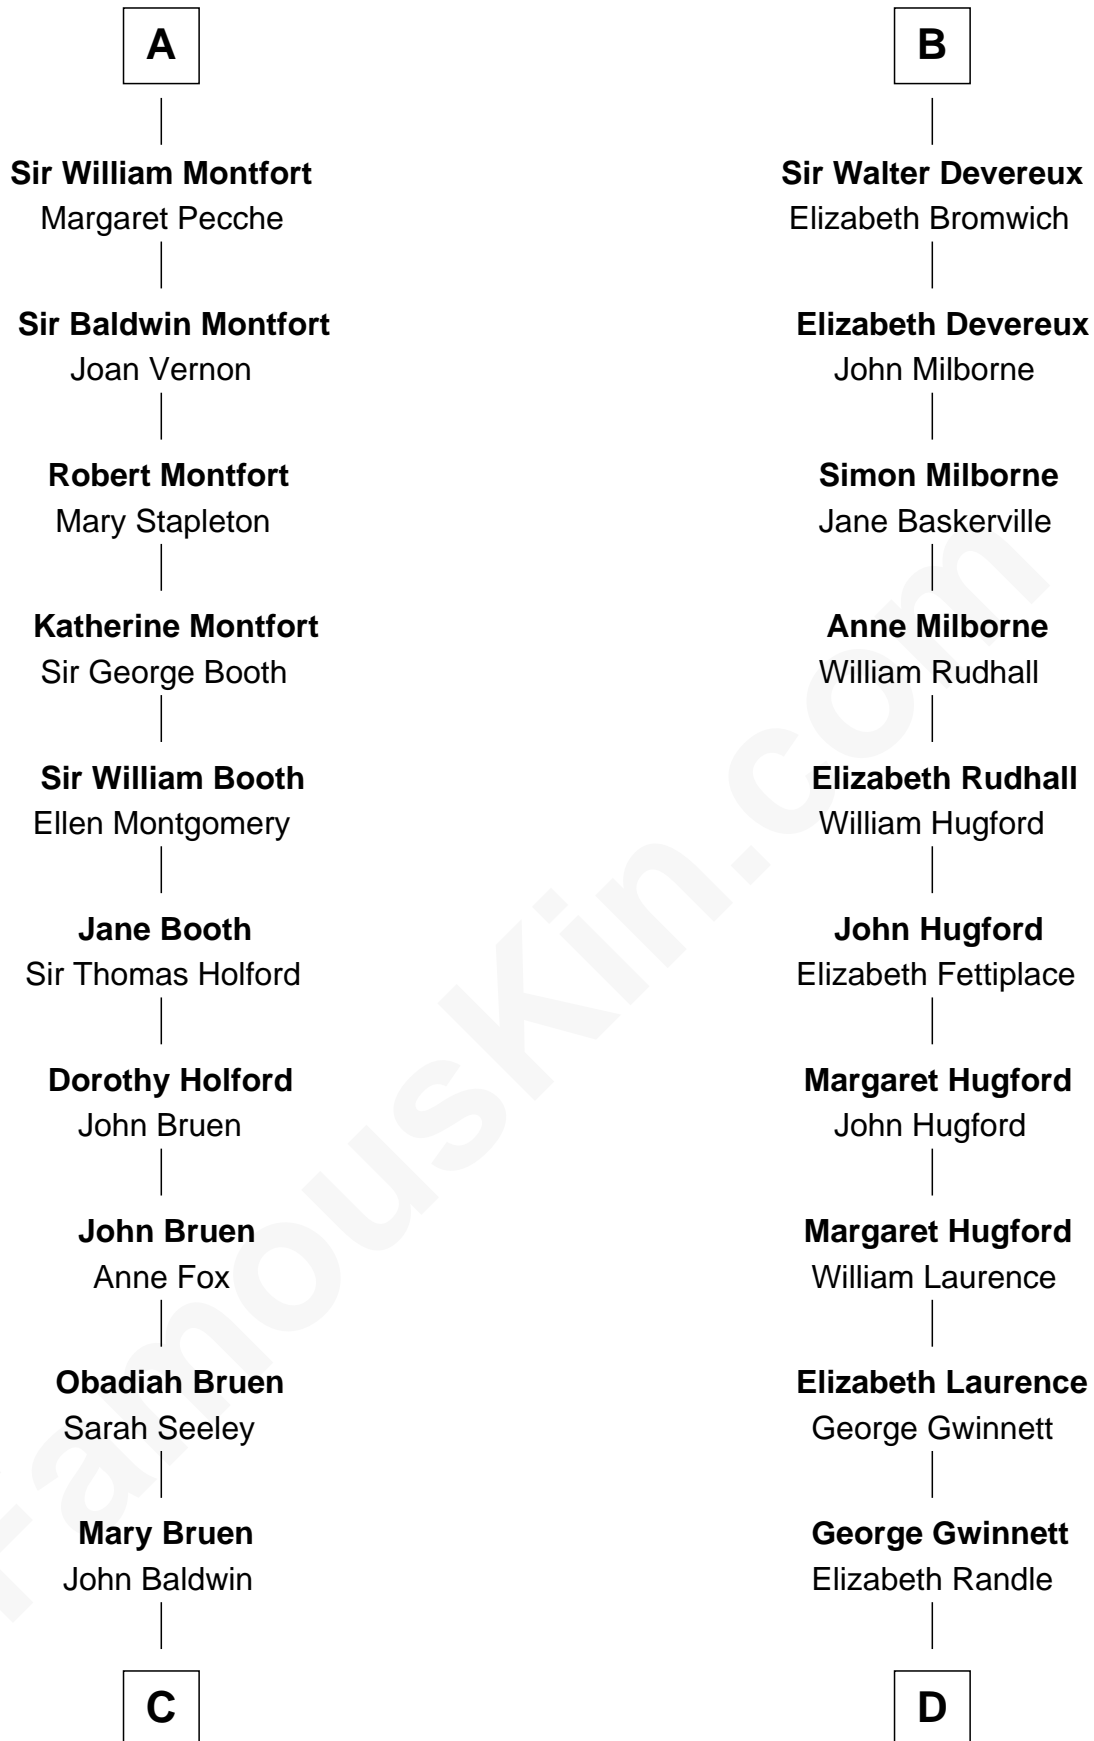

FamousKin.com Relationship Chart of

Abraham Baldwin

Signer of the U.S. Constitution

19th cousin 1 time removed of

Button Gwinnett

Signer of the Declaration of Independence

Sir William Marshal

Isabel de Clare

C

Abigail Baldwin
Samuel Baldwin

Timothy Baldwin
Bathsheba Stone

Michael Baldwin
Lucy Dudley

Abraham Baldwin
Signer of the U.S. Constitution

D

George Gwinnett
Elizabeth Coxe

Rev. Samuel Gwinnett
Anne Eames

Button Gwinnett
Signer of Declaration of Independence

FamousKin.com