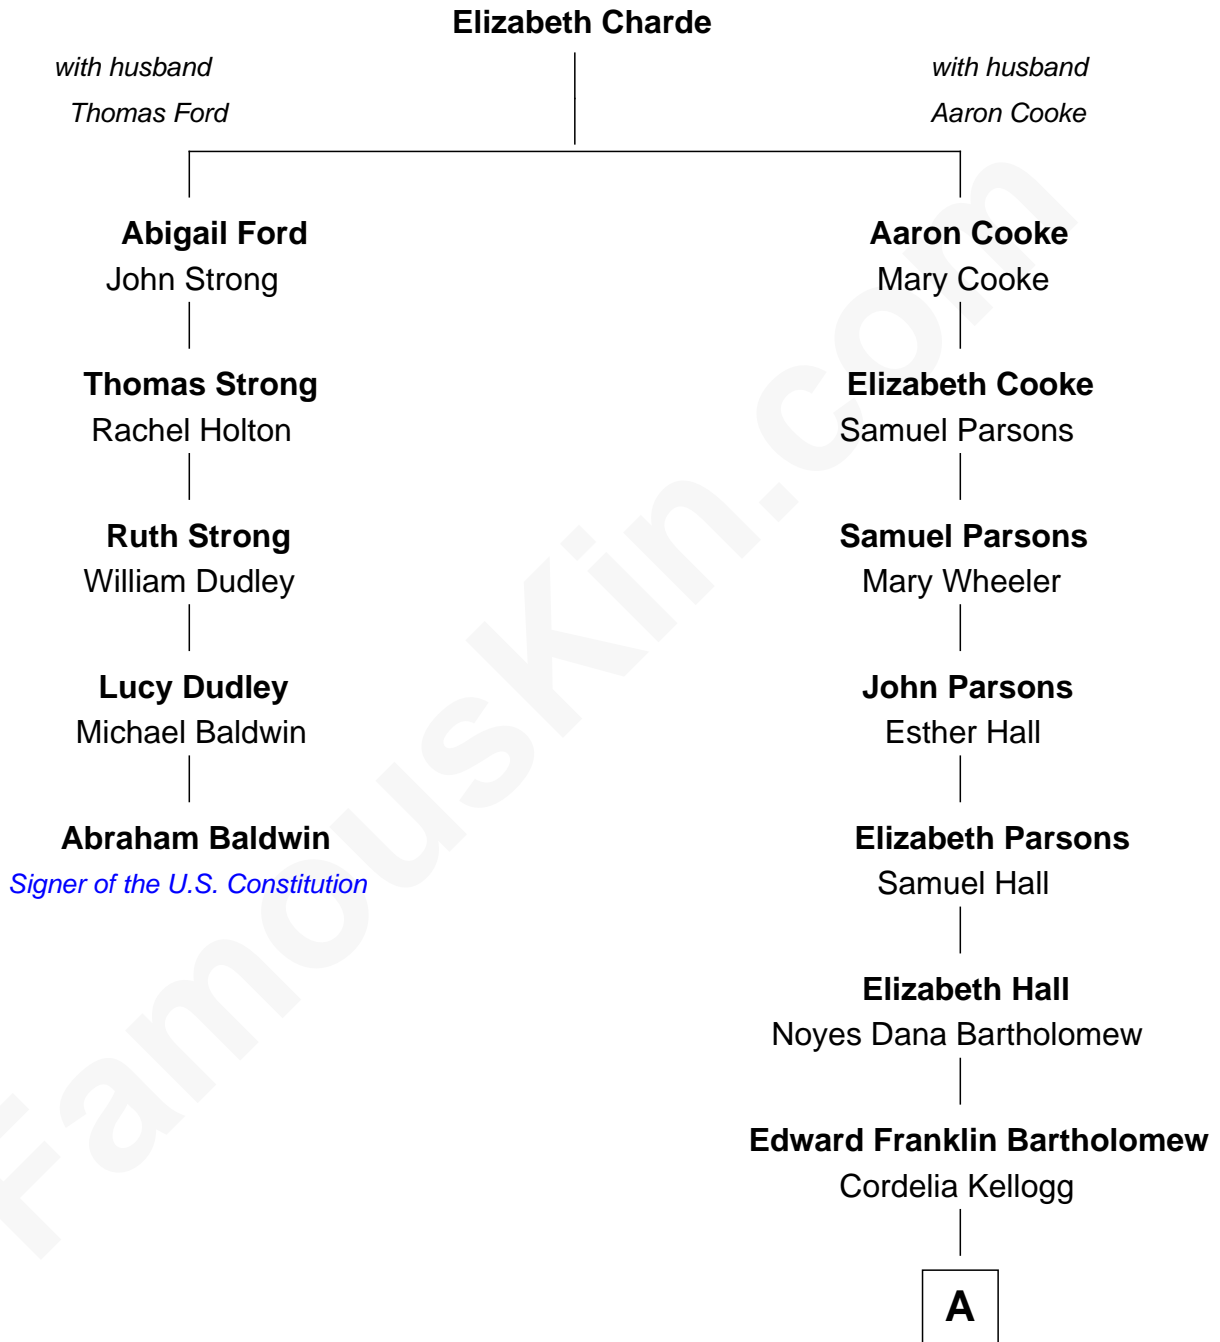

FamousKin.com Relationship Chart of

Abraham Baldwin

Signer of the U.S. Constitution

4th cousin 6 times removed of

Clint Eastwood

TV & Film Actor and Director

A

|
Sophia Aurelia Bartholomew

Charles Claude Runner

|
Waldo Errol Runner

Virginia May McClanahan

|
Margaret Ruth Runner

Clinton Eastwood

|
Clint Eastwood

TV & Film Actor and Director

FamousKin.com