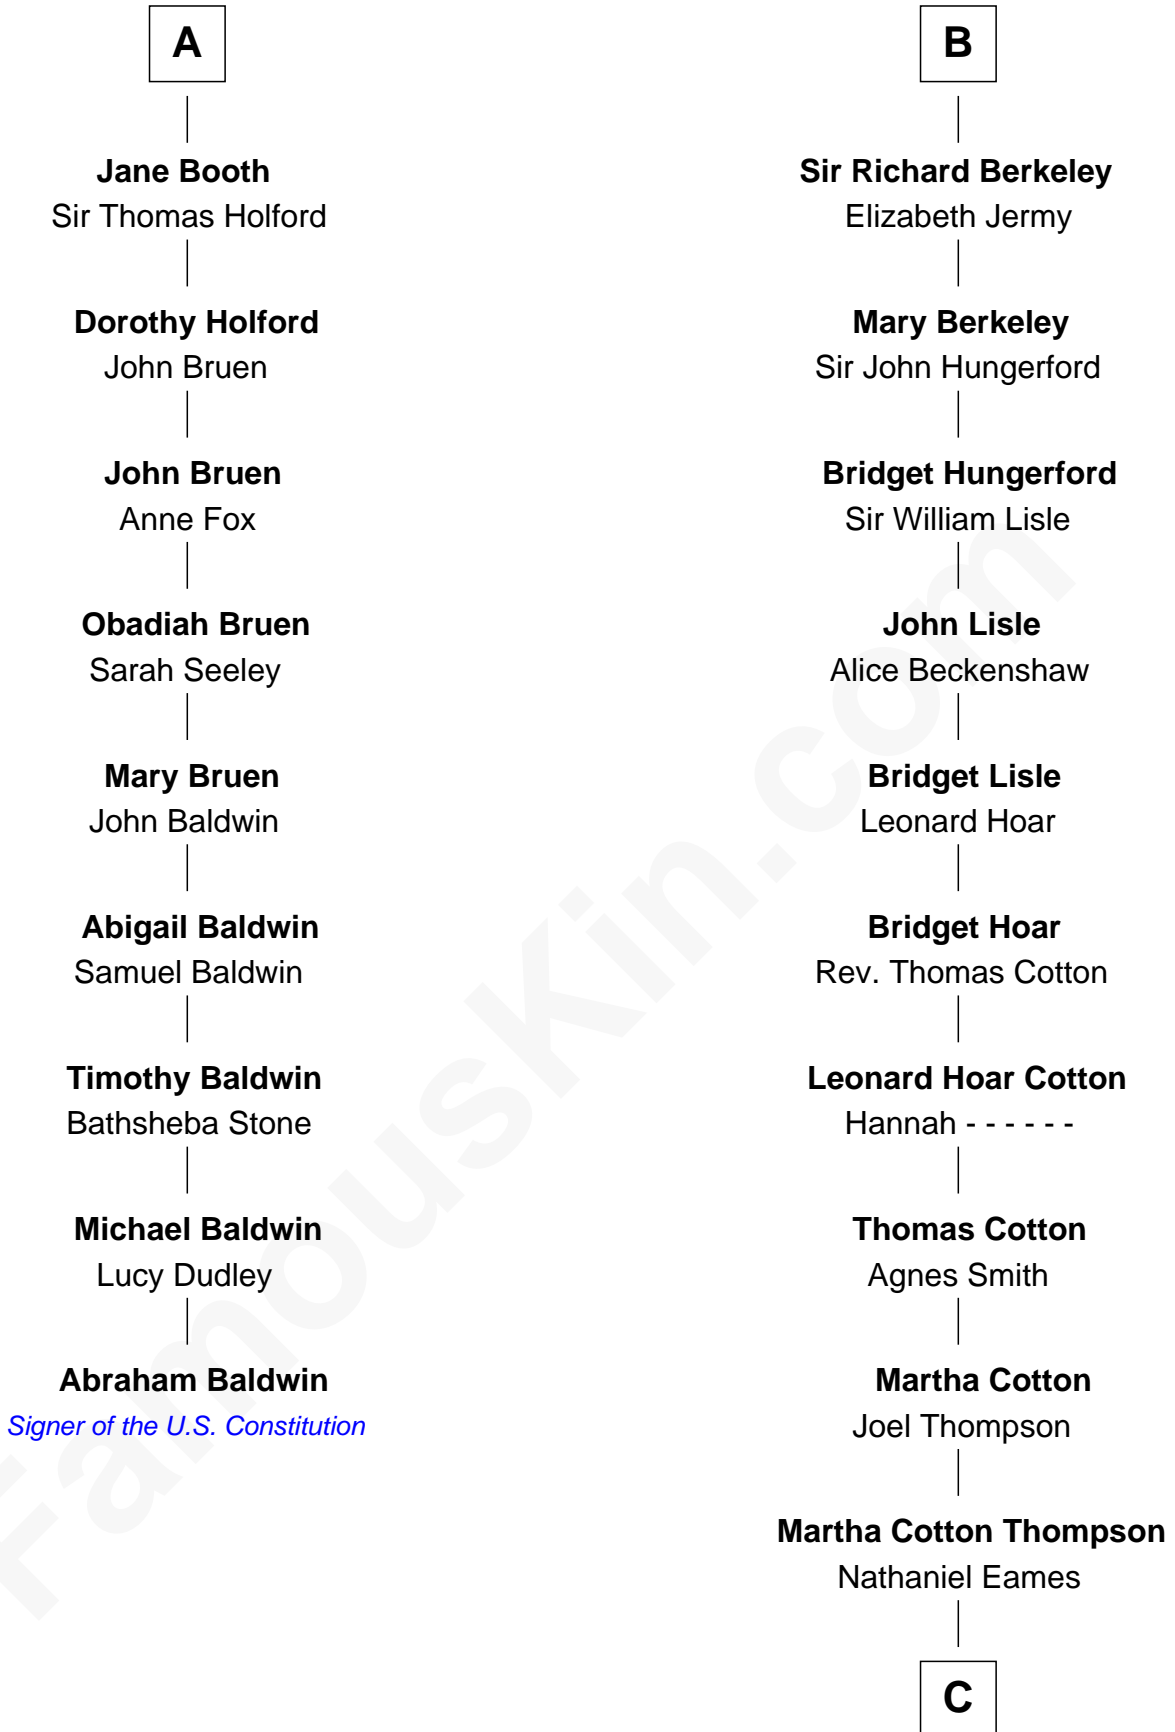

# FamousKin.com Relationship Chart of

**Abraham Baldwin**

*Signer of the U.S. Constitution*

15th cousin 4 times removed of

**Clare Eames**

*Silent Movie Actress*

**Ralph de Stafford**  
Katherine de Hastang

**C**

|  
**Ithamer Bellows Eames**

Emma Hayden

|  
**Harold Hayden Eames**

Clare Hamilton

|  
**Clare Eames**

*Silent Movie Actress*

FamousKin.com