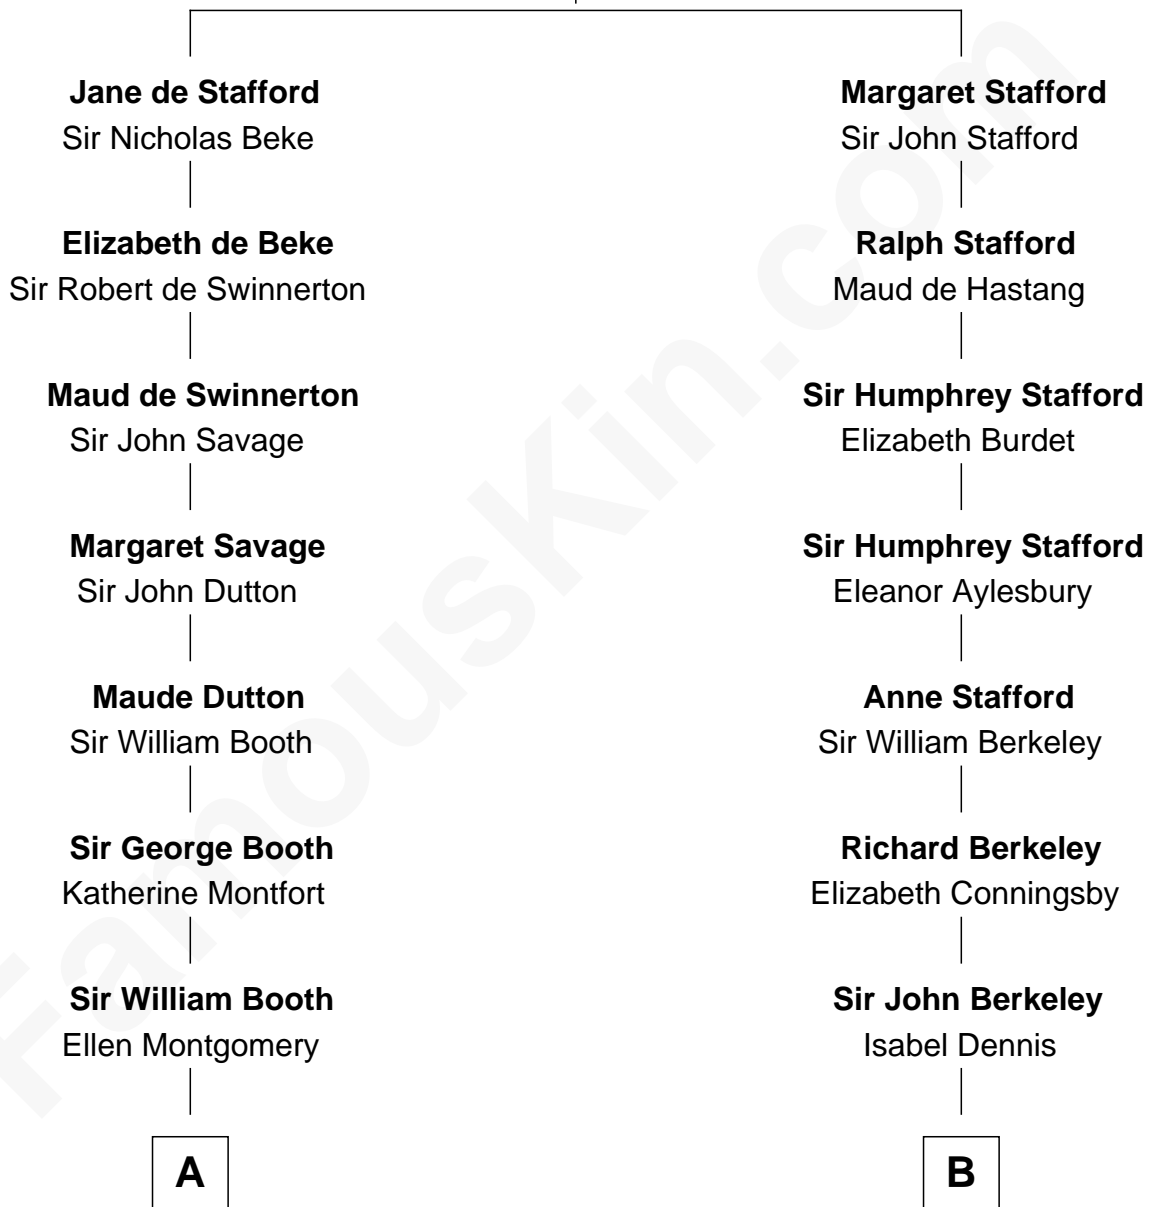

# FamousKin.com Relationship Chart of

**Abraham Baldwin**

*Signer of the U.S. Constitution*

15th cousin 4 times removed of

**Clare Eames**

*Silent Movie Actress*

**Ralph de Stafford**  
Katherine de Hastang

**C**

|  
**Ithamer Bellows Eames**

Emma Hayden

|  
**Harold Hayden Eames**

Clare Hamilton

|  
**Clare Eames**

*Silent Movie Actress*

FamousKin.com