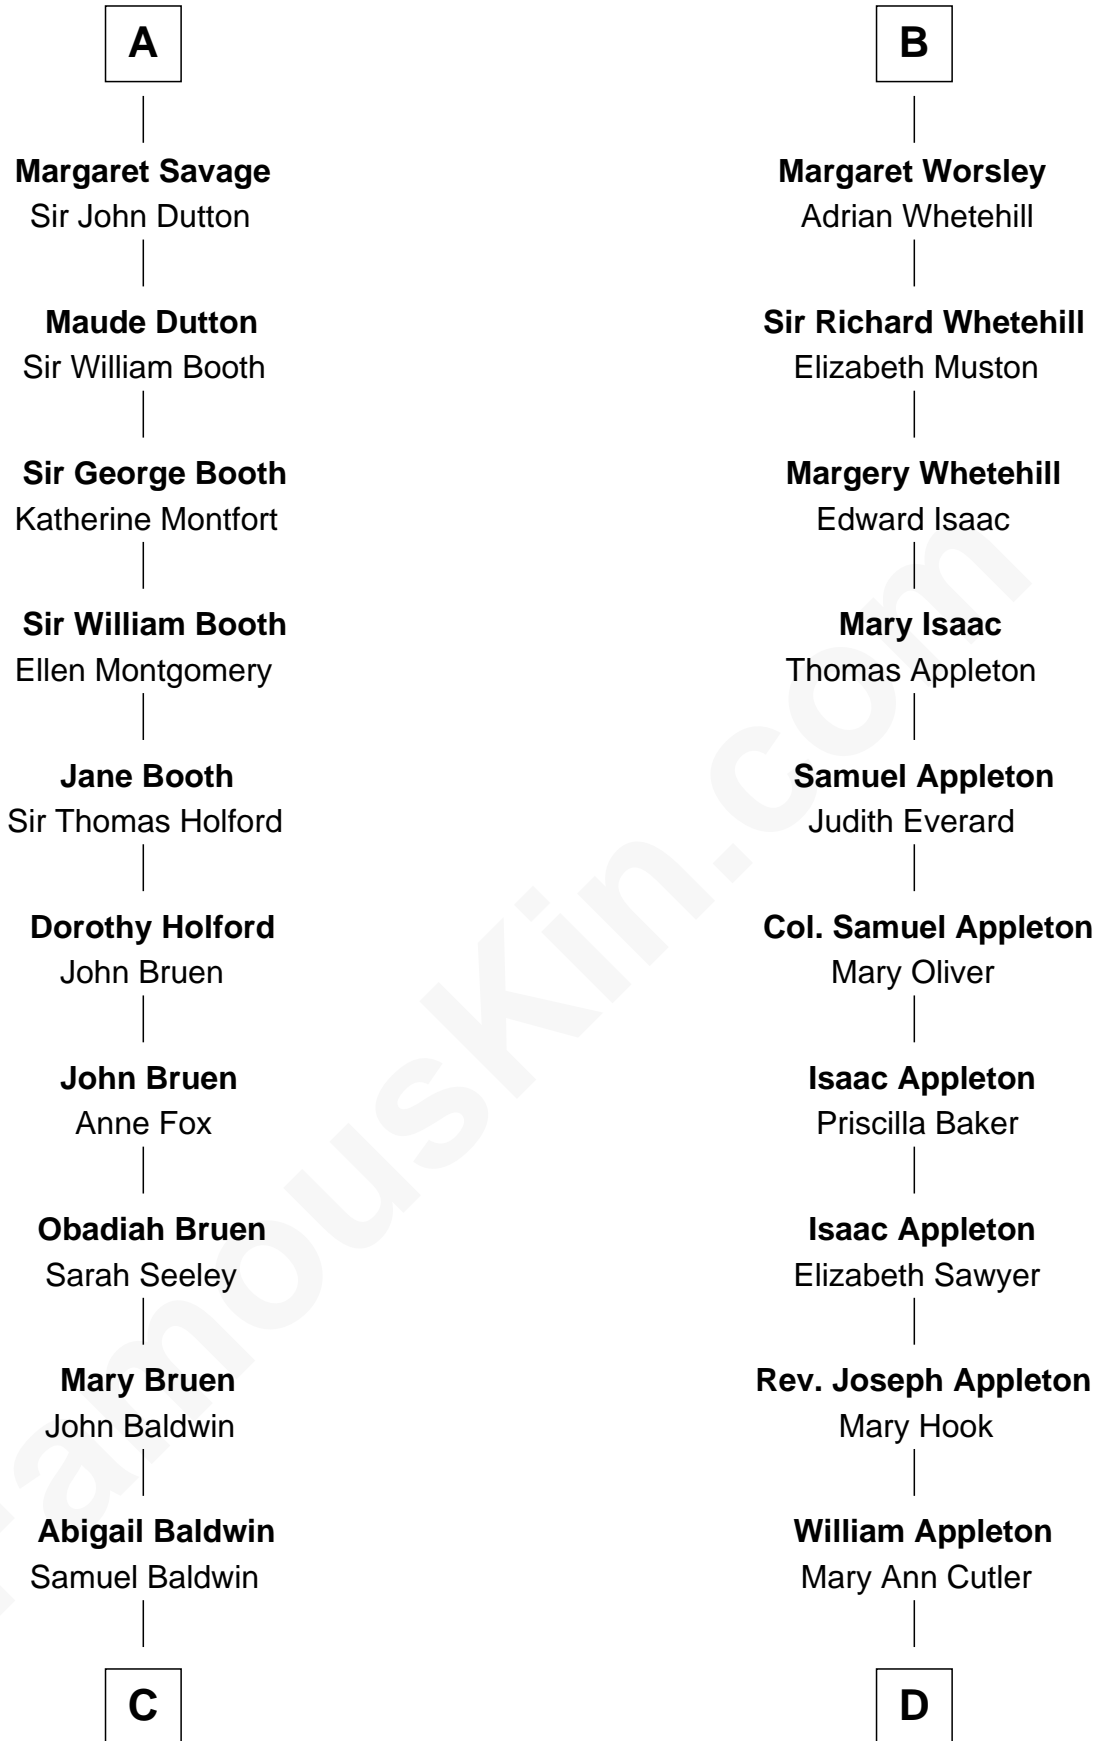

FamousKin.com Relationship Chart of

Abraham Baldwin

Signer of the U.S. Constitution

19th cousin 2 times removed of

Jennifer Coolidge

TV and Movie Actress

Sir Roger de Somery

Nichole d'Aubenev

Margaret de Somery

Ralph Basset

Ralph Basset

Hawise - - - - -

Margaret Basset

Edmund de Stafford

Ralph de Stafford

Katherine de Hastang

Robert Puleston

Angharad Puleston

Edwart Trevor ap Daffyd

Rose Trevor ferch Edwart

Otewell Worsley

B

C

Timothy Baldwin
Bathsheba Stone

Michael Baldwin
Lucy Dudley

Abraham Baldwin
Signer of the U.S. Constitution

D

Sarah Elizabeth Appleton
Amos Adams Lawrence

Hetty Sullivan Lawrence
Frederic Cunningham

Susannah Cunningham
John Templeman Coolidge