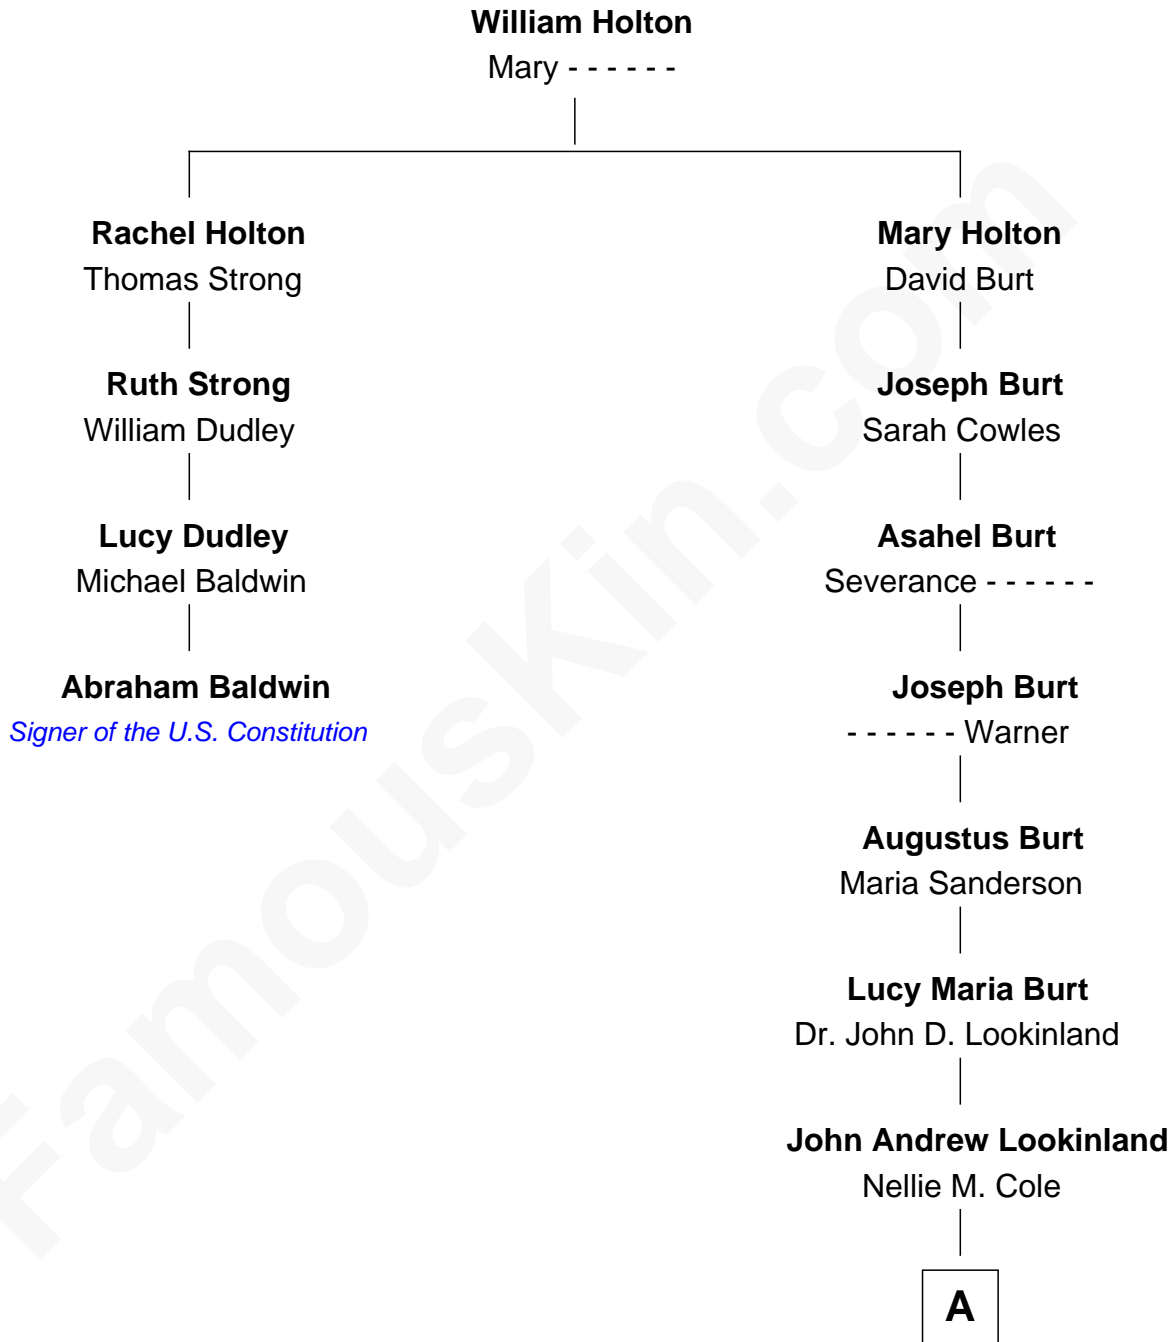

FamousKin.com Relationship Chart of

Abraham Baldwin

Signer of the U.S. Constitution

3rd cousin 6 times removed of

Michael Lookinland

TV Actor

A

—
Orrin Paul Lookinland

Madeline Tait

—
Paul Russell Lookinland

Karen Ruth McKinney

—
Michael Lookinland

TV Actor

FamousKin.com