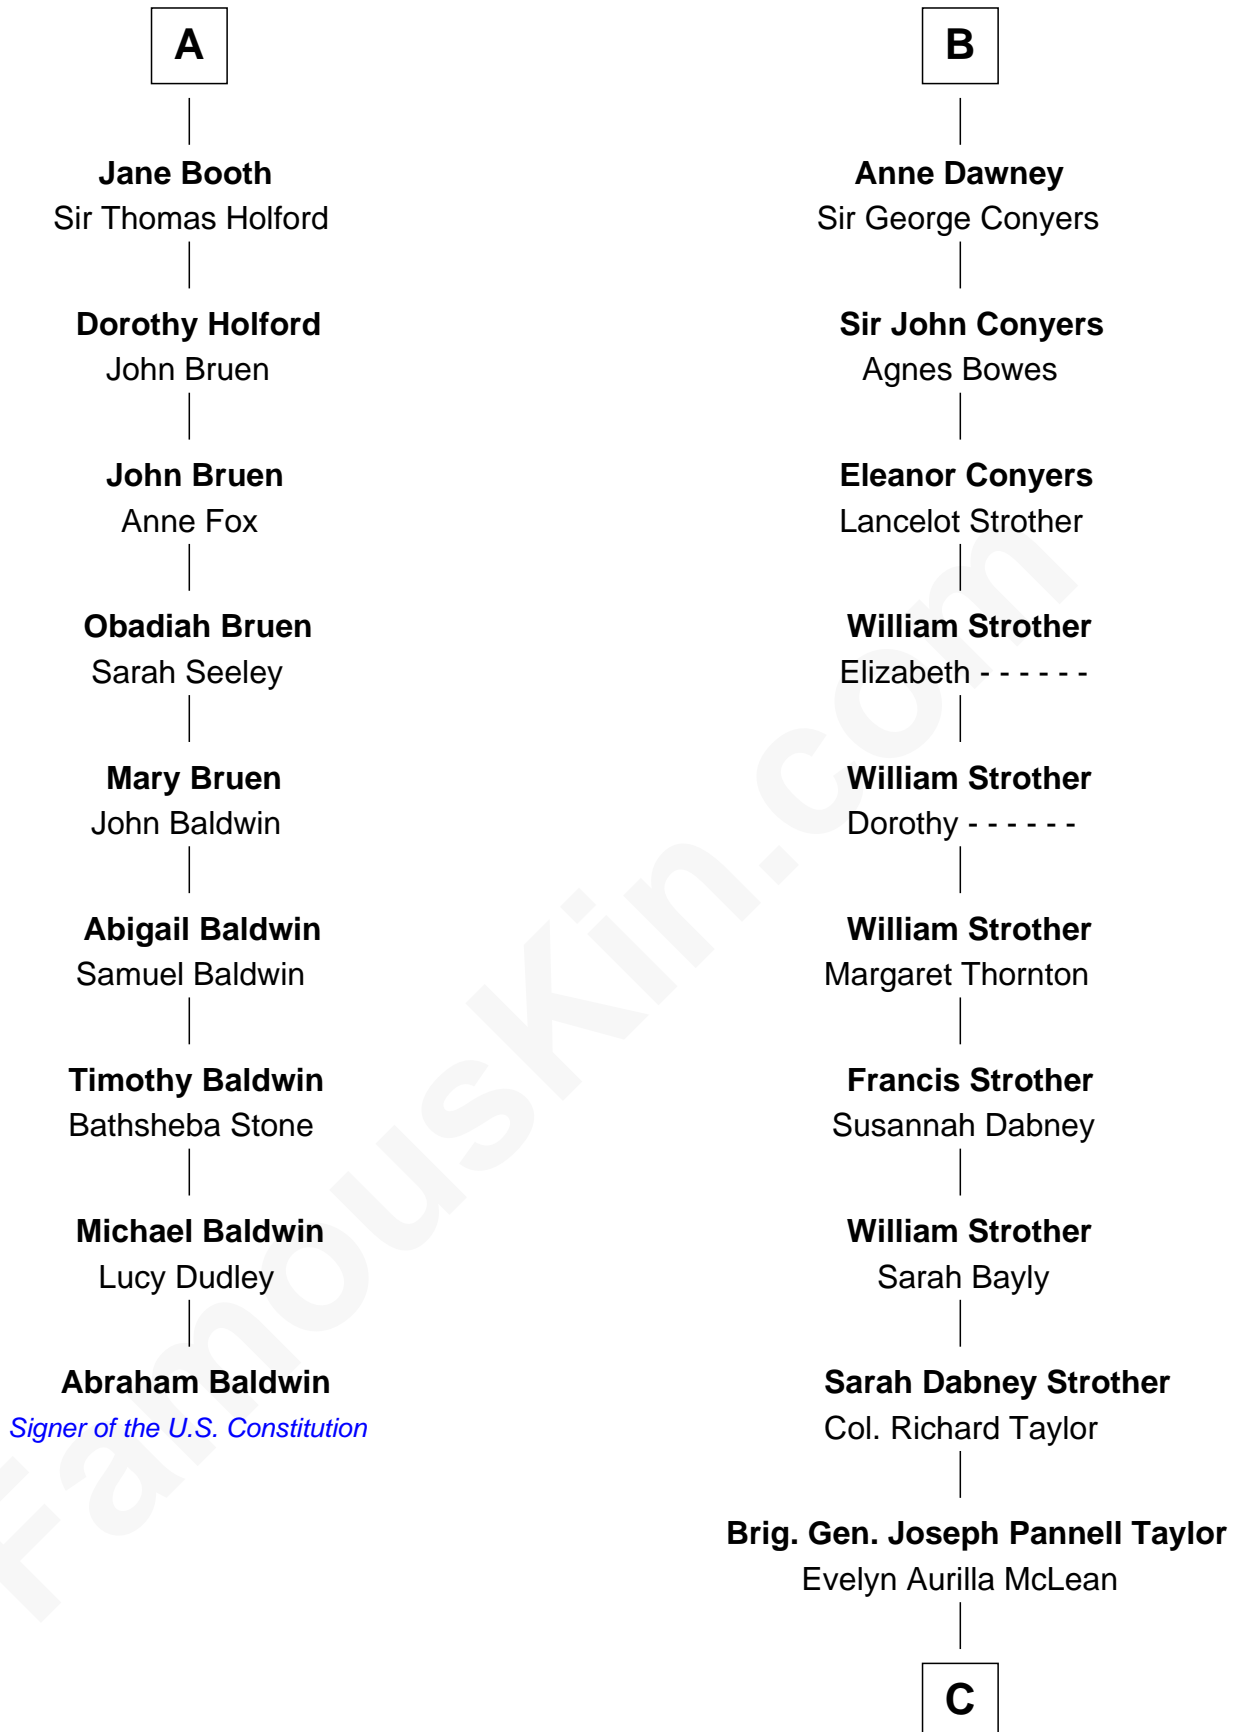

FamousKin.com Relationship Chart of

Abraham Baldwin

Signer of the U.S. Constitution

15th cousin 6 times removed of

Parker Stevenson

TV and Movie Actor

Ralph de Stafford
Katherine de Hastang

C

Col. Joseph Hancock Taylor

Mary Montgomery Meigs

Evelyn Taylor

Eli Kirk Price

Philip Price

Sarah Meade Harrison

Sarah Meade Price

Richard Stevenson Parker