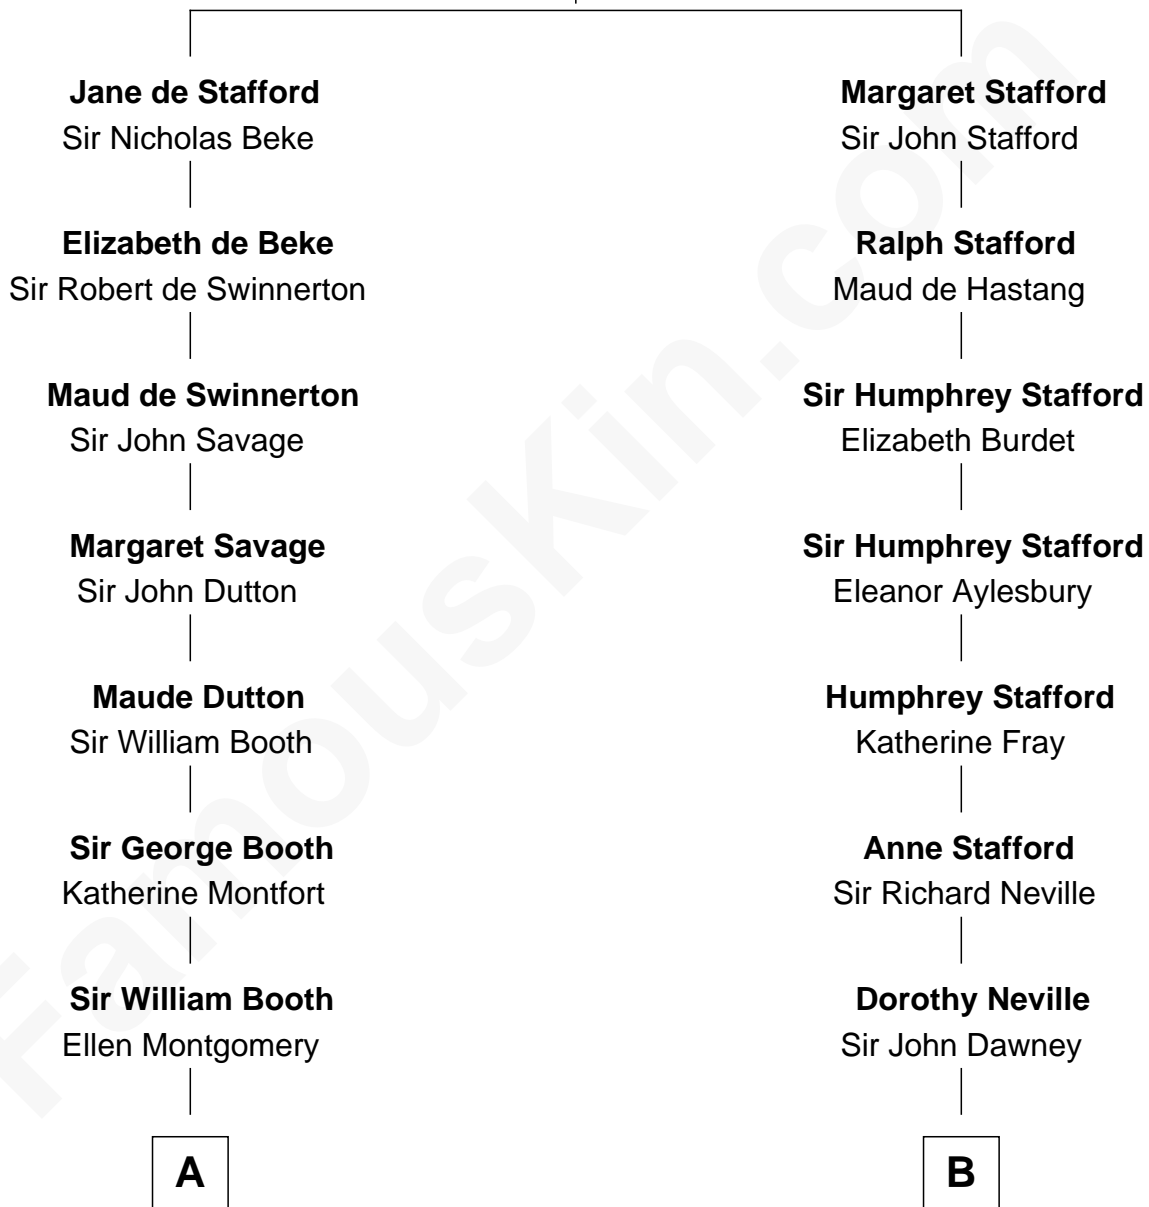

FamousKin.com Relationship Chart of

Abraham Baldwin

Signer of the U.S. Constitution

15th cousin 6 times removed of

Parker Stevenson

TV and Movie Actor

Ralph de Stafford
Katherine de Hastang

C

Col. Joseph Hancock Taylor

Mary Montgomery Meigs

Evelyn Taylor

Eli Kirk Price

Philip Price

Sarah Meade Harrison

Sarah Meade Price

Richard Stevenson Parker