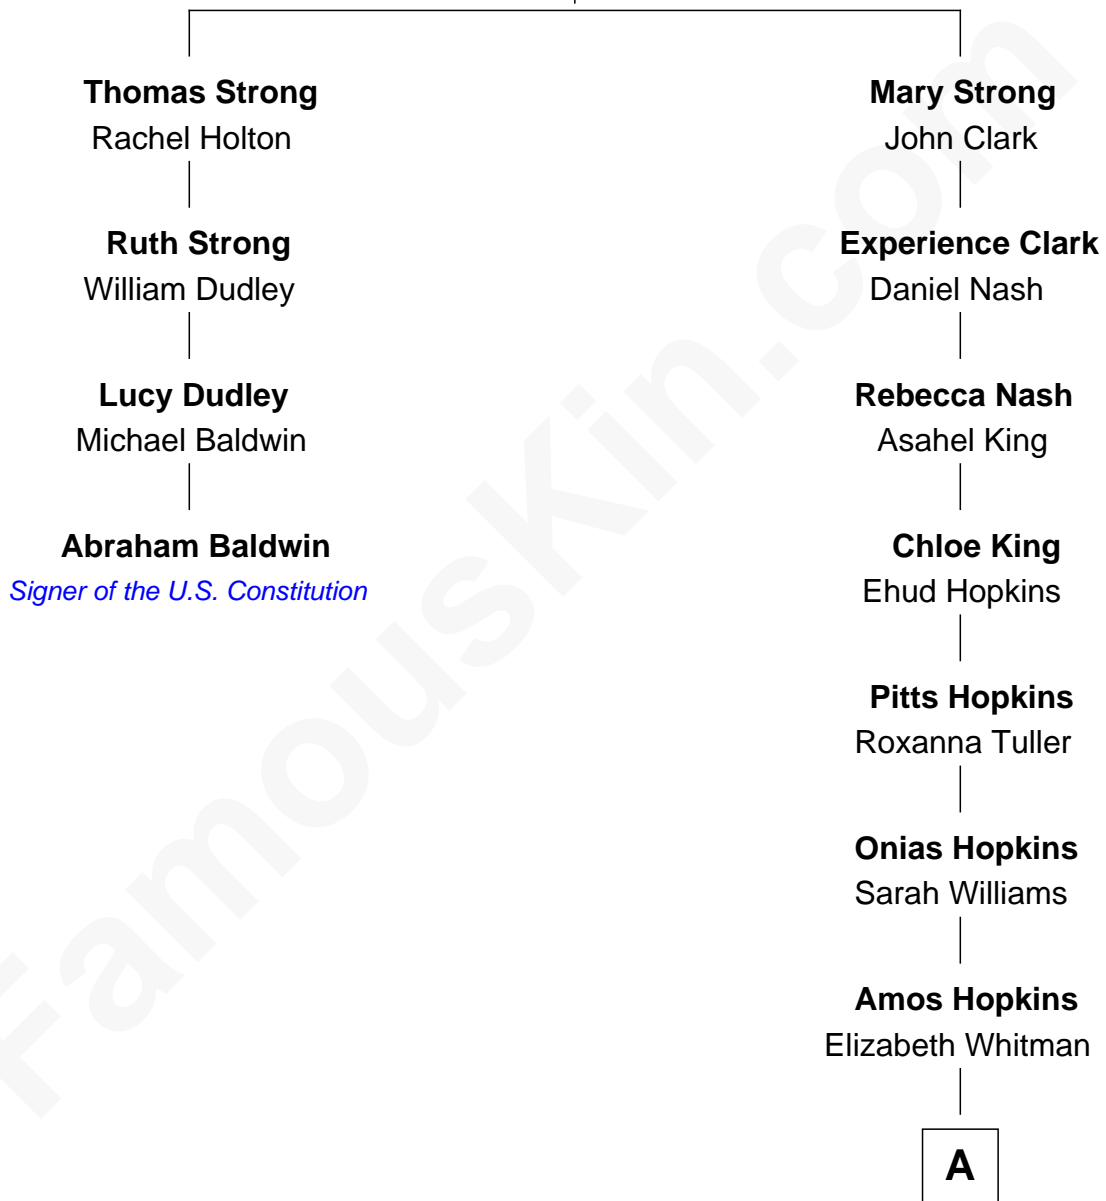

# FamousKin.com Relationship Chart of

**Abraham Baldwin**

*Signer of the U.S. Constitution*

3rd cousin 9 times removed of

**Taylor Lautner**

*TV and Movie Actor*

**John Strong**

Abigail Ford

**A**

**Violetta M. Hopkins**

Arthur Himebaugh

**Emily Jane Himebaugh**

Cleon B. Soules

**Helen Elizabeth Soules**

Andrew J. Bos

**David Andrew Bos**

Patricia Anne Nichols

**Deborah C. Bos**

Daniel Joseph Lautner

**Taylor Lautner**

*TV and Movie Actor*