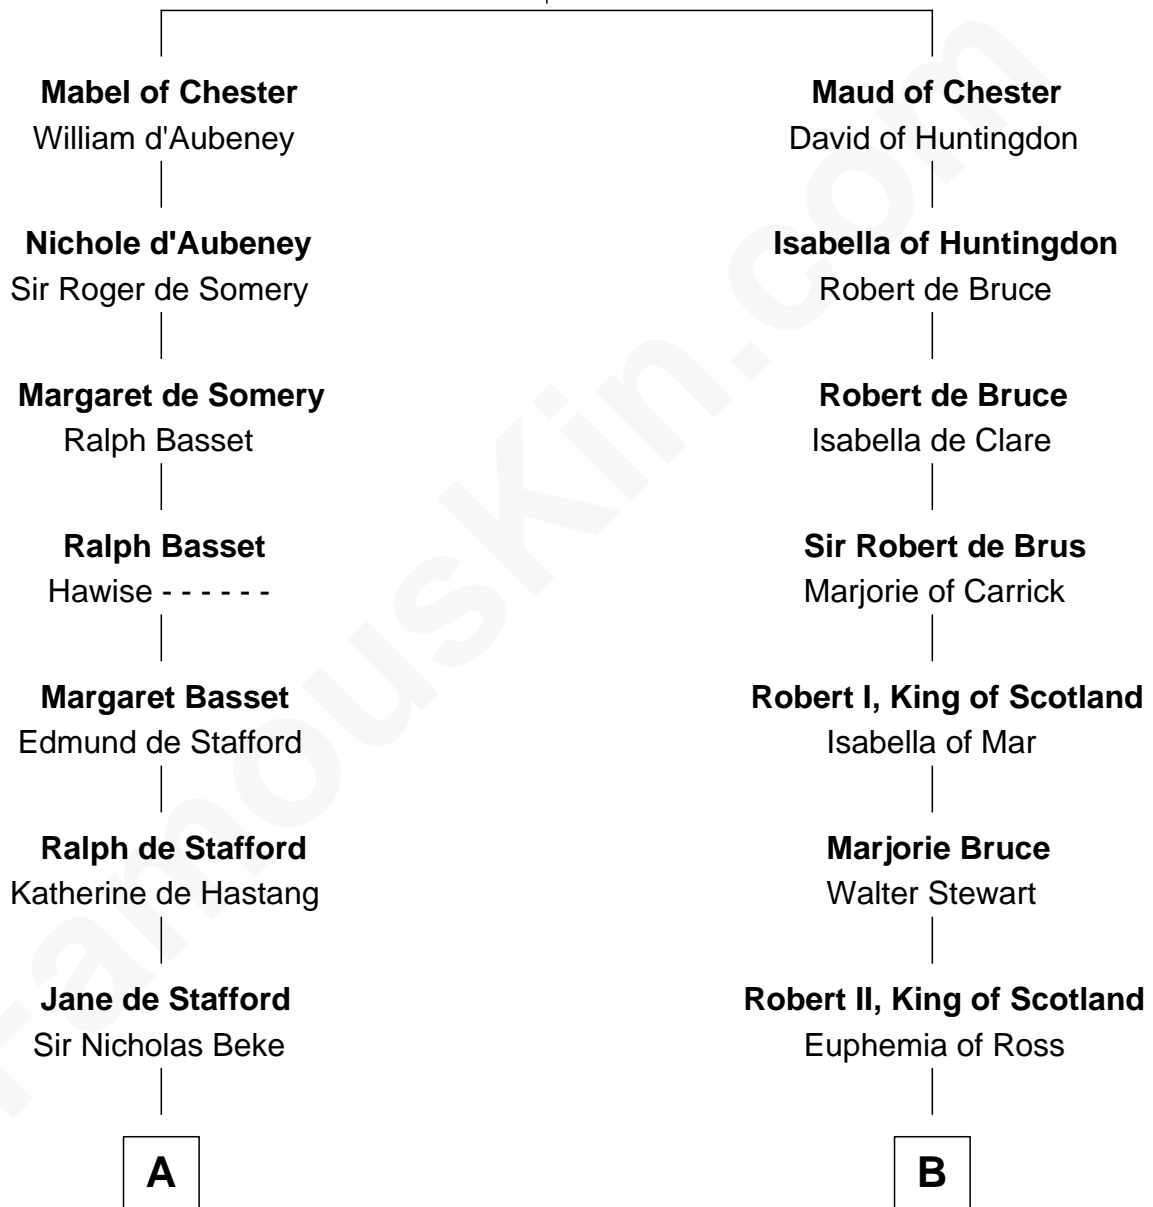

# FamousKin.com Relationship Chart of

**Abraham Baldwin**

*Signer of the U.S. Constitution*

20th cousin 1 time removed of

**General Hugh Mercer**

*American Revolution*

**Hugh de Kevelioc**  
Bertrade de Montfort

**C**

**Mary Bruen**  
John Baldwin

**Abigail Baldwin**  
Samuel Baldwin

**Timothy Baldwin**  
Bathsheba Stone

**Michael Baldwin**  
Lucy Dudley

**Abraham Baldwin**  
*Signer of the U.S. Constitution*

**D**

**Lilias Row**  
John Mercer

**Thomas Mercer**  
Isabel Smith

**William Mercer**  
Anne Munro

**General Hugh Mercer**  
*American Revolution*

FamousKin.com