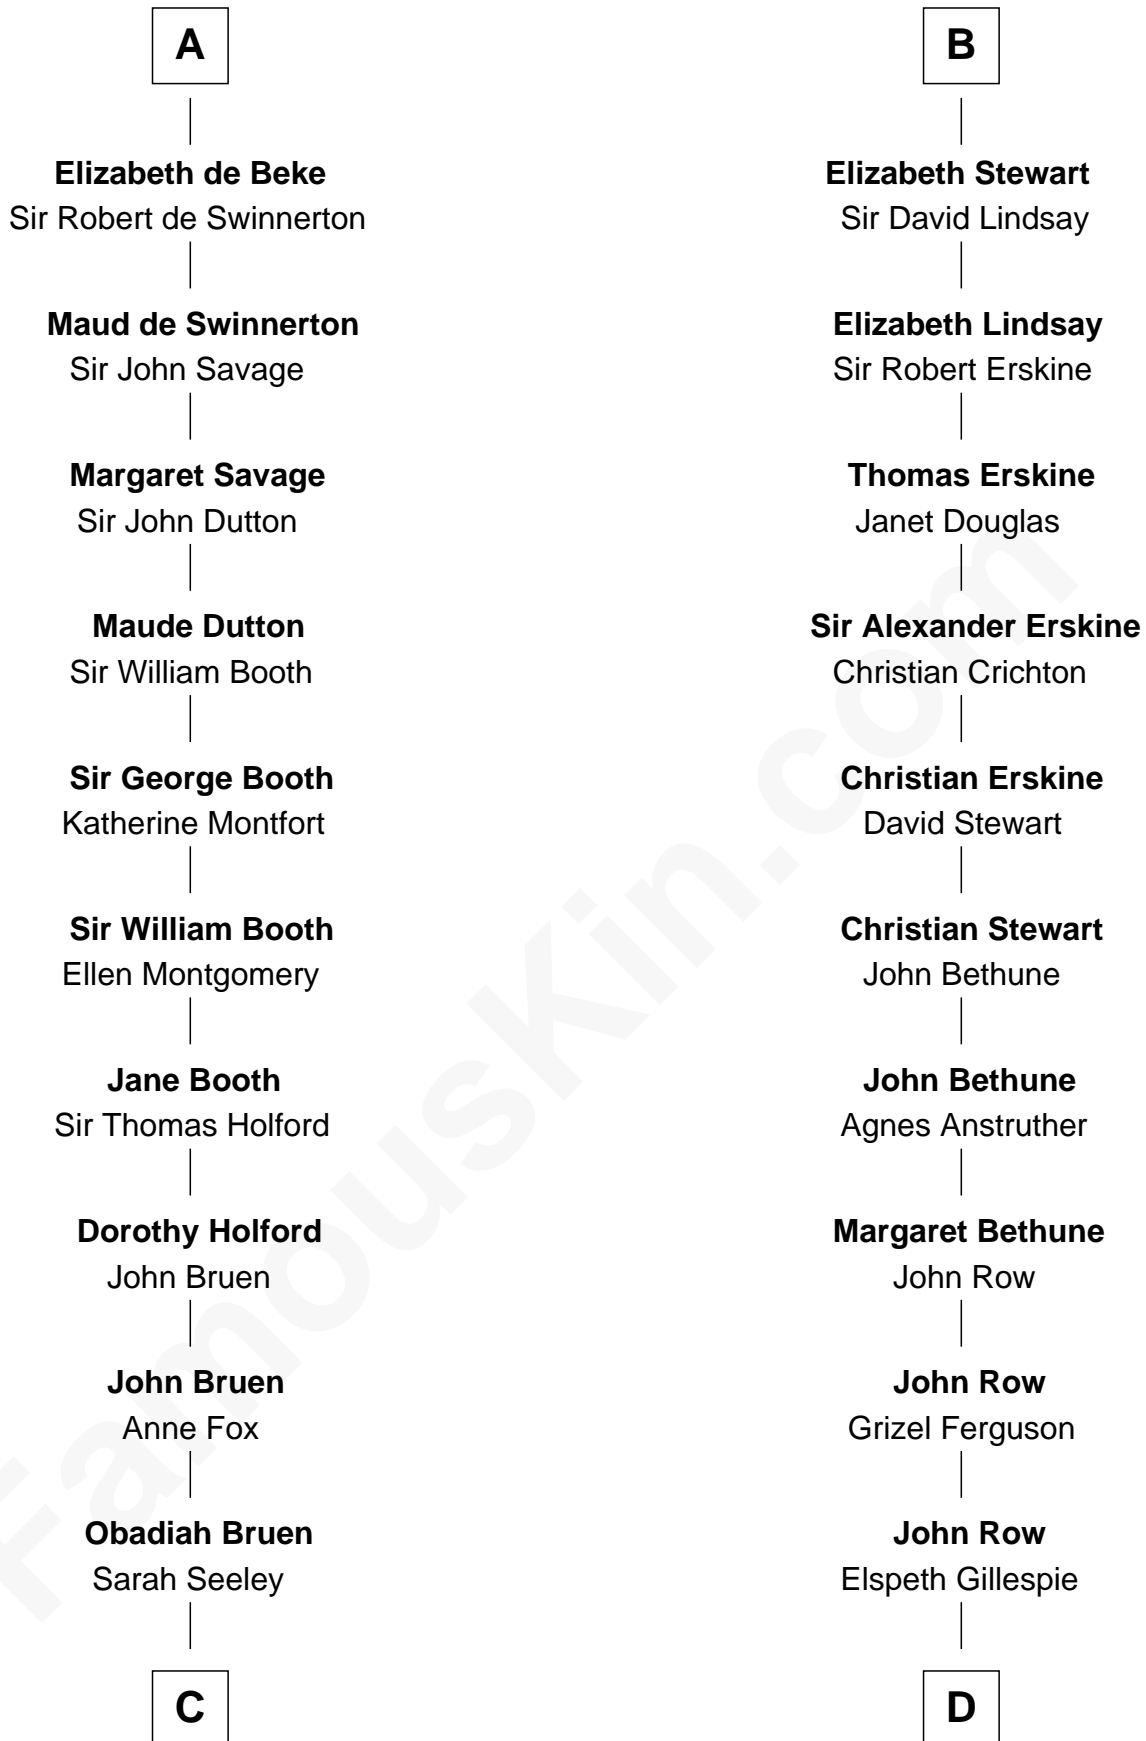

# FamousKin.com Relationship Chart of

**Abraham Baldwin**

*Signer of the U.S. Constitution*

20th cousin 1 time removed of

**General Hugh Mercer**

*American Revolution*

**Hugh de Kevelioc**  
Bertrade de Montfort

**C**

**Mary Bruen**  
John Baldwin

**Abigail Baldwin**  
Samuel Baldwin

**Timothy Baldwin**  
Bathsheba Stone

**Michael Baldwin**  
Lucy Dudley

**Abraham Baldwin**  
*Signer of the U.S. Constitution*

**D**

**Lilias Row**  
John Mercer

**Thomas Mercer**  
Isabel Smith

**William Mercer**  
Anne Munro

**General Hugh Mercer**  
*American Revolution*

FamousKin.com