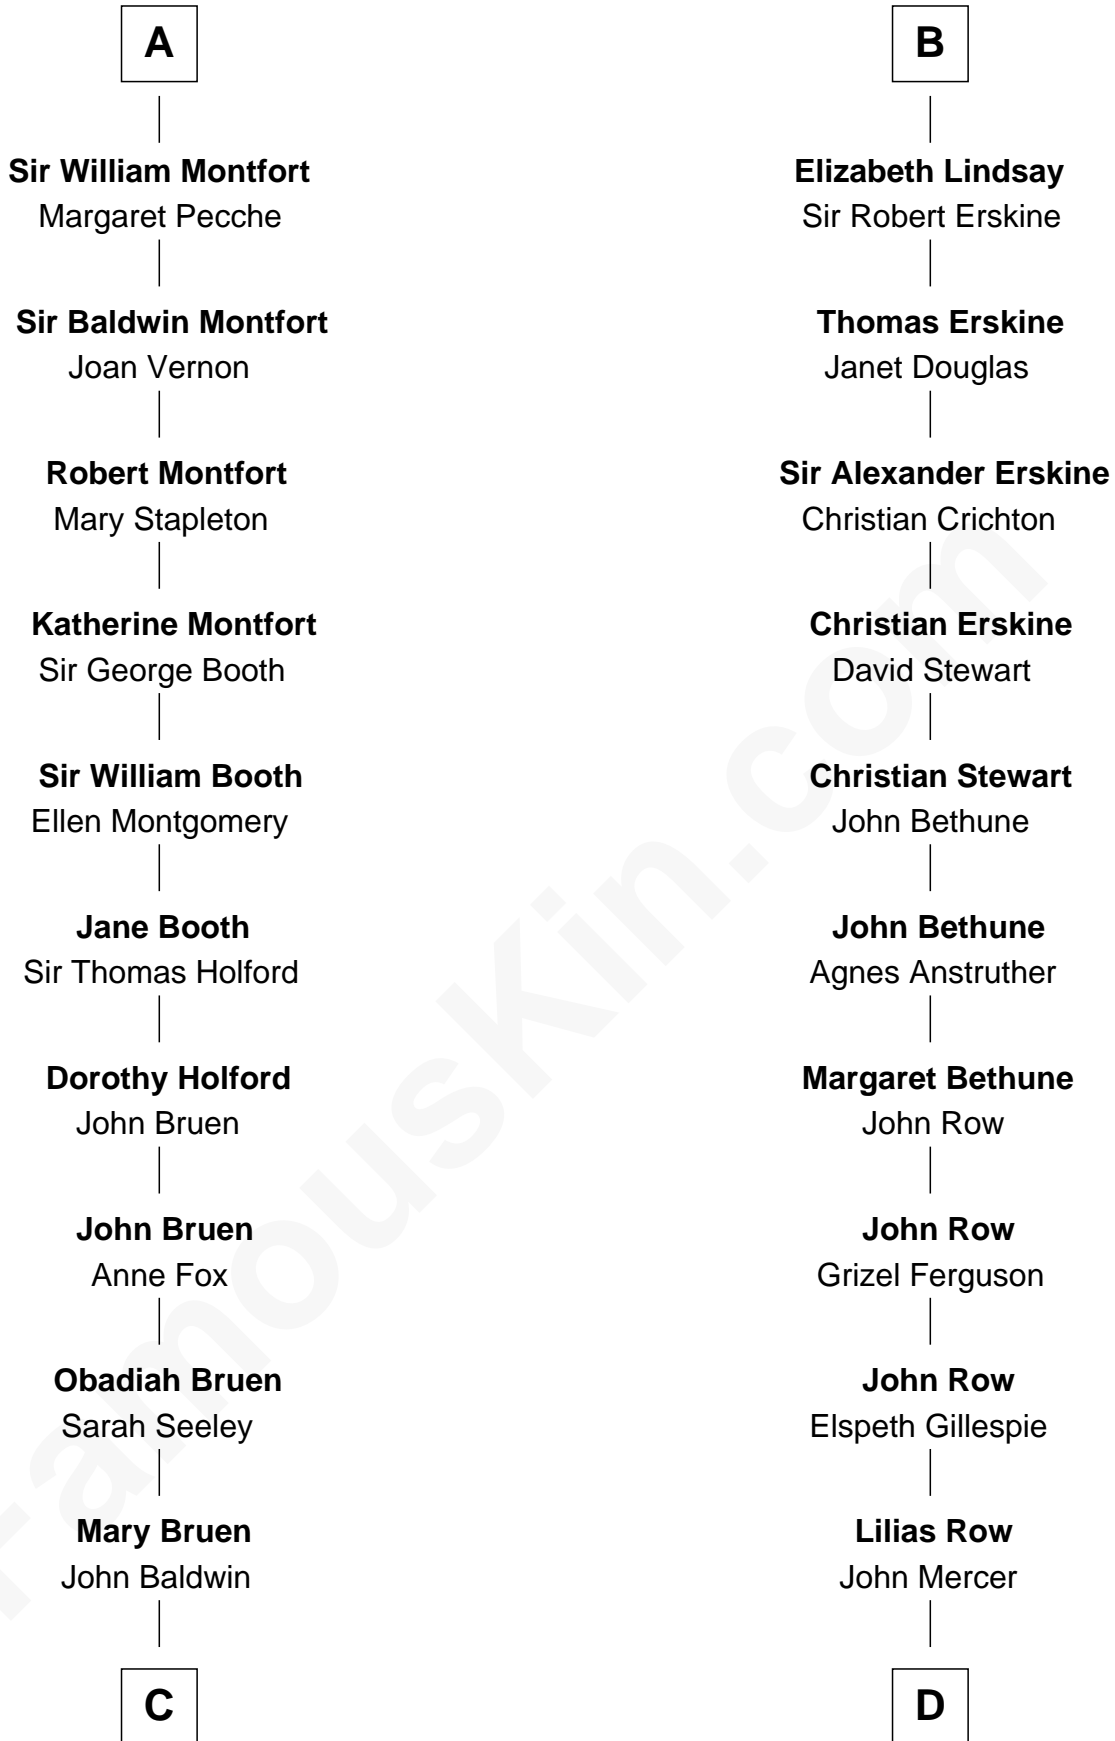

# FamousKin.com Relationship Chart of

**Abraham Baldwin**

*Signer of the U.S. Constitution*

19th cousin 1 time removed of

**General Hugh Mercer**

*American Revolution*

**Richard de Clare**  
Amice of Gloucester

**C**

**Abigail Baldwin**

Samuel Baldwin

**Timothy Baldwin**

Bathsheba Stone

**Michael Baldwin**

Lucy Dudley

**Abraham Baldwin**

*Signer of the U.S. Constitution*

**D**

**Thomas Mercer**

Isabel Smith

**William Mercer**

Anne Munro

**General Hugh Mercer**

*American Revolution*