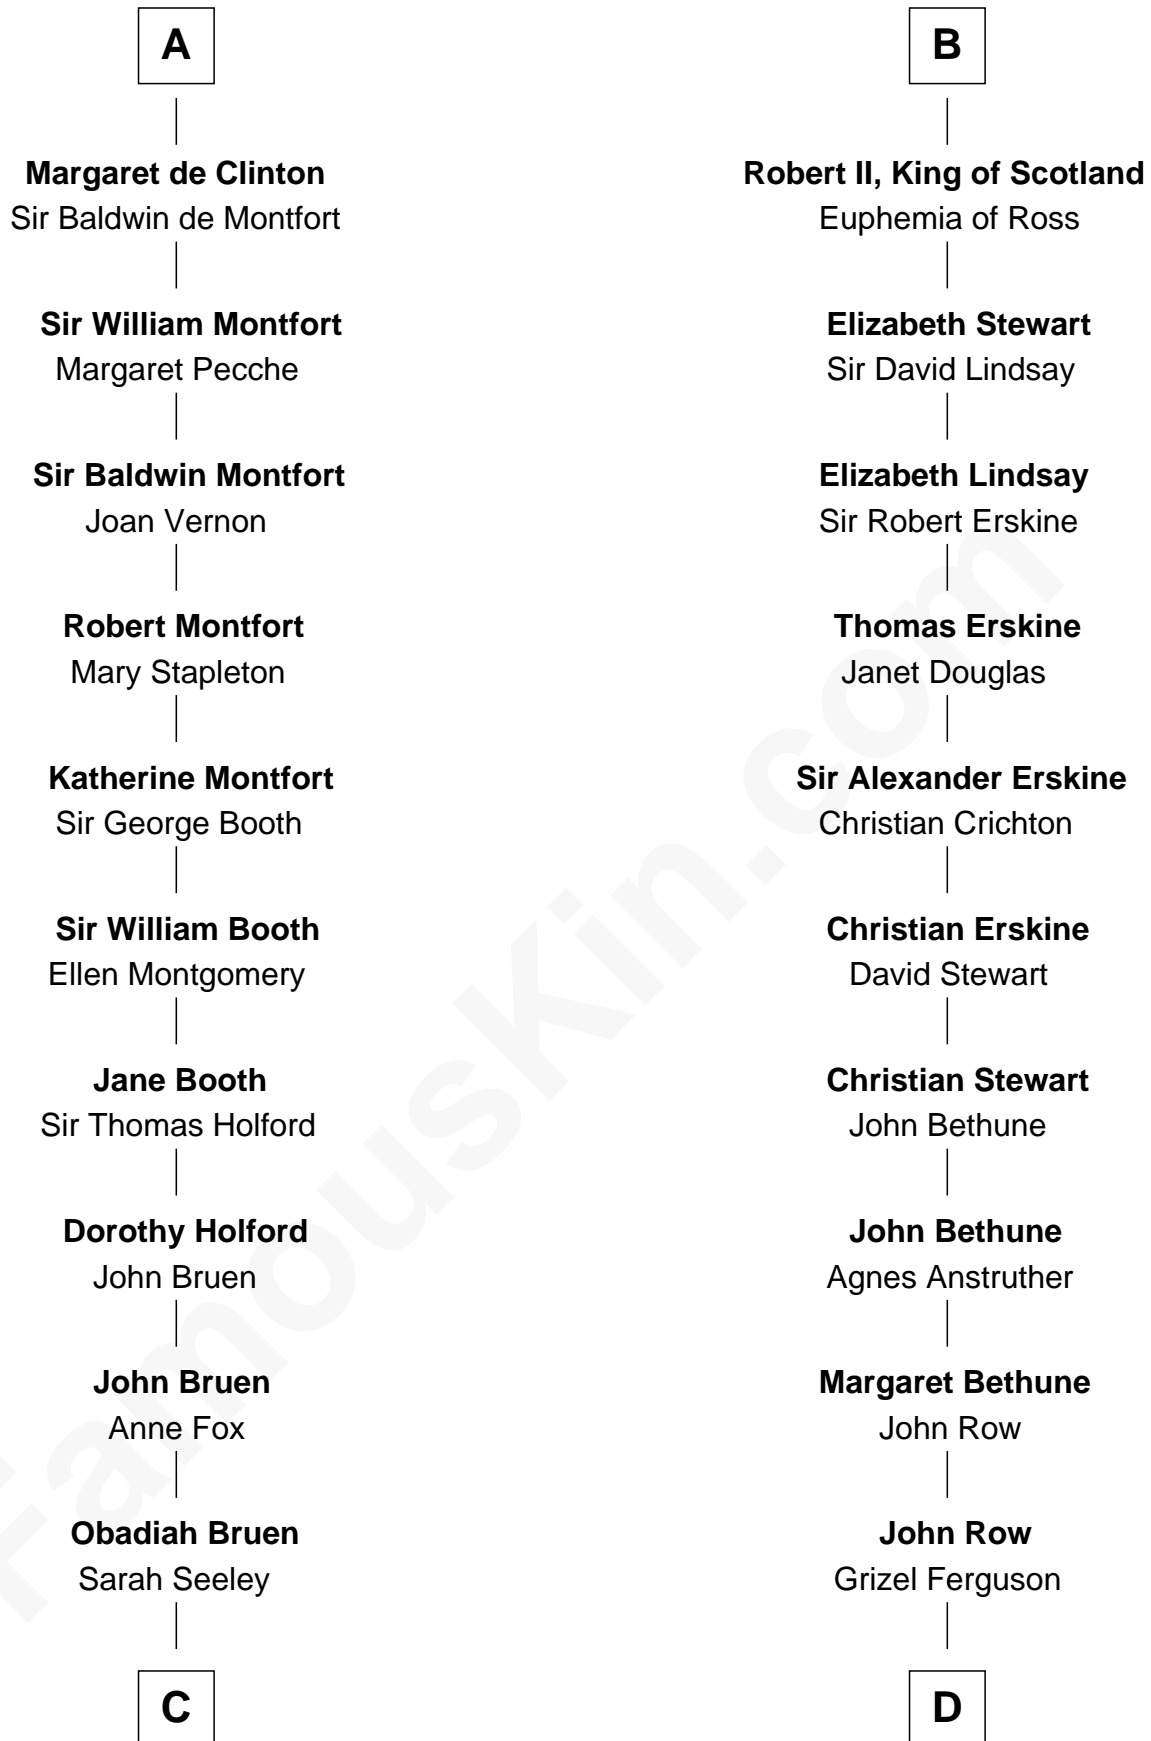

FamousKin.com Relationship Chart of

Abraham Baldwin

Signer of the U.S. Constitution

21st cousin of

General Hugh Mercer

American Revolution

James de St. Hilary

Aveline - - - - -

C

Mary Bruen
John Baldwin

Abigail Baldwin
Samuel Baldwin

Timothy Baldwin
Bathsheba Stone

Michael Baldwin
Lucy Dudley

Abraham Baldwin
Signer of the U.S. Constitution

D

John Row
Elspeth Gillespie

Lilias Row
John Mercer

Thomas Mercer
Isabel Smith

William Mercer
Anne Munro

General Hugh Mercer
American Revolution