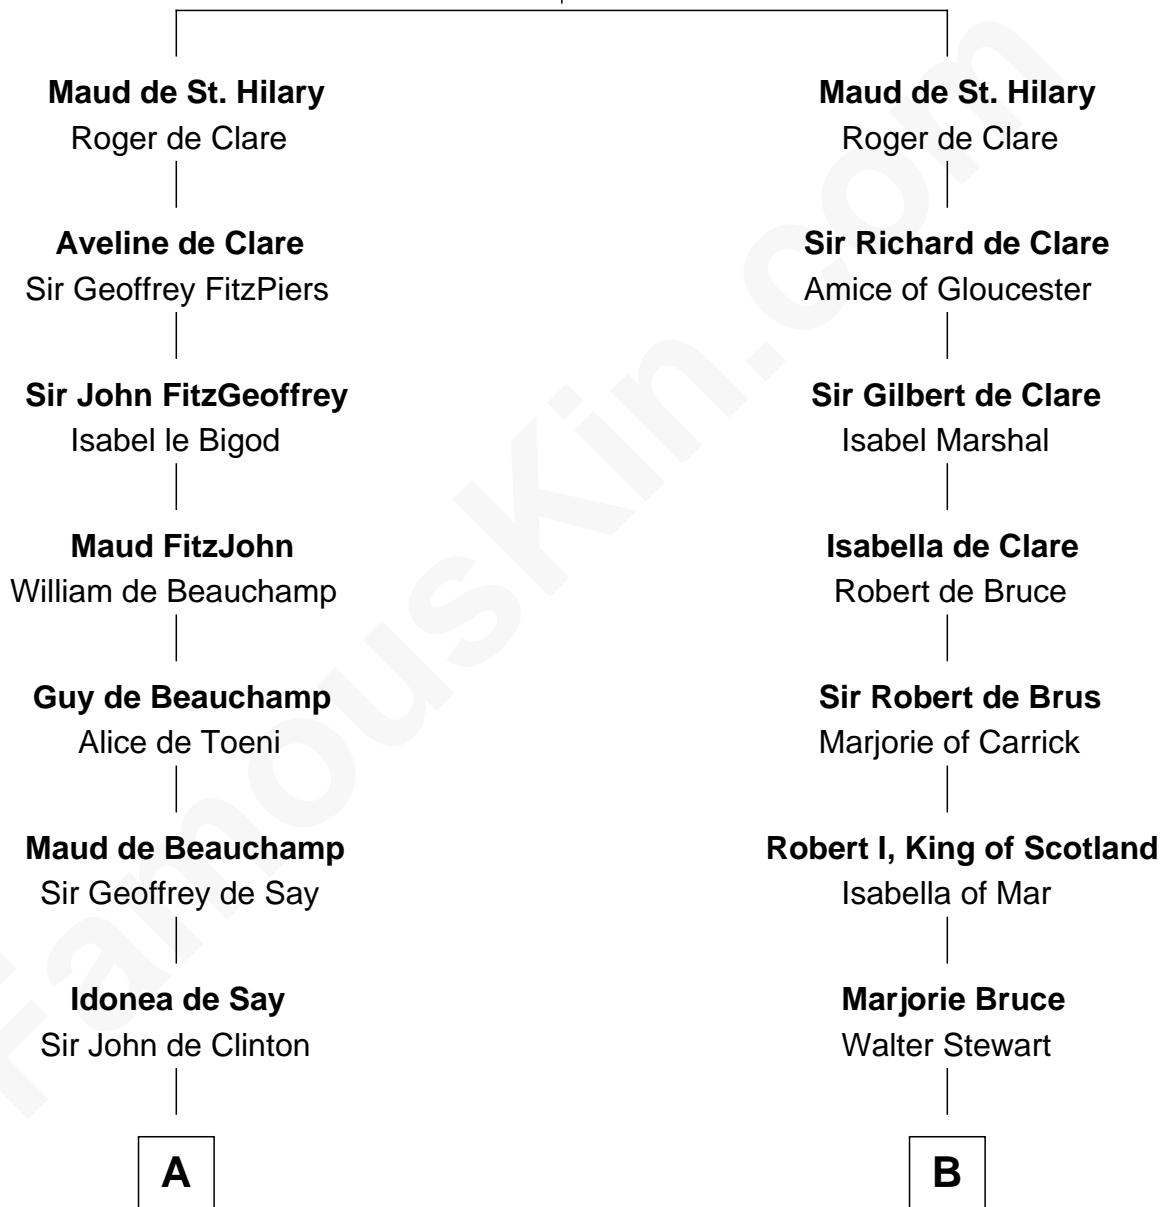

FamousKin.com Relationship Chart of

Abraham Baldwin

Signer of the U.S. Constitution

21st cousin of

General Hugh Mercer

American Revolution

James de St. Hilary

Aveline - - - - -

C

Mary Bruen
John Baldwin

Abigail Baldwin
Samuel Baldwin

Timothy Baldwin
Bathsheba Stone

Michael Baldwin
Lucy Dudley

Abraham Baldwin
Signer of the U.S. Constitution

D

John Row
Elspeth Gillespie

Lilias Row
John Mercer

Thomas Mercer
Isabel Smith

William Mercer
Anne Munro

General Hugh Mercer
American Revolution